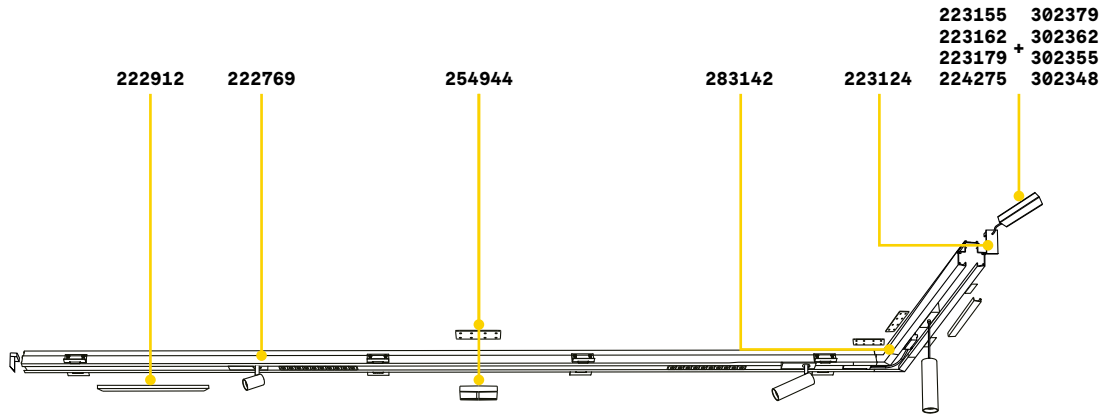

Arca - Recessed

TRACK Kit for profile installation and closing cups included
Maximum length per power source: 25 meters

Length	Weight	Volume	Finish	Code	€
1000 mm	2,90 Kg	0,0269 m³	Black	222769	187
3000 mm	8,70 Kg	0,0496 m³	Black	222882	490

BLINDED CORNER RIGHT - LEFT Optional

Weight	Volume	Finish	Code	€
1,12 Kg	0,0090 m³	Black	283142	170

LINEAR CONNECTOR

ELECTRIFIED END CAP

Required	Cables Length	Measure (L x H x W)	Code	€
Yes - 1 Kit x connection		100 x 18 x 38 mm	254944	25
Yes - 1 Kit x power source max 210 W	380 mm	86 x 80 x 42 mm	223124	24