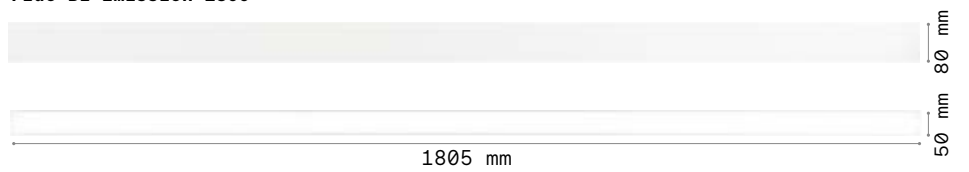

Fluo Bi-Emission 1800