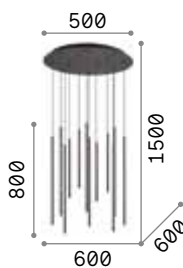

Filo new

Powder coated or plated metal base and bodies. Black PVC cables. Colors: white, black or satin brass. Models 300801, 300818 and 300825 available with 4 meters of cable.

LED Led source 3000 K, 20.000 h life.

263687

263670

263700

8,600 Kg / 0,1232 m³
LED 25W / 3150 lm

€ 690

263441 ■ White
263434 ■ Black
263663 ■ Brass