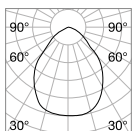

m	lx	øm
1	2945	1,90
2	736	3,80
3	327	5,60
4	184	7,50
5	116	9,40