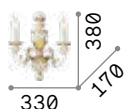

P. 229

Firenze

Resin body with hand modelled metal arms. Hand decorated with gold-leaf and antiqued effect.

■  IP20

2,050 Kg / 0,0405 m³

E14 max 2x40W

€ 158

012902  White