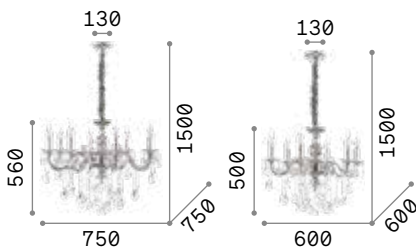

164953

164960

P. 459

Impero

Cast metal frame with silver antique-like finish. Cut crystal decorative elements. Velvet chain cover.

IP20

7,500 Kg / 0,0454 m³
E14 max 8 x 40W

€ 850