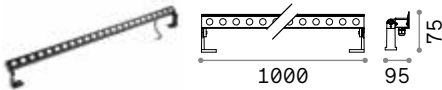

LED SMD OSRAM Driver not included

2,460 Kg/0,0108 m³
Cable length 500 mm

Power	Beam	Lumen	CCT	Finish	Code	€
40 W	28°	4500 lm	3000 K	White	322117	325 new
				Anthracite	261355	325
		4950 lm	4000 K	White	322049	325 new
				Anthracite	322018	325 new