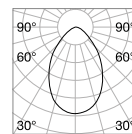

CRI≥80 40W 70° 6050lm 3000K

m	lx	øm
1	2419	1,40
2	605	2,80
3	269	4,20
4	151	5,70
5	97	7,10