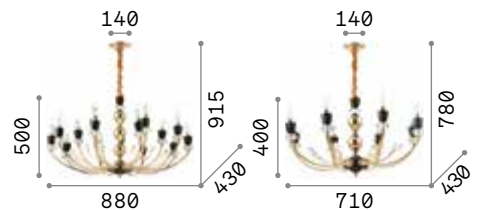

IP20

8,850 Kg / 0,2878 m³
E14 max 15 x 40W

€ 680

206639 Gold

3000K
470 lm

101224 € 2,50

IP20

4,940 Kg / 0,1454 m³
E14 max 8 x 40W

€ 420

206622 Gold

3000K
470 lm

101224 € 2,50