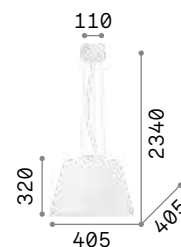

Cylinder

Metal frame. White blown acid-etched diffuser. Steel cables adjustable in length with automatic blocking mechanisms.

IP20

4,040 Kg / 0,0729 m³
E27 max 1x60W

€ 235

025438 White

3000 K
900 lm

101354 € 8,00