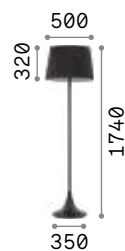

IP20

7,120 Kg / 0,1879 m³
E27 max 1x60W

€ 300

110233   White
032382   Chrome
110240   Black

3000 K
1020 lm

101347 € 8,00

P. 499