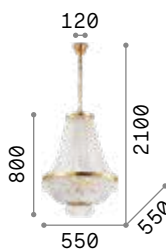

101224 € 2,50

Caesar

Metal frame with gold or chrome finish. Octagonal decorative elements with icicle shaped crystal beads.

LED Bulbs LED G9 4W 3000 K included.
Cod. **209043**

114279

114743

9,600 Kg / 0,2965 m³
G9 max 12 x 40W