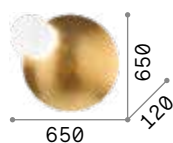

Metal frame with powder coated and golden leaf finish. By changing the position of the upper diffuser, the refraction of the light can be whiter or more golden.

LED LED source 3000 K, 17.500 h life.

5,600 Kg / 0,0615 m³
LED 30W / 2250 lm