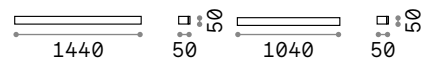

Powder coated aluminum base and body. Glass diffusers. Indirect light emission. Finishes: anthracite, white, coffee, black.

LED LED source 3000 K, 30.000 h life.

1,750 Kg / 0,0049 m³
LED 23W / 2600 lm

€ 185