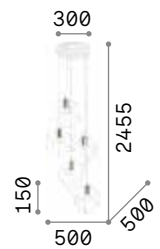

205281 Coffee

2200 K
500 lm

151717 € 8,00

Ice

Matt white or black varnished metal ceiling rose and frame. Metal bulb socket cover with satin brass finish. PVC power cable.

IP20

2,920 Kg / 0,0345 m³
E27 max 5 x 60W