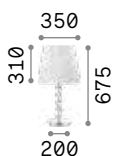

Le Roy

Chrome metal frame and base with cut crystal decorative elements. PVC foil shade covered with fabric with quilted decoration and silver brilliants.

Lamp with integrated switch.

2,300 Kg / 0,0919 m³
E27 max 1x60W

€ 195

073408 ■ Chrome

3000 K
910 lm

119571

€ 6,00