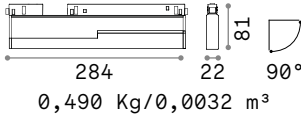

LED SMD SAMSUNG

Power	Beam	Lumen	CCT	Control	Finish		Code	€
7 W	110°	850 lm	3000 K	On-Off	White		282725	135
					Black		257839	135
				1-10V	White		303567	165
					Black		303550	165
				DALI	White		286129	185
					Black		286112	185

Light beam: ACCENT

Light beam: WIDE