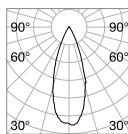

m	lx	øm
1	8140	0,61
2	2035	1,22
3	904	1,82
4	509	2,43
5	326	3,04