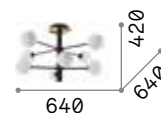

IP20 INCLUSA

3,040 Kg / 0,0579 m³
G9 max 8 x 15W

€ 330

328485 ■ Black new

3000 K
510 lm
305486 € 6,00