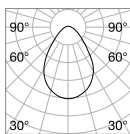

CRI≥90 13W 80° 1900lm 3000K

m	lx	øm
1	760	1,50
2	190	3,00
3	84	4,40
4	48	5,90
5	30	7,40