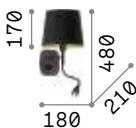

Matt black varnished metal frame. One single switch to control independently both lighting sources.

LED LED source 3000 K, 20.000 h life.

IP20

0,630 Kg / 0,0156 m³
E14 max 1x40W +
LED 1,5W / 100 lm

€ 110

158242 ■ Black