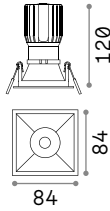

Game Trim Square

LED COB CREE Driver ON/OFF included - CRI ≥80

75 x 75 mm
0,270 Kg/0,0011 m³

Power	Beam	Lumen	CCT	Finish		Code	€
11W	36°	1000 lm	2700 K	White	+ □	285443	47
		1100 lm	3000 K	White	+ □	192376	47
				Black	+ ■	192352	47