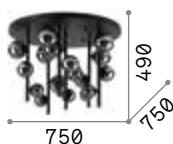

7,520 Kg / 0,1314 m³
G9 max 18 x 15W

€ 740

328393 **White** **new**
328386 **Smok. Gra.** **new**
328379 **Amber** **new**