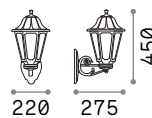

Dafne

High performance resin body: resistant to corrosion, colours stabilized during UV rays treatment, thermal shock resistance from -60° to $+90^{\circ}\text{C}$. Methacrylate non-yellowing diffuser.

220 275 450

IP55

IP55

1,000 Kg / 0,0101 m³
E27 max 1x 23W

€ 33

0,600 Kg / 0,0117 m³
E27 max 1x 23W

€ 28

120423 ■ White
101491 ■ Black

120430 ■ White
101552 ■ Black

4000 K
980 lm

153964

€ 6,00

4000 K
980 lm

153964

€ 6,00

P. 909