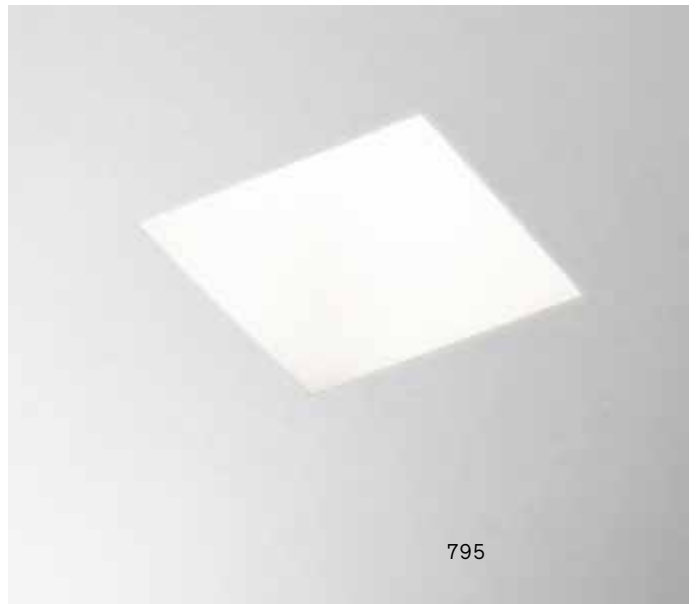

Glass diffuser

Power	Weight	Volume	Finish	Code	€
max 50W	0,430 Kg	0,0023 m ³	White	139029	15

Zephyr

□ IP20
 ✎ GYPSUM

□ 123 x 123 mm
 0,880 Kg/0,0032 m³

GU10 Not included - Recommended bulb 108292

Power	Finish		Code	€
max 35W	White		150284	15