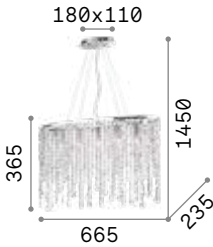

Chrome metal frame. Pendants composed of multi-shaped cut crystal beads and final drops. Suspension versions provided with steel cables adjustable in length.

3,320 Kg / 0,0351 m³
E14 max 5x40W

€ 350

008363 Chrome