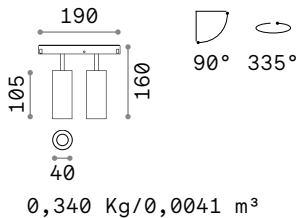

Power	Beam	Control	Lumen	CCT	Finish	Code	€	
24 W	30°	On-Off	2400 lm	3000 K	White	282961	170	
					Black	257662	170	
					Brass	282022	170	
			1-10V	2500 lm	4000 K	Black	321844	170 new
				2400 lm	3000 K	White	303659	195
				2400 lm	3000 K	Black	303642	195
		DALI	2400 lm	3000 K	White	286389	220	
			2400 lm	3000 K	Black	286372	220	
			2500 lm	4000 K	Black	321899	220 new	

Model	Required	Code	€
Ego 5 W	No	260853	5
Ego 16 W	No	260860	5
Ego 24 W	No	260860	5

FILTER HONEYCOMB

Light beam: ACCENT

m	lx	øm
1	508	0,46
2	127	0,92
3	56	1,40
4	32	2,80
5	20	2,30

CRI≥90 5W 30° 3801lm 3000K

m	lx	øm
1	2451	0,49
2	613	1,98
3	272	1,50
4	153	2,00
5	98	2,50

CRI≥90 16W 30° 14501lm 3000K

m	lx	øm
1	3051	0,51
2	763	1,00
3	339	1,50
4	191	2,10
5	122	2,60

CRI≥90 24W 30° 20001lm 3000K