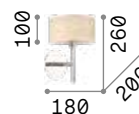

0,460 Kg / 0,0100 m³
G9 max 1x 40W

€ **70**

143156 White
087665 Wood

3000 K
510 lm

305486 € **6,00**

P. 194

P. 304