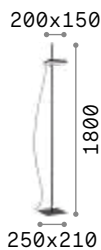

LED LED source 3000 K, 50.000 h life.

ON/OFF Lamp with integrated switch.

IP20

5,150 Kg / 0,0195 m³
LED 17W / 1950 lm

€ 196

321585   White new
305592   Black new

Futura

Articulated aluminum and plastic arm with PVC exposed wire. Adjustable LED diffuser and integrated switcher. Plug with power supply.