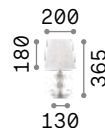

Queen

Gilded metal frame with cut crystal base and decorative elements. PVC foil shade covered with quilted decoration and gold glitters.

Lamp with integrated switch.

2,300 Kg / 0,0886 m³
E27 max 1x60W

€ 210

077758 ■ Gold

3000 K
910 lm

119571

€ 6,00

1,360 Kg / 0,0460 m³
E27 max 1x60W

€ 140

077741 ■ Gold

3000 K
910 lm

119571

€ 6,00

0,900 Kg / 0,0137 m³
E27 max 1x60W

€ 120

077734 ■ Gold

3000 K
910 lm

119571

€ 6,00

P. 566

Le Roy

Chrome metal frame and base with cut crystal decorative elements. PVC foil shade covered with fabric with quilted decoration and silver brilliants.

Lamp with integrated switch.

2,300 Kg / 0,0919 m³
E27 max 1x60W

€ 195

073408 ■ Chrome

3000 K
910 lm

119571

€ 6,00

1,360 Kg / 0,0456 m³
E27 max 1x60W

€ 127

073422 ■ Chrome

3000 K
910 lm

119571

€ 6,00

0,900 Kg / 0,0234 m³
E27 max 1x60W

€ 110

073439 ■ Chrome

3000 K
910 lm

119571

€ 6,00