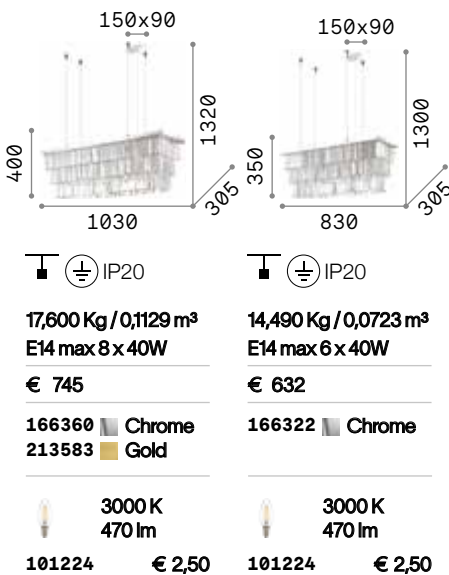

Chrome metal frame. Pendants composed of multi-shaped cut crystal beads and final drops. Suspension versions provided with steel cables adjustable in length.

3,320 Kg / 0,0351 m³
E14 max 5x40W

€ 350

008363 Chrome

 **3000 K**
510 lm

305486 € 6,00

Elisir

Metal frame. Cut crystals prisms decorative elements amber.

LED Bulbs LED G9 4W 3000 K included.
Cod. **209043**

Martinez

Chromed or golden metal frame.
Decorative elements with fob-chains composed of octagons and transparent cut-crystals bars.

Carlton

Chromed or golden metal frame.
Decorative elements with fob-chains composed of octagons and transparent cut-crystals bars.

166247

213521

IP20

12,800 Kg / 0,1614 m³
E14 max 12 x 40W

€ 660

166247 Chrome
213521 Gold