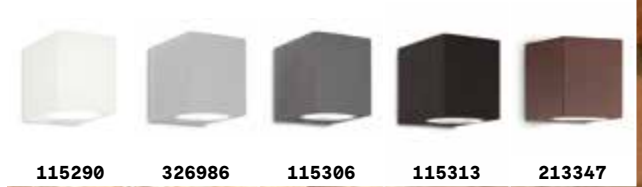

Up ^{new}

Powder coated die-cast aluminum body. Clear Pyrex glass diffusers. Available finishes: anthracite, white, coffee, grey or black.

0,520 Kg / 0,0019 m³
G9 max 2 x 15W

€ 58

115320 White
326993 Grey ^{new}
115337 Anthracit.
115344 Black
213354 Coffee

0,320 Kg / 0,0012 m³
G9 max 1 x 15W

€ 38

115290 White
326986 Grey ^{new}
115306 Anthracit.
115313 Black
213347 Coffee

4000 K
530 lm

307879 € 6,00

4000 K
530 lm

307879 € 6,00