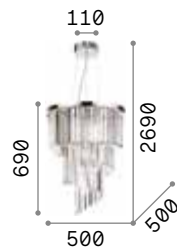

Carlton

Chromed or golden metal frame.
Decorative elements with fob-chains composed of octagons and transparent cut-crystals bars.

166247

213521

IP20

12,800 Kg / 0,1614 m³
E14 max 12 x 40W

€ 660

166247 Chrome
213521 Gold