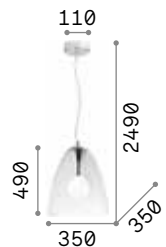

4,370 Kg / 0,1017 m³
E27 max 1x 60W

€ 298

016931 Clear

3000 K
900 lm

101354 € 8,00