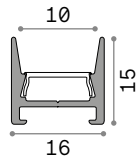

PROFILE 10 mm Mounting kit included - Not compatible with strip LED IP65

Length	Weight	Volume	Finish		Code	€
2000 mm	0,20 Kg	0,0015 m³	White		307145	25
			Black		296463	25