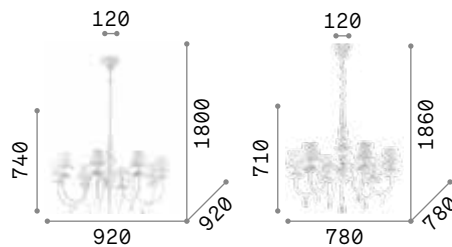

3000 K
370 lm

101231 € 2,50

3000 K
370 lm

101231 € 2,50

Blanche

Metal frame finished with satin white or black varnish. PVC foil shades coated with white or black fabric. Velvet chain cover.

IP20

6,820 Kg / 0,1975 m³
E14 max 8 x 40W