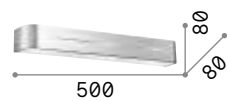

500

1,270 Kg / 0,0136 m³
E14 max 3 x 40W

€ 87

051970 White
009933 Aluminum

3000 K
480 lm

101200 € 2,50