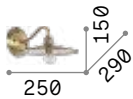

222257 € 4,00

P. 102

P. 525

Cantina

Metal frame, diffuser and bulb socket cover, available with antique brass or copper finish. Electrical cable covered with fabric.

■  IP20

0,520 Kg / 0,0184 m³

E14 max 1x40W