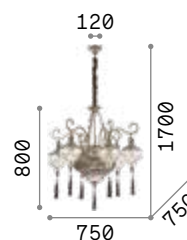

206622 Gold

3000K
470 lm

101224 € 2,50

Harem

Antique brass metal body and embossed ornaments. Cut crystal set octagons. Blown light amber clear glass diffusers with tassels. Velvet chain cover.

IP20

8,550 Kg / 0,2571 m³
E27 max 9x 42W