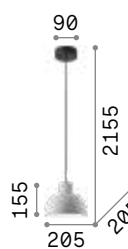

1,650 Kg / 0,0165 m³
E27 max 1x 15W

€ 116

129082 Concrete

101279 € 2,60