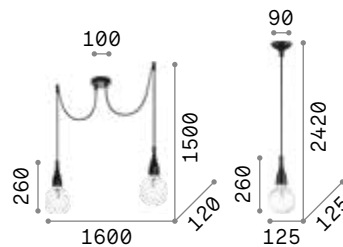

Minimal

Metal frame with colored varnish finish. Power cable with fabric coating. SP1 version supplied with two-meters long cable.

LED Bulbs LED E27 8W Globo D125 trasparente 3000 K included. Cod. **101347**