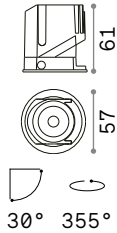

Bento - Source

0,400 Kg/0,0003 m³

LED COB CITIZEN Required - Driver TRIDONIC ON/OFF included

Power	Beam	Lumen	CCT	Finish	Code	€
9W	36°	730 lm	3000 K	Black	279596	45

DIMMABLE DRIVER* Optional

	Power	Output	Measure (LxHxW)	Code	€
1-10V	12 W	250 mA	122x25x40 mm	287843	58
DALI / Push	20 W	250 mA	120x29x51 mm	287850	87