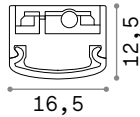

Modular profile made of painted extruded aluminum, opal polycarbonate diffuser, SMD LED technology. Modules available in two linear lengths 260 mm and 500 mm and in a vertical corner version, which can be assembled together using quick couplings depending on the desired arrangement up to a maximum continuous length of 3 meters. On-off version available, or with dimmable control system via button or proximity sensor. Available in 3000K color temperature; CRI ≥ 80; insulation class III, 24 Vdc power supply; LED useful life 30,000 h L70B50. Suitable for installation in under cabinets, kitchens and wardrobes.

LED SMD

Length	Power	Lumen	CCT	Finish		Code	€
257 mm	3,5 W	300 lm	3000 K	White	☐	297163	15 new
500 mm	7 W	600 lm	3000 K	White	☐	297170	25 new

0,060 Kg/0,0001 m³

0,130 Kg/0,0002 m³

Cable length 1000 mm