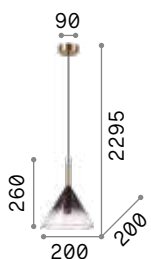

Empire new

Gold plated metal frame and ceiling cap with magnetic closure without screws. Black PVC cable. Clear glass diffuser with gray shade.

LED Bulbs LED G9 4W 3000 K included.
Cod. **209043**

0,600 Kg / 0,0194 m³
G9 max 1x28W

€ 100

309798 Fade Chr.new

3000 K
510 lm
305486 € 6,00