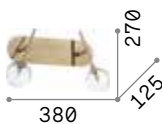

Maracas

Total metal frame with stain brass finish. Adjustable transparent blown glass diffusers.

Bulbs LED G4 2W 3000 K included.
Cod. 222257

0,550 Kg / 0,0049 m³
G4 max 2 x 2W

€ 138

200347 ■ Brass

0,280 Kg / 0,0034 m³
G4 max 1 x 2W

€ 72

200330 ■ Brass

3000 K
200 lm

222257

€ 4,00

3000 K
200 lm

222257

€ 4,00

P. 331