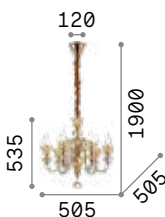

Impero

Cast metal frame with silver antique-like finish. Cut crystal decorative elements. Velvet chain cover.

IP20

7,500 Kg / 0,0454 m³
E14 max 8 x 40W

€ 850

014395 ■ Silver

3000 K
470 lm

101224 € 2,50

IP20

5,000 Kg / 0,0340 m³
E14 max 6 x 40W

€ 550

002408 ■ Silver

3000 K
470 lm

101224 € 2,50

Strauss

Metal frame and details with gold finish. Blown clear glass arms. Amber crystal decorative elements. Velvet chain cover.

IP20

20,700 Kg / 0,4508 m³
E14 max 18 x 40W

€ 1400

140629 ■ Gold

3000 K
430 lm

101248 € 2,50

IP20

14,930 Kg / 0,3414 m³
E14 max 12 x 40W

€ 1050

140612 ■ Gold

3000 K
430 lm

101248 € 2,50

IP20

7,410 Kg / 0,1420 m³
E14 max 6 x 40W

€ 575

140605 ■ Gold

3000 K
430 lm

101248 € 2,50

P. 459