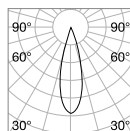

m	lx	øm
1	2451	0,49
2	613	1,98
3	272	1,50
4	153	2,00
5	98	2,50