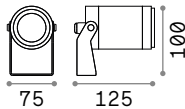

0,950 Kg/0,0014 m³

Power	Beam	Lumen	CCT	Finish	Code	€	
10 W	30°	1000 lm	3000 K	Dark Gray	■	248387	250
		1050 lm	4000 K	Dark Gray	■	245072	250

OPTIONAL Not included

	Power	Finish	Code	€	
Visor	5,5W	Dark Gray	■	245096	34
	10W	Dark Gray	■	245102	34

	Finish	Code	€	
IP68 connector	Black	■	248615	22

	Finish	Code	€	
Peg	Dark Gray	■	245089	17

ON/OFF DRIVER Not included/Required

Power	Output	Measure	Code	€
20 W	24 Vdc	118 x 26 x 35 mm	226187	75
35 W	24 Vdc	148 x 30 x 40 mm	226194	80
100 W	24 Vdc	220 x 39 x 68 mm	226200	190
185 W	24 Vdc	220 x 39 x 68 mm	226217	210