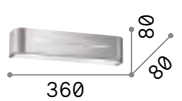

360

0,950 Kg / 0,0098 m³
E14 max 2 x 40W

€ 75

051963 White
009940 Aluminum

3000 K
480 lm

101200 € 2,50