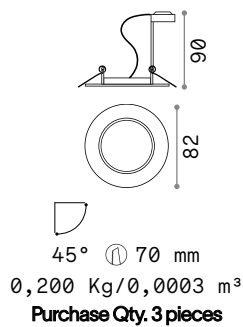

Swing

IP20 ZINC

GU10 Not included - Recommended bulb 108292

Power	Finish		Code	€
max 50W	White		083179	12
	Ant. Brass		083186	12
	Chrome		083131	12
	Black		243825	12
	Nickel		083148	12