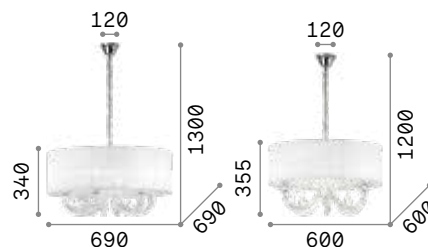

€ 370

182179 White

123899 € 6,00

123899 € 6,00

123899 € 6,00

Swan

Chrome metal frame. Hand-shaped blown glass body. Cut crystal decorative elements. Pleated organza shade. Velvet chain cover.

IP20