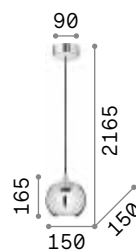

Mr Jack

Metal frame and spherical diffuser with white, chrome or black finish. Electrical cable covered with fabric.

LED Bulbs LED GU10 7W 3000 K included. Cod. **123943**

0,890 Kg / 0,0090 m³
GU10 max 1x28W

€ 80

231273 White
116464 Chrome
231297 Black

3000 K
540 lm

123943 € 3,50