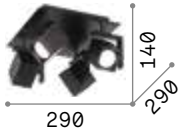

101323 € 7,00

Mouse

Metal base, frame and diffuser finished with matt varnish and chrome details. Adjustable diffusers. Available finishes: white or black.

■ □ ⊕ IP20

1,900 Kg / 0,0157 m³
GU10 max 4 x 50W