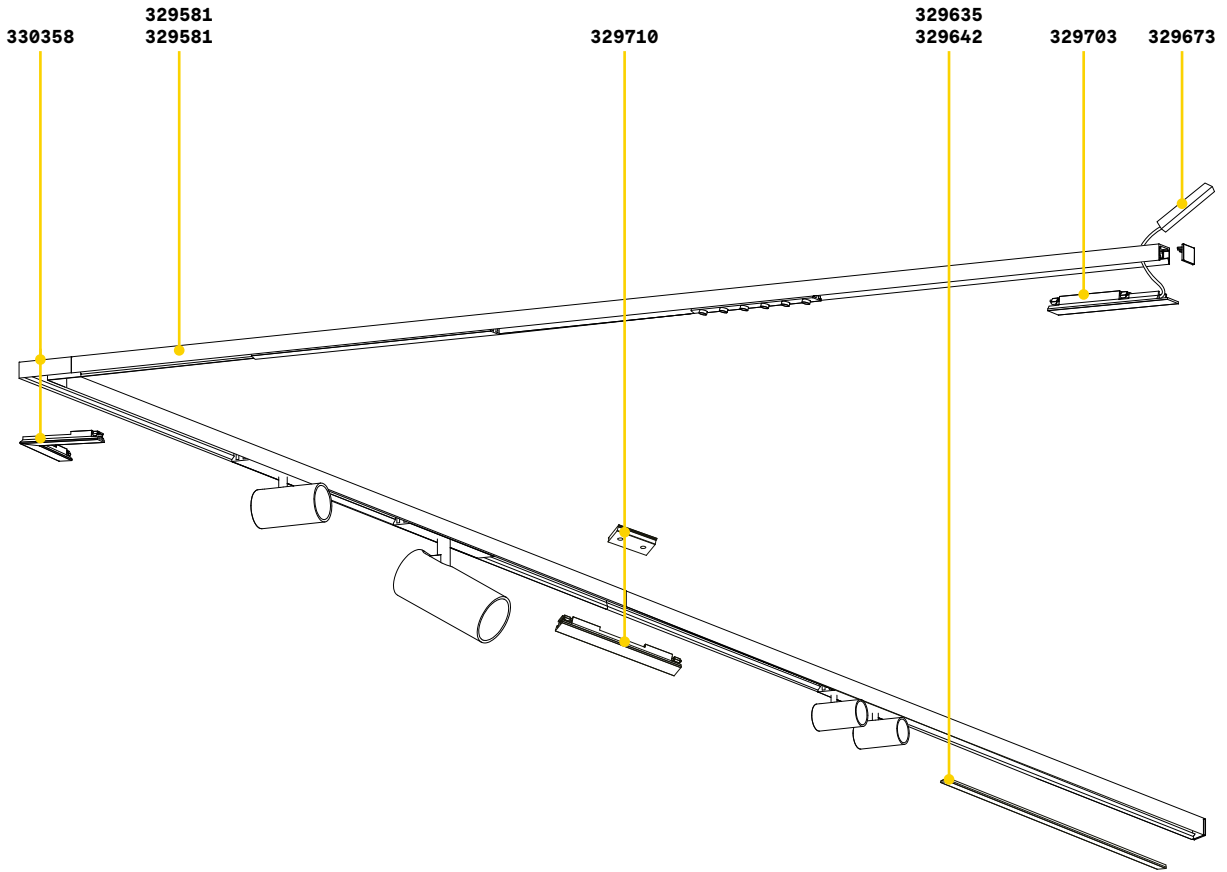

Stick - Assembly plans

BLINDED COVER