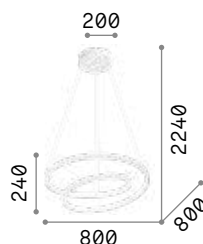

Oz

Plated or powder coated metal base and frame. PVC wires. Opal rubber diffuser. Available finishes: white, black or brushed brass. DALI/Push dimmable version available.

LED LED source 3000 K, 30.000 h life.

IP20

1,900 Kg / 0,0607 m³
LED 55W / 6100 lm

€ 390 On-Off / 500 Dali

253664	White	On-Off
304571	White	Dali/Push
269450	Black	On-Off
304588	Black	Dali/Push
269467	Brass	On-Off
304595	Brass	Dali/Push