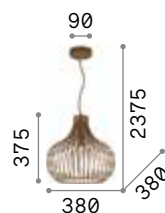

IP20

2,380 Kg / 0,0705 m³
E27 max 1x60W

€ 180

205298 Coffee

2200 K
500 lm

151717 € 8,00