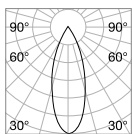

m	lx	Øm
1	2707	0,56
2	676	1,13
3	300	2,26
4	169	2,83
5	108	3,39