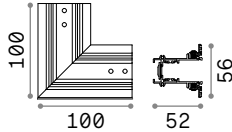

Weight	Volume	Control	Finish	Code	€
0,13 Kg	0,0015 m³	On-Off	White	282787	90
			Black	258232	90
		1-10V / DALI	White	286204	125
			Black	286167	125

LINEAR CONNECTOR Required - 1 Kit x linear connection