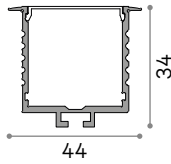

Vision Trim

PROFILE Mounting kit included

Length	Weight	Volume	Finish		Code	€
2000 mm	1,26 Kg	0,0050 m³	White		270487	70
	1,26 Kg	0,0050 m³	Black		270470	70
3000 mm	1,89 Kg	0,0075 m³	White		270500	105
	1,89 Kg	0,0075 m³	Black		270494	105