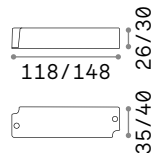

Driver
Not included
Required

€ 75 / 80

226187 20W
226194 35W