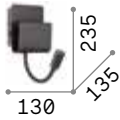

Probe

White or black powder coated aluminum body. Double diffuser: upper diffuser made of acrylic, lower diffuser with flexible arm.

LED LED source 3000 K, 20.000 h life.

ON OFF Lamp with integrated switch.

USB Lamp with integrated USB socket.

■ IP20

0,870 Kg / 0,0021 m³

LED 9W / 700 lm

€ 150

243160 ■ White

237930 ■ Black