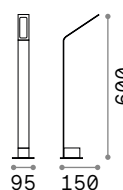

Powder coated die-cast aluminum body. Satin clear acrylic diffuser. Anthracite, coffee or black color.

LED LED source 3000/4000 K, 25.000 h life.

254388

326696

326689

IP54

IP54

1,100 Kg / 0,0127 m³
LED 6,5W / 670/730 lm