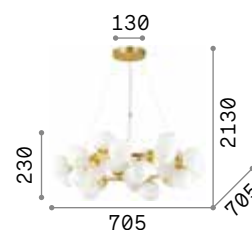

4,930 Kg / 0,2034 m³
G9 max 25 x 15W

€ 1100

208398 White

3000 K
510 lm

305486 € 6,00