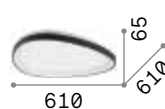

IP20

3,200 Kg / 0,0507 m³
LED 27W / 3650 lm

€ 300 On-Off / 380 Dalı

- 328041 ■ White On-Off **new**
- 328942 ■ White Dalı/Push **new**
- 328058 ■ Black On-Off **new**
- 328959 ■ Black Dalı/Push **new**
- 328065 ■ Brass On-Off **new**
- 328966 ■ Brass Dalı/Push **new**