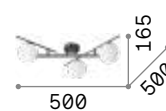

2,400 Kg / 0,0591 m³
G9 max 5 x 4W

1,500 Kg / 0,0397 m³
G9 max 3 x 4W

€ 250

€ 160

328225	White	new	328201	White	new
328218	Black	new	311357	Black	new
311364	Gold	new	311340	Gold	new

3000 K
510 lm

3000 K
510 lm

305486 € 6,00

305486 € 6,00