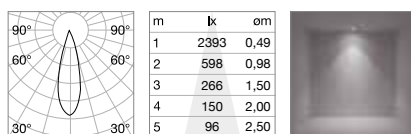

CRI≥90 8W 30° 730lm 3000K