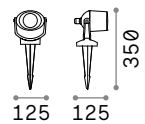

Elio

High performance resin body and diffuser: resistant to corrosion caused by both atmospheric agents and chemical fertilizers, colors stabilized during UV rays treatment, thermal shock resistance from -60° to +90°C. Adjustable diffuser.

LED Bulbs LED GU10 3,5W included.
Settable CCT: 2700 K, 4000 K.

120218

120201

IP66 INCLUSA

0,360 Kg / 0,0027 m³
GU10 max 1x6W

€ 82

120218 White
120201 Black

4000 K
430 lm
253497 € 3,00