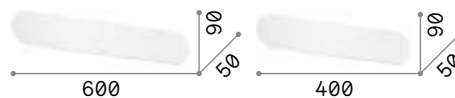

■ IP20

0,930 Kg / 0,0051 m³
LED 30W / 3850 lm

€ 160

273945 White
285306 Black
285313 Brass

■ IP20

0,640 Kg / 0,0032 m³
LED 20W / 2250 lm

€ 140

273914 White
285283 Black
285290 Brass