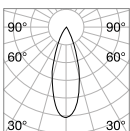

LED COB CITIZEN

Power	Beam	Control	Lumen	CCT	Finish		Code	€
9W	36°	On-Off	1100 lm	3000 K	White		300504	125
					Black		290614	125
					Brass		300511	125
		1-10V	1100 lm	3000 K	White		303741	140
					Black		303727	140
					Brass		303734	140
		DALI	1100 lm	3000 K	White		300535	175
					Black		300528	175
					Brass		300542	175

Light beam: ACCENT

m	lx	øm
1	2242	0,60
2	560	1,20
3	249	1,80
4	140	2,40
5	90	3,00