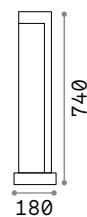

IP55

9,220 Kg / 0,0540 m³
LED 9W / 430/450 lm

€ 300

246987 ■ Granite 3000K
187327 ■ Granite 4000K