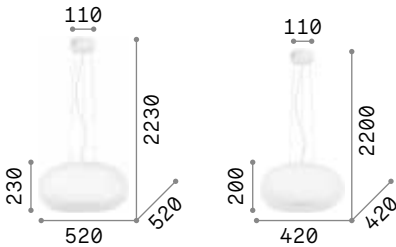

P. 287

P. 397

P. 485

Glory

Satin nickel ceiling rose. White acid-etched blown glass diffuser. Pendant lamps provided with steel cables adjustable in length with automatic blocking mechanisms.

Ulisse

Metal frame coated with matt white enamel. Blown acid-etched white glass diffuser. Suspension models provided with steel cables adjustable in length with automatic blocking mechanisms.