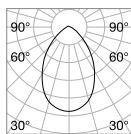

CRI≥80 14W 70° 2000lm 3000K

m	lx	øm
1	854	1,40
2	213	2,80
3	95	4,20
4	53	5,70
5	34	7,10