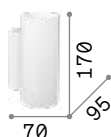

Paul

Metal base with matt varnish finish. Blown acid-etched and overlay glass diffuser. Available with white finish.

LED Bulbs LED G9 4W 3000 K included.
Cod. **209043**

0,560 Kg / 0,0064 m³
G9 max 2x40W

0,540 Kg / 0,0056 m³
G9 max 2x40W

€ 65

€ 65

060620 White

231129 White

3000 K
510 lm

3000 K
510 lm

305486

€ 6,00

305486

€ 6,00

Ovalino

Diffuser composed of circular elements created from curved and acid-etched glass sheet.