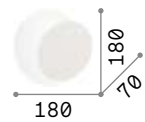

Powder coated metal body with gold or silver leaf finish. The diffuser can be reclined up to 90°.

LED LED source 3000 K, 30.000 h life.

238951

238975

238944

■ □ IP20

0,440 Kg / 0,0029 m³
LED 7,5W / 700 lm

€ 65