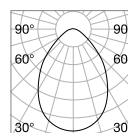

m	lx	øm
1	1644	1,60
2	411	3,20
3	183	4,81
4	103	6,41
5	66	8,01