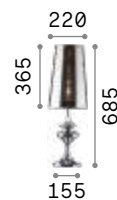

IP20

1,230 Kg / 0,0276 m³
E27 max 1x 60W

€ 126

032436 Chrome

3000 K
910 lm

119571 € 6,00