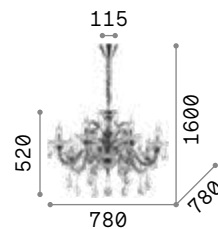

IP20

11,400 Kg / 0,1386 m³
E14 max 8 x 40W

€ 800

114187 Clear
081557 Ivory
081519 Grey

101224

3000 K
470 lm

€ 2,50