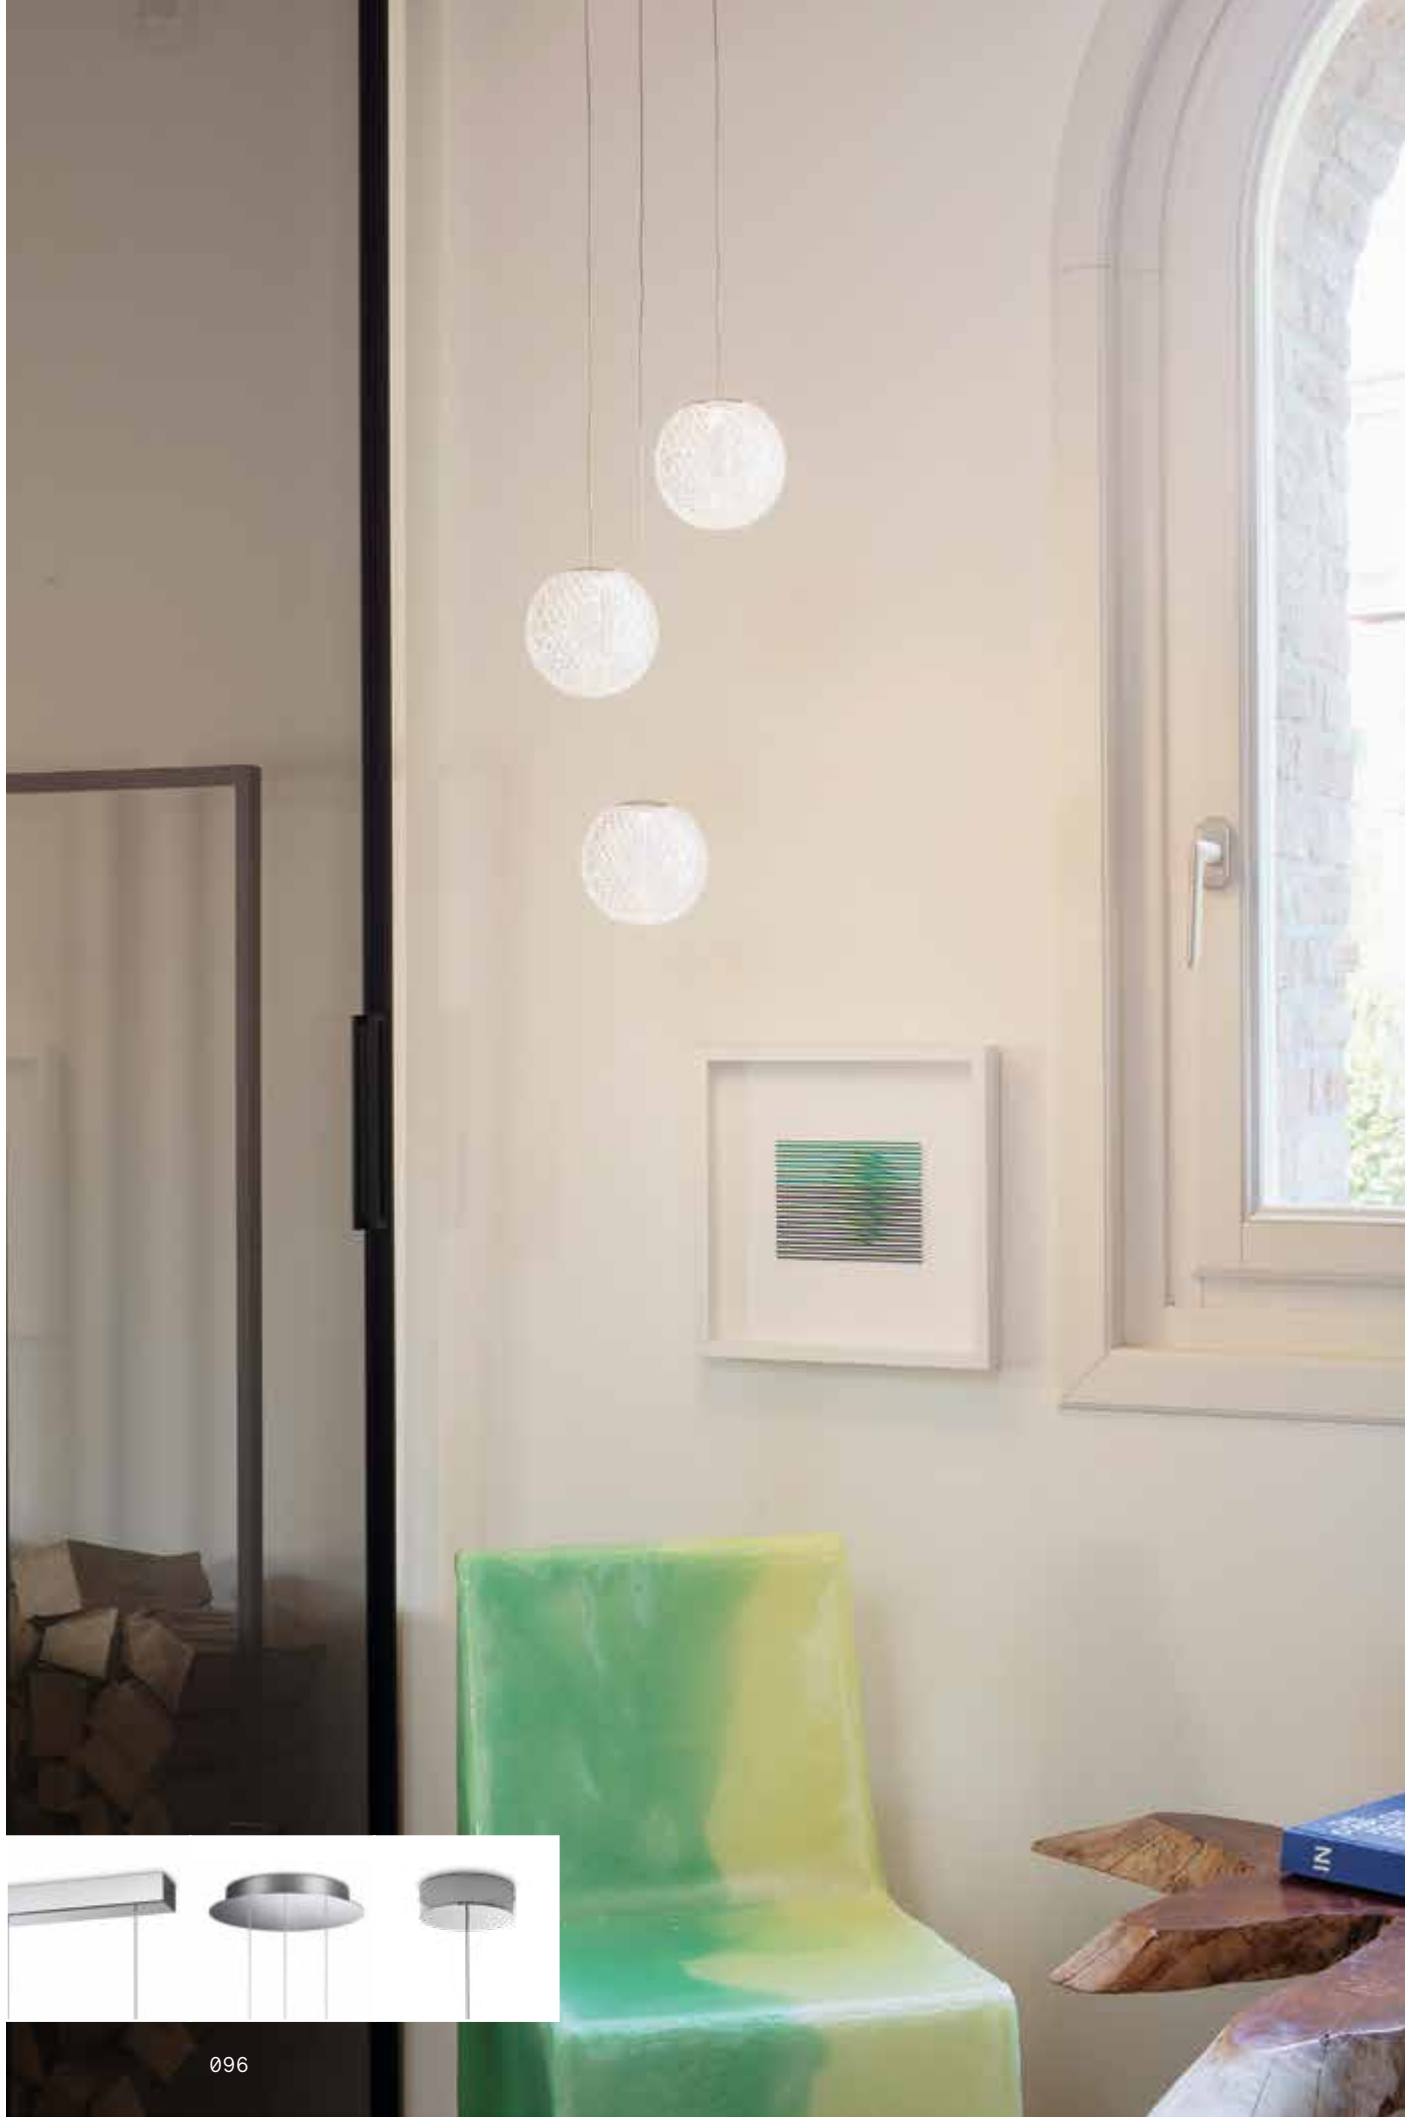

092850 ■ Black

2200 K
440 lm
151694 € 6,00

Diamond **new**

Chromed metal ceiling cap. Clear Teflon cable. Clear acrylic diffusers with cut crystal processing effect.

LED LED source 3000 K, 30.000 h life.

Galaxy new