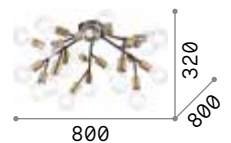

■ □ IP20

2,730 Kg / 0,0864 m³
E27 max 20 x 25W

€ 425

238333 ■ Black

💡 3000 K
1120 lm

101323 € 7,00

P. 105