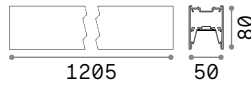

Fluo Wide

2,890 Kg/0,0183 m³
Cable length 2150 mm

LED SMD SAMSUNG Driver TRIDONIC ON/OFF included

Power	Beam	Lumen	CCT	Finish	Code	€
27 W	105°	3750 lm	3000 K	White	192437	330
				Black	191997	330
		4050 lm	4000 K	White	192482	330
				Black	192505	330

DIMMABLE DRIVER* Optional

	Power	Output	Measure (LxHxW)	Code	€	
	1-10V	28 W	500 mA	280x21x30 mm	216423	145
	DALI/Push	27 W	500 mA	280x21x30 mm	216287	160