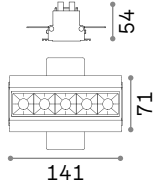

145 x 70 mm
0,390 Kg/0,0013 m³

LED COB OSRAM Driver ON/OFF included

Power	Beam	Lumen	CCT	Finish		Code	€
12 W	29°	1200 lm	3000 K	Black	■	206226	95
		1250 lm	4000 K	Black	■	267906	95