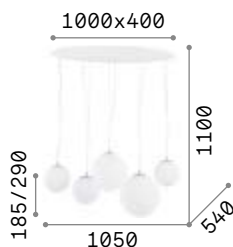

Mapa Bianco new

White metal frame. White spherical shape acid-etched blown glass diffuser. Steel cables adjustable in length.

LED Bulbs LED G9 4W 3000 K included in **310800** model. Cod. **209043**

IP20

8,700 Kg / 0,2470 m³
E27 max 5x60W

€ 530

043562 White

3000 K
910 lm

119571 € 6,00