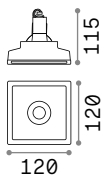

Zephyr

□ IP20
✎ GYPSUM

□ 123 x 123 mm
0,880 Kg/0,0032 m³

GU10 Not included - Recommended bulb 108292

Power	Finish		Code	€
max 35W	White		150284	15