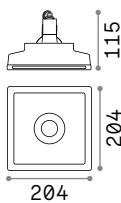

Glass diffuser

Power	Weight	Volume	Finish	Code	€
max 50W	0,430 Kg	0,0023 m ³	White	139029	15

Zephyr

□ IP20
 ✎ GYPSUM

□ 123 x 123 mm
 0,880 Kg/0,0032 m³

GU10 Not included - Recommended bulb 108292

Power	Finish		Code	€
max 35W	White		150284	15