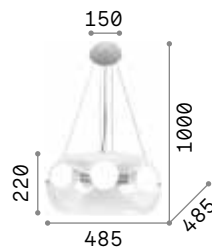

IP20

5,520 Kg / 0,1044 m³
E27 max 5 x 60W

€ 425

016863 Clear
103983 Smoky Grey

3000 K
950 lm

101330 **€ 7,50**