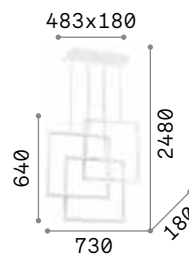

IP20

4,270 Kg / 0,0689 m³
LED 80W / 9100 lm

€ 555

253596 White
269375 Black