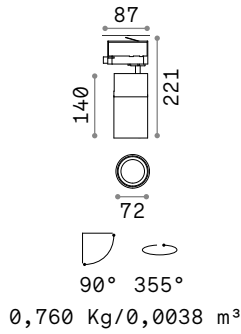

Quick 15W

LED COB CITIZEN

CRI ≥ 80

Power	Beam	Lumen	CCT	Finish	Code	€
15 W	30°	1800 lm	3000 K	White	222509	145
				Black	222523	145
		1950 lm	4000 K	White	222530	145
				Black	222547	145

CRI ≥ 90

Power	Beam	Lumen	CCT	Finish	Code	€
15 W	30°	1550 lm	3000 K	White	222554	145
				Black	222561	145
		1700 lm	4000 K	White	222578	145
				Black	222585	145

FILTER HONEYCOMB

LENS*

SINGLE CONNECTION

Required	Beam	Finish	Code	€
No		Black	222608	9
No	15°	Clear	222592	9
No	45°	Clear	253558	9
No		White	170145	27
No		Black	170152	27

Light beam: ACCENT

m	lx	øm
1	3451	0,51
2	862	1,02
3	383	1,53
4	215	2,04
5	138	2,55

CRI ≥ 80 15W 30° 1800lm 3000K

* The optional lens must be ordered in concomitance with the product and will be mounted inside the product as replacement for the default one.