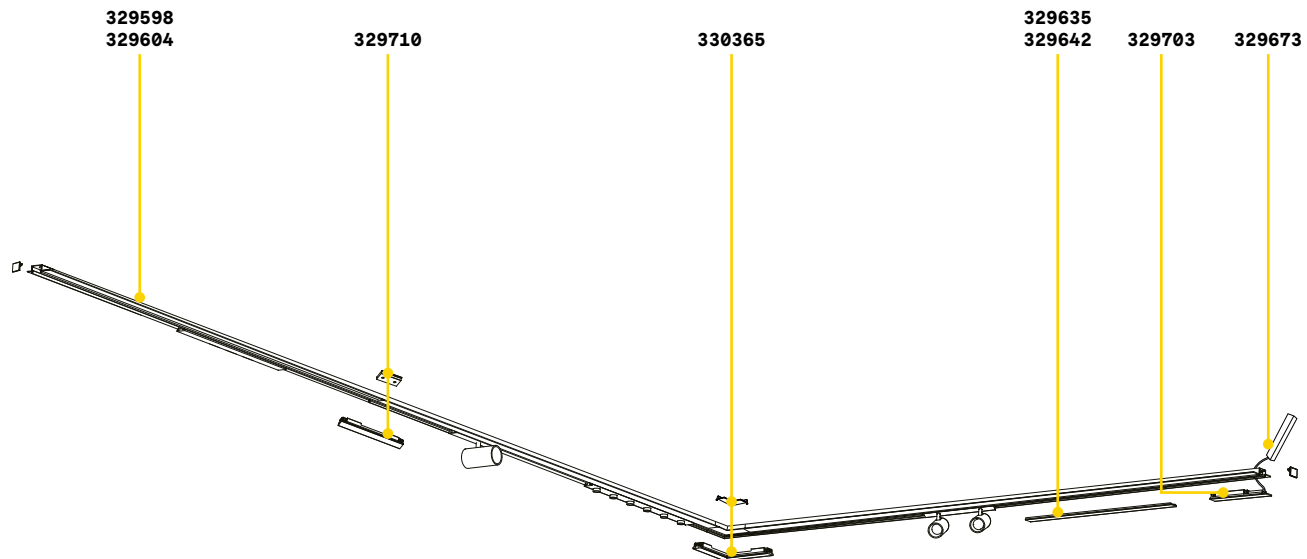

Stick - Assembly plans

BLINDED COVER