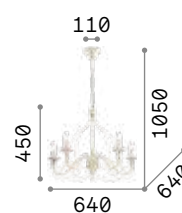

IP20

3,180 Kg / 0,1500 m³
E14 max 5 x 40W

€ 175

005881 White
057187 Rust

3000 K
470 lm

101224 € 2,50