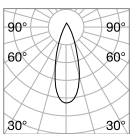

m	lx	øm
1	3121	0,61
2	780	1,20
3	347	1,80
4	195	2,40
5	125	3,00