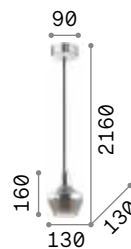

0,790 Kg / 0,0156 m³
G9 max 1x15W

€ 78

168357 ■ Smoky Grey

3000 K
510 lm

305486 € 6,00