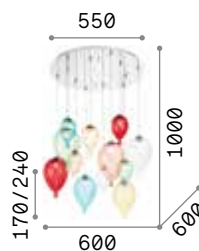

IP20

6,000 Kg / 0,1860 m³
G9 max 12 x 28W

€ 750

100951 Color

3000 K
510 lm

305486 € 6,00