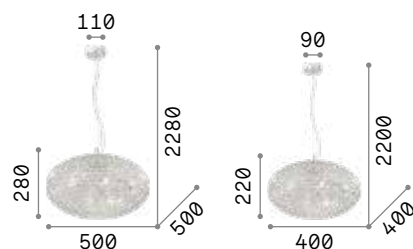

IP20

6,800 Kg / 0,1476 m³
E14 max 8 x 40W

€ 600

066387 Chrome

3000 K
480 lm

101200 € 2,50

IP20

4,600 Kg / 0,0875 m³
E14 max 6 x 40W

€ 440

059181 Chrome

3000 K
480 lm

101200 € 2,50