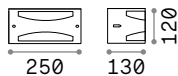

Rex-3

Powder coated die-cast aluminum body available in different colors: anthracite or white. White acrylic diffuser.