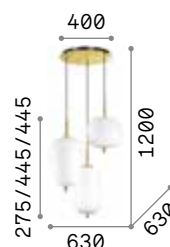

IP20

8,600 Kg / 0,2150 m³
LED 60,2W / 5300 lm

€ 415

224541 White

Blossom

Chrome metal frame and ceiling cup.
Clear blown glass diffuser with amber
or smoky finish. Clear PVC power
cable.

IP20

1,890 Kg / 0,0705 m³
E27 max 1x 60W