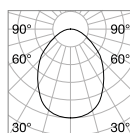

m	lx	øm
1	318	1,72
2	79	3,44
3	35	5,17
4	19	6,89
5	12	8,61