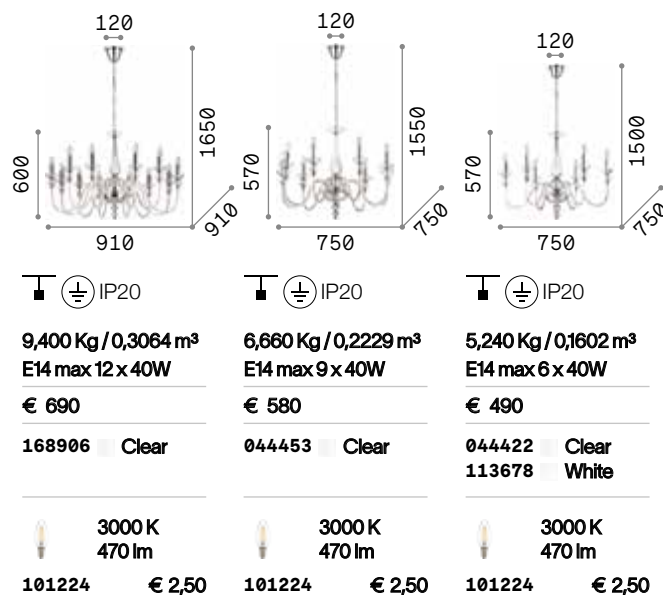

3000 K
480 lm
101200 € 2,50

Doge

Hand-shaped blown clear or white glass chandelier. Chrome metal frame and details.

044422

113678

Danieli

Chrome or gold metal frame.
Amber or transparent blown glass
decorative elements. Velvet chain
cover.