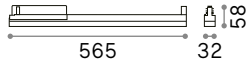

Display Wide

0,420 Kg/0,0067 m³

LED SMD SAMSUNG Driver ON/OFF included

Power	Beam	Lumen	CCT	Finish		Code	€
21W	125°	2700 lm	3000 K	White		283753	175
				Black		283760	175
		2850 lm	4000 K	White		276274	175
				Black		283777	175