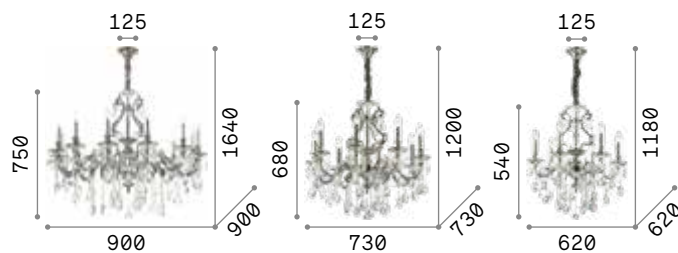

€ 600

167244 Chrome
167398 Gold

3000 K
470 lm

101224 € 2,50

Gioconda

Casted metal body with gold or antique silver finish. Octagonal and round cut crystal pendants. Velvet chain cover.

IP20

18,100 Kg / 0,1360 m³
E14 max 12 x 40W