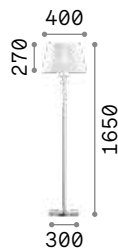

5,450 Kg / 0,0985 m³
E27 max 1x60W

€ 340

059228 ■ White

3000 K
900 Lm

101354

€ 8,00

P. 214

P. 457

P. 515