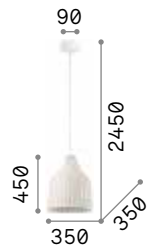

IP20

0,460 Kg / 0,0622 m³
E27 max 1x60W

€ 180

159256 White
159812 Wood

3000 K
1020 lm

101347 € 8,00