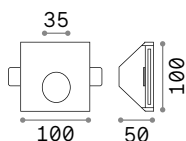

Walky

□ IP20
☑ CRI ≥ 90
50.000 h GYPSUM

□ 100 x 100mm
0,580 Kg/0,0009 m³

LED SMD AND DRIVER Included

Power	Lumen	CCT	Finish	Code	€
1W	55 lm	3000 K	White	249834	63