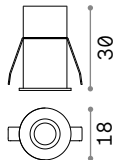

One

Source	LED SMD	LED life	30.000 h
Power	2W / 3W	Insulation class	II
Driver included	On/Off	IP	20
Drivers available	No	Material	Aluminum
CCT	3000 K	Warranty	5 years
CRI	≥90		

⌀ 17 mm

0,050 Kg/0,0001 m³

LED SMD Driver ON/OFF included*

Power	Beam	Lumen	CCT	Finish	Code	€
2W	23°	130 lm	3000 K	White	274768	31