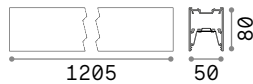

Fluo Bi-Emission*

LED SMD SAMSUNG

Up-light included - Driver TRIDONIC ON/OFF included

2,890 Kg/0,0183 m³
Cable length 2150 mm

Power	Beam	Lumen	CCT	Finish	Code	€
27 W	105°	3250 lm	3000 K	White	192666	425
				Black	192710	425
4050 lm	4000 K	4050 lm	4000 K	White	192741	425
				Black	192758	425

UP-LIGHT INFO

Power	Beam	Lumen	CCT
13 W	105°	1750 lm	3000 K
		2050 lm	4000 K

KIT DIMMABLE DRIVER*

Code	€	
1-10V	270692	230
DALI/Push	270876	260