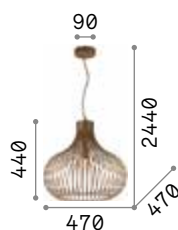

IP20

3,520 Kg / 0,1325 m³
E27 max 1x60W

€ 270

205304 Coffee

2200 K
480 lm

151724 € 8,00