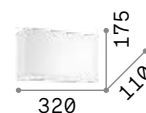

IP20

IP20

1,410 Kg / 0,0166 m³
E27 max 1x60W +
LED 1,5W / 55 lm

1,230 Kg / 0,0166 m³
E27 max 1x60W

€ 115

€ 85

215693 Total White
035949 White
215709 Total Black
035956 Black
103204 Canvas

152851 White

3000 K
900 lm
123899 € 6,00

3000 K
900 lm
123899 € 6,00