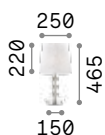

Queen

Gilded metal frame with cut crystal base and decorative elements. PVC foil shade covered with quilted decoration and gold glitters.

Lamp with integrated switch.

2,300 Kg / 0,0886 m³
E27 max 1x60W

€ 210

077758 ■ Gold

3000 K
910 lm

119571

€ 6,00

1,360 Kg / 0,0460 m³
E27 max 1x60W

€ 140

077741 ■ Gold

3000 K
910 lm

119571

€ 6,00

0,900 Kg / 0,0137 m³
E27 max 1x60W

€ 120

077734 ■ Gold

3000 K
910 lm

119571

€ 6,00

P. 566

Le Roy

Chrome metal frame and base with cut crystal decorative elements. PVC foil shade covered with fabric with quilted decoration and silver brilliants.

Lamp with integrated switch.

2,300 Kg / 0,0919 m³
E27 max 1x60W

€ 195

073408 ■ Chrome

3000 K
910 lm

119571

€ 6,00

1,360 Kg / 0,0456 m³
E27 max 1x60W

€ 127

073422 ■ Chrome

3000 K
910 lm

119571

€ 6,00

0,900 Kg / 0,0234 m³
E27 max 1x60W

€ 110

073439 ■ Chrome

3000 K
910 lm

119571

€ 6,00