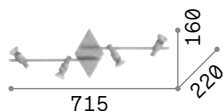

3000 K
540 lm

123943 € 3,50

P. 427

Slem

Metal structure with white, chrome or satin nickel. Adjustable body: rotational and axially movable stem valve.

LED Bulbs LED GU10 7W 3000 K included.
Cod. **123943**