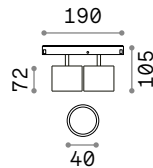

0,750 Kg/0,0026 m³

LED COB CITIZEN

Power	Beam	Control	Lumen	CCT	Finish		Code	€
20 W	38°	On-Off	2000 lm	3000 K	White		327549	240 <i>new</i>
					Black		316307	240 <i>new</i>

Light beam: ACCENT