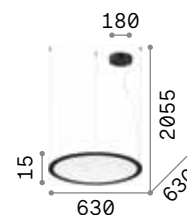

Norma 244

Deca 245

Orbit new

Matt varnished aluminum ceiling cap and frame. Coaxial clear PVC cables. Clear acrylic diffuser with texture obtained with laser. Finishes: white, black.

LED LED source 3000 K, 50.000 h life.