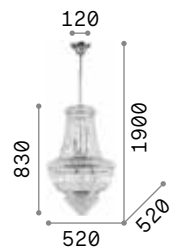

IP20

9,170 Kg / 0,2859 m³
E14 max 10 x 28W

€ 1050

215969 Chrome
207216 Brass

3000 K
470 lm

101224 € 2,50