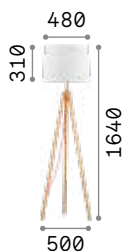

York

Natural wooden tripod stand with metal details. PVC foil shade coated with fabric. Power cable coated with fabric. Available also with white or black shades and frame.

Lamp with integrated switch.

IP20

2,810 Kg / 0,0247 m³
E27 max 1x60W

€ 230

121406 White
121437 Black
089805 Wood

3000 K
1020 lm

101347 € 8,00

Klimt

Natural wood tripod. PVC foil shade covered with fabric, chrome metal support.

Lamp with integrated switch.