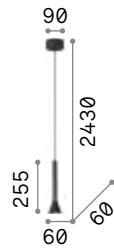

IP20

0,450 Kg / 0,0054 m³
LED 7W / 580 lm

€ 96

285122 ■ Nickel
279770 ■ Black
279794 ■ Brass