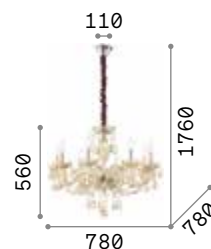

Rose

Blown glass chandelier with chrome metal details. Cut-crystals octagons and drops. Velvet chain cover.

IP20

7,630 Kg / 0,1321 m³
E14 max 8 x 40W

€ 560

166889 Amber

3000 K
430 lm

101248 € 2,50