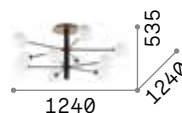

IP20 INCLUSA

6,500 Kg / 0,1397 m³
G9 max 10 x 15W

€ 600

273693 ■ Black

3000 K
510 lm
305486 € 6,00