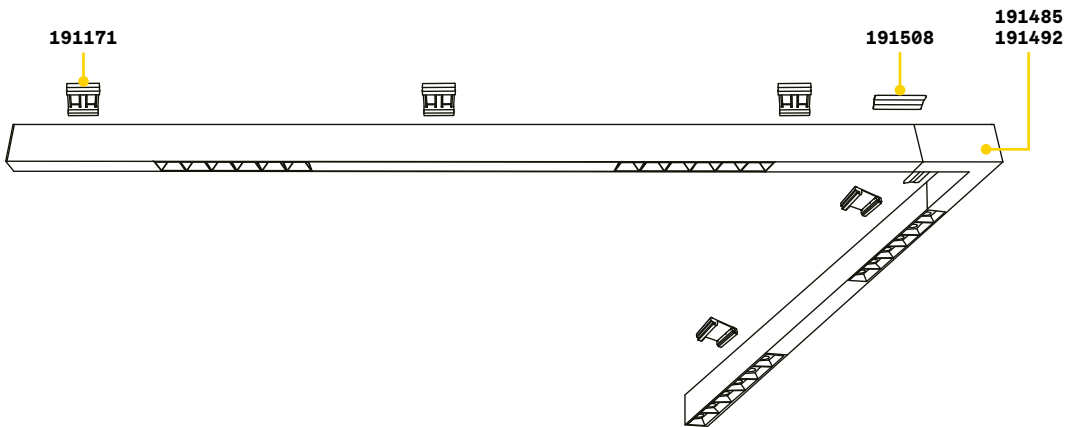

FLUO SURFACE