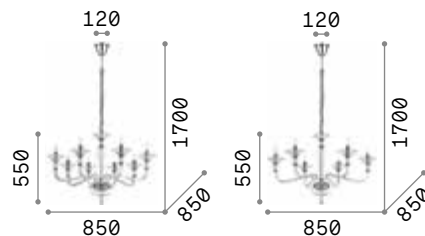

IP20

7,510 Kg / 0,2048 m³
E14 max 8 x 40W

€ 650

159980 Clear
159973 Amber

3000 K
480 lm

101200 € 2,50

IP20

3,840 Kg / 0,1759 m³
E14 max 6 x 40W

€ 600

159959 Clear
159942 Amber

3000 K
480 lm

101200 € 2,50