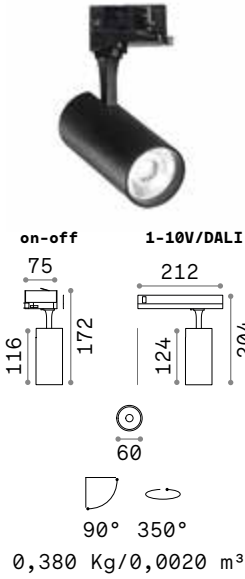

Fox 15W

LED COB BRIDGELUX Driver included

CRI ≥ 80

Power	Beam	Driver	Lumen	CCT	Finish	Code	€
15W	41°	On-Off	1700 lm	3000 K	White	250434	55
					Black	250427	55
					Brass	283937	55
			1750 lm	4000 K	White	267784	55
					Black	267777	55

CRI ≥ 90

Power	Beam	Driver	Lumen	CCT	Finish	Code	€
15W	41°	On-Off	1550 lm	3000 K	White	285382	55
					Black	285375	55
					White	322360	55 <i>new</i>
			1600 lm	4000 K	Black	322346	55 <i>new</i>
					White	302560	90
					Black	302553	90
		DALI	1550 lm	3000 K	White	302584	110
					Black	302577	110

Required	Beam	Driver	Finish	Code	€
No	15°		Clear	302751	5
No		On/Off	White	170145	27
No			Black	170152	27

LENS*

SINGLE CONNECTION

Light beam: ACCENT

m	lx	øm
1	3204	0,80
2	801	1,60
3	356	2,40
4	200	3,20
5	128	4,00

CRI ≥ 80 15W 41° 1700lm 3000K

* The optional lens must be ordered in concomitance with the product and will be mounted inside the product as replacement for the default one.