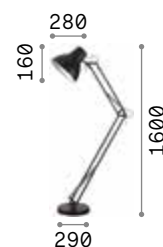

IP20

8,500 Kg / 0,0771 m³
E27 max 1x 42W

€ 250

265292 ■ Black

3000 K
950 lm

101330 € 7,50

P. 479