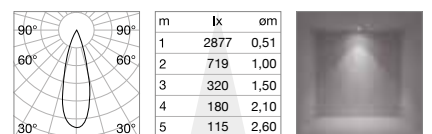

CRI≥90 12W 30° 1000lm 3000K