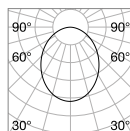

m	lx	Øm
1	440	2,14
2	110	4,28
3	48	6,42
4	27	8,56
5	17	10,70