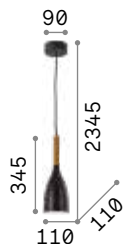

Manhattan

Metal ceiling rose and diffuser with matt white or black varnish finish and natural wood detail. Power cable coated with fabric.

0,560 Kg / 0,0061 m³
E14 max 1x 40W

€ 75

110745 White
110752 Black

101200 € 2,50