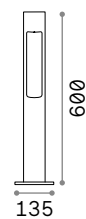

IP44

1,500 Kg / 0,0164 m³
G9 max 1x 15W

€ 160

135205 ■ Anthracit.
246918 ■ Coffee

4000 K
530 lm
307879 € 6,00