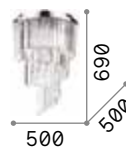

IP20

13,840 Kg / 0,1563 m³
E14 max 12 x 40W

€ 725

168937 Chrome
213507 Gold

3000 K
470 lm

101224 € 2,50