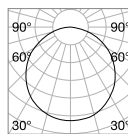

m	lx	øm
1	897	3,10
2	224	6,10
3	100	9,20
4	56	12,00
5	36	15,00