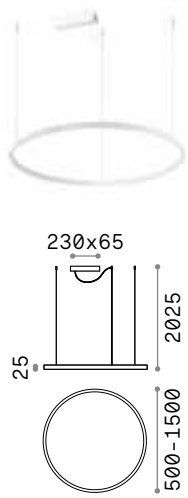

Oracle Slim Round

Suspended lamp consisting of a thin matt white or black painted aluminum frame and opal polycarbonate diffuser. Available in four different sizes. Integrated LEDs; available in 3000 K and 4000 K color temperatures and ON-OFF or DALI/Push control; CRI ≥ 80; LED useful life 20.000 h ; IP20 protection, insulation class II.

Source	LED SMD	LED life	20.000 h
Power	32W / 89W	Insulation class	II
Driver included	On/Off / DALI/Push	IP	20
Drivers available	No	Material	Aluminum
Beam	115°		
CCT	3000 K / 4000 K		
CRI	≥80		

LED SMD Driver included

Measure	Weight	Volume	Power	Driver	Lumen	CCT	Finish	Code	€
ø 500	1,400 Kg	0,0376 m³	32 W	On-Off	3150 lm	3000 K	White	229461	200
						3000 K	Black	229492	200
					3350 lm	4000 K	White	269856	200
						4000 K	Black	304380	200
ø 700	1,100 Kg	0,0272 m³	29 W	DALI/Push	3000 lm	3000 K	White	304373	250
						3000 K	Black	304366	250
					4300 lm	3000 K	White	229485	245
						3000 K	Black	229515	245
ø 900	1,200 Kg	0,0534 m³	39 W	DALI/Push	4150 lm	3000 K	White	304403	300
						3000 K	Black	304397	300
					5400 lm	3000 K	White	229478	300
						3000 K	Black	229508	300
ø 1500	2,480 Kg	0,3072 m³	89 W	On-Off	9000 lm	3000 K	White	265957	490
						3000 K	Black	285061	490
					9650 lm	4000 K	White	285078	490
						4000 K	Black	304472	490
ø 1500	2,000 Kg	0,3072 m³	76 W	DALI/Push	7050 lm	3000 K	White	304465	600
						3000 K	Black	304458	600

Cable length 2500 mm