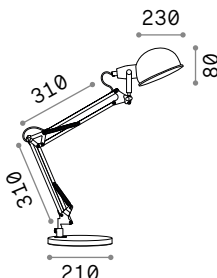

Johnny ^{new}

Matt varnished or plated metal frame and diffuser. Jointed arm with tightening knobs. Adjustable diffuser white inside. Black PVC cable with switch. Finishes: black, satin nickel, antique brass.

Lamp with integrated switch.

IP20

2,400 Kg / 0,0109 m³
E14 max 1x25W

€ 110

313351 ■ Nickel ^{new}
313344 ■ Black ^{new}
313368 ■ Ant. Brass ^{new}

3000 K
480 lm

101200 € 2,50