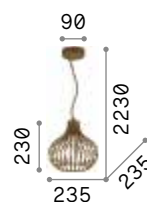

IP20

1,260 Kg / 0,0169 m³
E27 max 1x60W

€ 95

205281 Coffee

2200 K
500 lm

151717 € 8,00