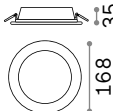

① 150 mm

0,410 Kg/0,0023 m³

LED SMD AND DRIVER Included

Power	Beam	Lumen	CCT	Finish	Code	€
20 W	110°	2600 lm	3000 K	White	123998	35
		2700 lm	4000 K	White	147673	35