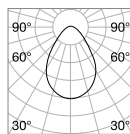

CRI≥90 26W 80° 3850lm 3000K

m	lx	øm
1	1638	1,50
2	410	3,00
3	182	4,40
4	102	5,90
5	66	7,40