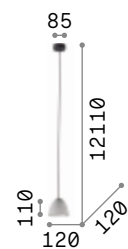

1,490 Kg / 0,0111 m³
GU10 max 1x 15W

€ 138

110462 Concrete

108292 € 3,00