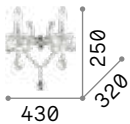

■ IP20

1,430 Kg / 0,0189 m³

E14 max 2x40W

€ 155

035642 Chrome

035659 Gold

3000 K
470 lm

101224 € 2,50 [P. 224](#)