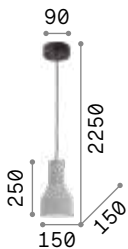

Oil

Metal frame with matt black finish. Concrete diffuser. Model 110462 supplied with 12 meters length electrical cable coated with fabric; 6 mounting hooks and Italian plug which can replace the ceiling cup.

1,780 Kg / 0,0130 m³
E27 max 1x 15W

€ 116

110417 Concrete

101279 € 2,60