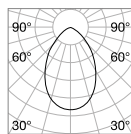

CRI≥80 27W 70° 4000lm 3000K

m	lx	øm
1	1636	1,40
2	409	2,80
3	182	4,20
4	102	5,70
5	65	7,10