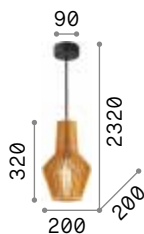

Citrus

Body with painted multilevel wood elements. Power cable coated with black fabric.

IP20

0,660 Kg / 0,0173 m³

E27 max 1x60W

€ 152

159843 Wood

3000 K
910 lm

119571 € 6,00