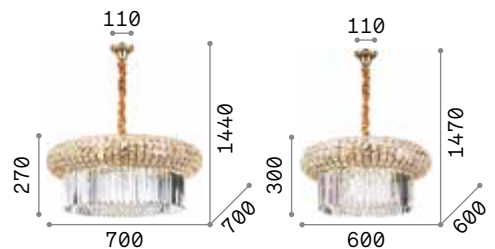

3000 K
510 lm

305486 € 6,00

P. 356

P. 454

P. 510

Nabucco

Metal frame with gold finish. Clear cut crystals decorative elements: square shaped in the upper part, diamond shaped in the lower part. Velvet chain cover.