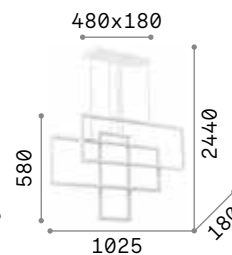

IP20

4,300 Kg / 0,2100 m³
LED 93W / 10700 lm

€ 550

253589 White
269382 Black

P. 254

P. 528