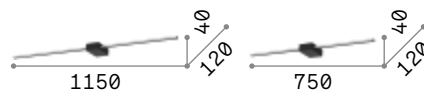

Theo new

Powder coated aluminum base and frame. Shiny opal polycarbonate diffuser. Finishes: white, black

LED LED source 3000 K, 30.000 h life.

IP20

0,600 Kg / 0,0168 m³ LED 20,5W / 1250 lm
 € 130

0,520 Kg / 0,0112 m³ LED 13,5W / 870 lm
 € 115