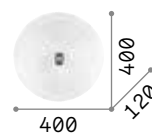

3,940 Kg / 0,0381 m³
E27 max 3 x 60W

€ 140

008608 Clear
140179 Amber

3000 K
430 lm

101279 € 2,60