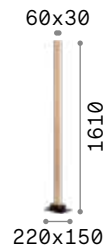

⏏ **□** IP20 **⊖ ⊕**

3,500 Kg / 0,0586 m³
LED 26W / 2250 lm

€ 395

284484 **■ Wood**