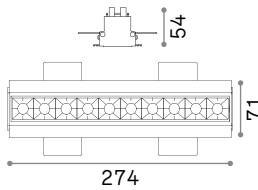

278 x 70 mm
0,720 Kg/0,0023 m³

LED COB OSRAM Driver ON/OFF included

Power	Beam	Lumen	CCT	Finish		Code	€
20 W	29°	1750 lm	3000 K	Black	■	206240	151
		1850 lm	4000 K	Black	■	267913	151

DIMMABLE DRIVER* Optional

Model	Control	Power	Output	Measure (LxHxW)	Code	€
Lika 6 W	DALI	10 W	700 mA	132 x 20 x 30 mm	267982	56
Lika 12 W	DALI	12 W	700 mA	135 x 24 x 72 mm	267999	56
Lika 20 W	DALI/Push	25 W	600 mA	135 x 24 x 72 mm	268002	104

Light beam: ACCENT

m	lx	øm
1	2786	0,58
2	696	1,16
3	309	1,74
4	174	2,32
5	111	2,90

CRI≥90 12W 29° 1200lm 3000K

* The dimmable power supplies must be ordered in concomitance with the product and will be included inside the fittings by replacing the on-off power supply.