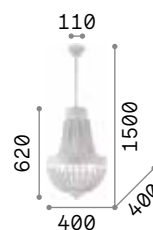

IP20

5,300 Kg / 0,0387 m³
E14 max 5 x 40W

€ 415

162737 White

3000 K
420 lm

101217 € 2,50