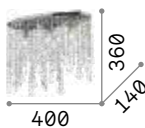

IP20

1,800 Kg / 0,0094 m³
E14 max 3 x 40W

€ 170

008370 Chrome

3000 K
470 lm
101224 € 2,50

P. 202