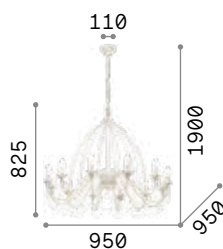

IP20

7,100 Kg / 0,6840 m³
E14 max 12 x 40W

€ 380

097664 White
097671 Rust

3000 K
470 lm

101224 € 2,50