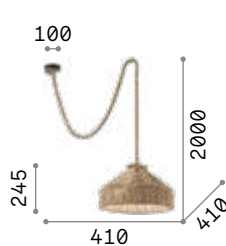

Canapa

Metal varnished frame. Electrical cables and diffusers covered with natural hemp rope.

IP20

2,190 Kg / 0,0944 m³
E27 max 1x15W

€ 180

134833 Rope

3000 K
910 lm
119571 € 6,00

IP20