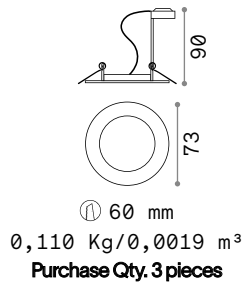

Jazz

IP20 ZINC

GU10 Not included - Recommended bulb 108292

Power	Finish		Code	€
max 50W	White		083117	10
	Ant. Brass		083124	10
	Chrome		083070	10
	Black		243818	10
	Nickel		083087	10