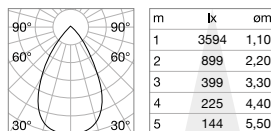

CRI≥90 25W 20-55° 3000lm 3000K