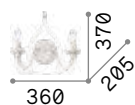

Corte

Totally handcrafted metal frame. Hand painted finish with antiqued effect. Available versions: white or rusty effect.

IP20

1,060 Kg / 0,0329 m³

E14 max 2 x 40W

€ 85

028460 White

057200 Rust

3000 K
470 lm

101224 € 2,50

P. 217