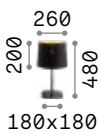

P. 557

Nordik

Matt black varnished metal frame.
Golden PVC foil shade covered with
black fabric.

Lamp with integrated switch.

1,220 Kg / 0,0504 m³
E27 max 1x 60W

€ 115

161686 ■ Black

3000 K
910 lm