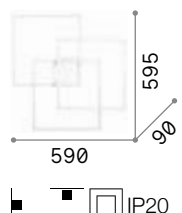

■ ■ □ IP20
1,430 Kg / 0,0530 m³
LED 35W / 4950 lm
€ 320
230702 ■ White
270678 ■ Black