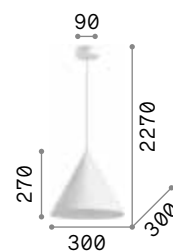

IP20

1,080 Kg / 0,0491 m³
E27 max 1x60W

€ 75

232720 ■ White
232744 ■ Black

3000 K
900 lm

123899 € 6,00