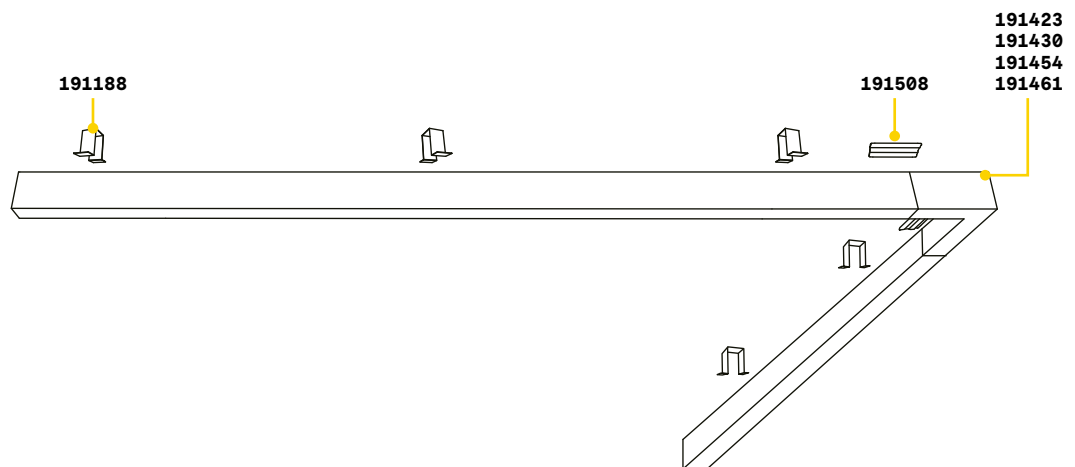

FLUO RECESSED