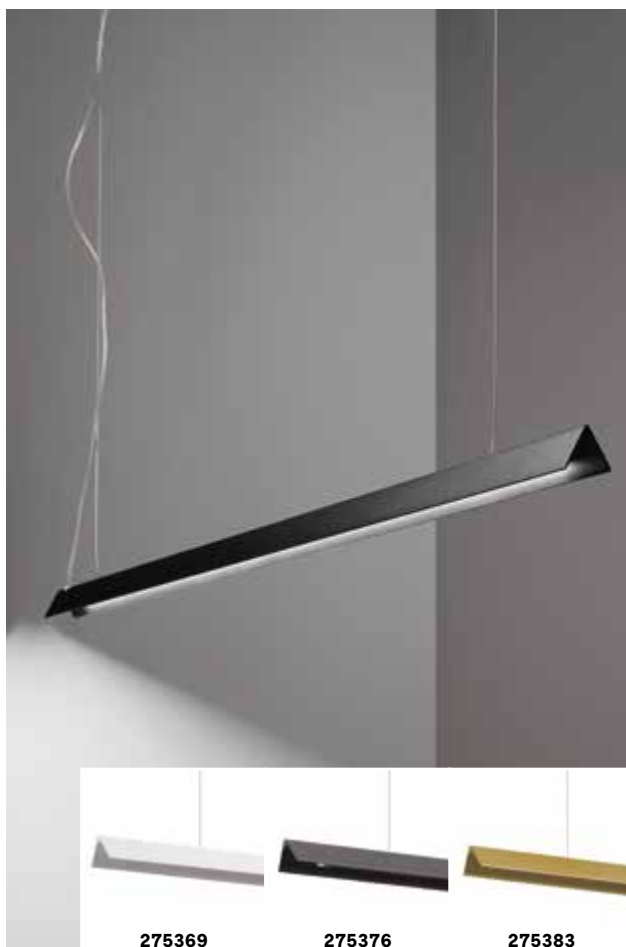

Powder coated or plated aluminum body. Opal color silicone diffuser. Steel cables with chrome supports. PVC electrical wire. Colors: white, black or brushed brass.

LED LED source 3000 K, 20.000 h life.

IP20

1,050 Kg / 0,0058 m³
LED 20W / 1800 lm

€ 215

275369 ■ White
275376 ■ Black
275383 ■ Brass

Desk

Aluminum ceiling cup and body finished with matt white or black powder coating. Suspension models provided with electrical wires adjustable in length.