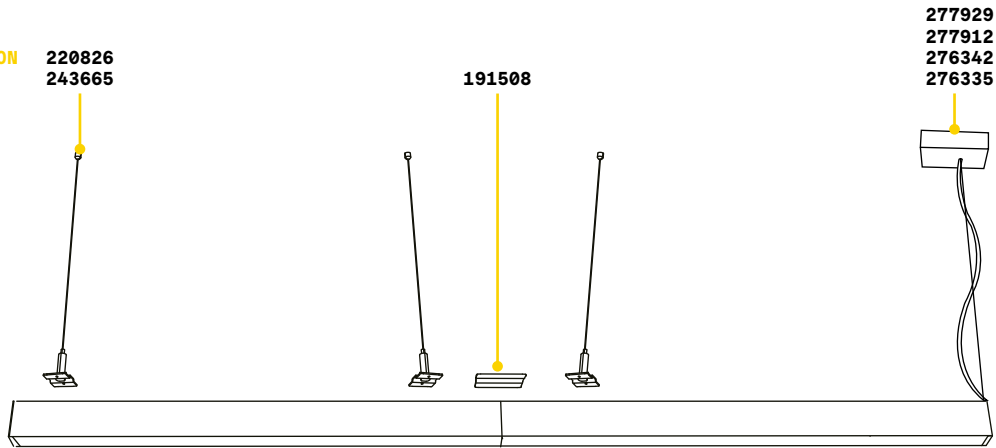

Fluo - Assembly plans

FLUO SUSPENSION