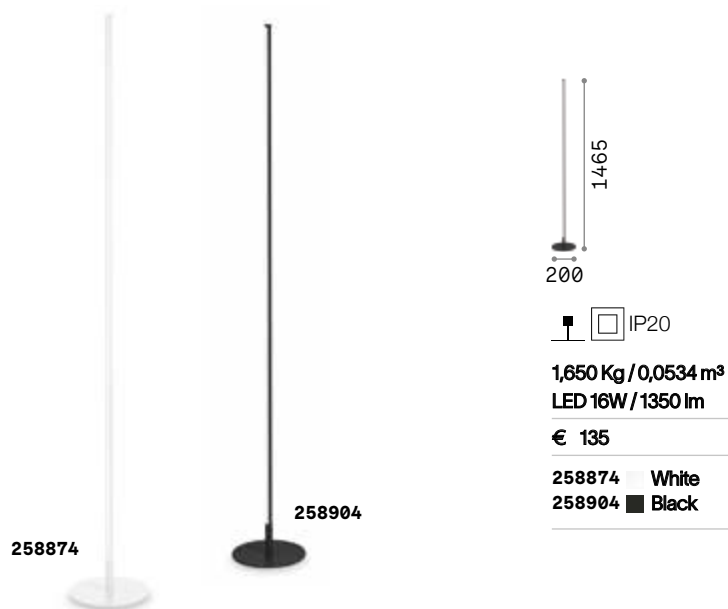

Yoko

Matt varnished metal base and frame. Opal polycarbonate diffuser. PVC electrical cable with socket-power supply. Colors: white or black.

LED LED source 3000 K, 30.000 h life.

ON/OFF Lamp with integrated switch.

P. 083

P. 473