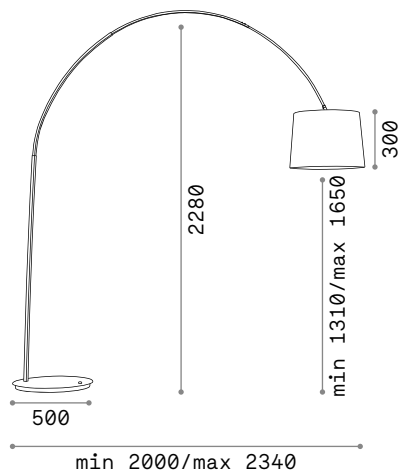

12,000 Kg / 0,0856 m³
E27 max 1x60W

0,430 Kg / 0,0709 m³

€ 600

€ 75

286686 White
286662 Chrome
286679 Black

046723 White
041742 Chrome
046471 Black

3000 K
1020 lm

101347

€ 8,00