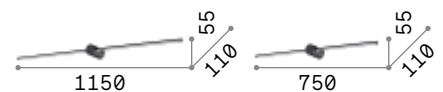

IP44

0,610 Kg / 0,0138 m³
LED 16W / 2000 lm

€ 200

IP44

0,500 Kg / 0,0093 m³
LED 12,5W / 1450 lm

€ 180

327778	White	new	310138	White	new
310152	Black	new	310145	Black	new
327785	Brass	new	327792	Brass	new

P. 078
P. 472
P. 530