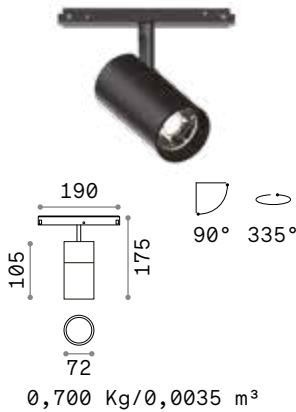

LED COB CITIZEN

Power	Beam	Control	Lumen	CCT	Finish	Code	€		
26 W	35°	On-Off	3050 lm	3000 K	White	307602	180		
					Black	305615	180		
		1-10V	3050 lm	3000 K	White	307572	200		
					Black	307565	200		
		DALI	3050 lm	3000 K	White	307596	235		
					Black	307589	235		
					3150 lm	4000 K	Black	322001	235 <i>new</i>

Light beam: ACCENT

m	lx	øm
1	4476	0,57
2	1119	1,10
3	497	1,70
4	280	2,30
5	179	2,90

m	lx	øm
1	6816	0,56
2	1704	1,10
3	757	1,70
4	426	2,20
5	273	2,80

CRI≥90 19W 35° 2200lm 3000K

CRI≥90 26W 35° 2950lm 3000K