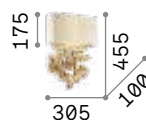

IP20

4,160 Kg / 0,0371 m³
E14 max 2 x 40W

€ 230

075211 Canvas

3000 K
480 lm

101200 € 2,50