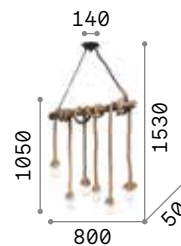

IP20

2,410 Kg / 0,0254 m³
E27 max 6x15W

€ 180

134826 Rope

3000 K
910 lm
119571 € 6,00