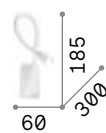

IP20

0,430 Kg / 0,0040 m³
LED 3W / 200 lm

€ 145

142708 ■ White
142692 ■ Black