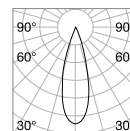

m	lx	øm
1	3051	0,51
2	763	1,00
3	339	1,50
4	191	2,10
5	122	2,60