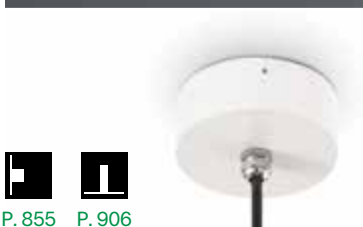

P. 855 P. 906