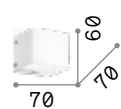

0,200 Kg / 0,0005 m³
G9 max 1 x 40W

€ 34

095264 White

3000 K
510 lm

305486 € 6,00