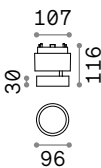

0,330 Kg/0,0031 m³

LED COB CITIZEN CRI ≥ 90

Power	Beam	Lumen	CCT	Finish	Code	€
9W	36°	1100 lm	3000 K	Black	290621	140

Light beam: ACCENT