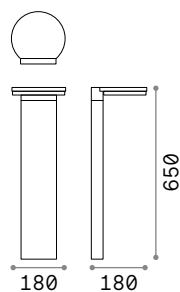

IP65

1,900 Kg / 0,0238 m³
LED 10W / 1200/1250 lm

€ 135

285542 ■ Anthracit. 3000K
250816 ■ Anthracit. 4000K