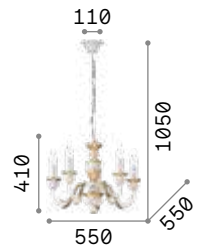

IP20

4,360 Kg / 0,0609 m³
E14 max 5 x 40W

€ 400

012865 White
020822 Gold

3000 K
430 lm
101248 € 2,50