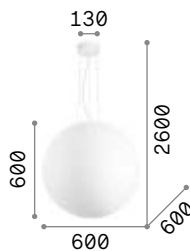

IP20

2,750 Kg / 0,2746 m³
E27 max 1x 60W

€ 475

272139 White

3000 K
2180 lm

151786 € 7,50