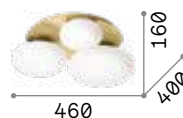

Ninfea

Plated or powder-coated metal base. White acid-etched blown glass diffusers. Available finishes: white or satin brass.

LED Bulbs LED GX53 9W 3000 K included.
Cod. 123936

306957

293653

460

360

2,550 Kg / 0,0484 m³
GX53 max 3 x 15W

€ 250

1,700 Kg / 0,0302 m³
GX53 max 2 x 15W

€ 175

306964 White
293660 Brass

306957 White
293653 Brass

3000 K
910 lm

123936 € 5,50

3000 K
910 lm

123936 € 5,50

P. 443