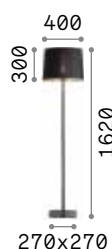

3,620 Kg / 0,0897 m³
E27 max 1x 60W

€ 240

161716 ■ Black

3000 K
1020 lm

101347

€ 8,00

P. 192

P. 450

P. 500