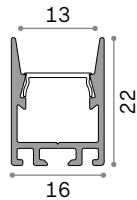

PROFILE 13 mm Mounting kit included - Not compatible with strip LED IP65

Length	Weight	Volume	Finish		Code	€
2000 mm	0,40 Kg	0,0021 m³	White		307152	29
			Black		296456	29