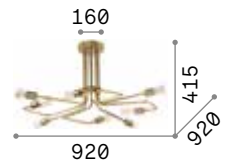

IP20

3,270 Kg / 0,0454 m³
E27 max 8 x 60W

€ 570

242378 ■ Black
160313 ■ Brass

2200 K
370 lm

151687 € 4,60

P. 092

P. 436