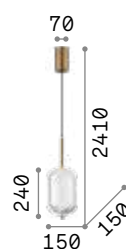

IP20

1,100 Kg / 0,0123 m³
LED 14W / 1750 lm

€ 145

292090 Clear