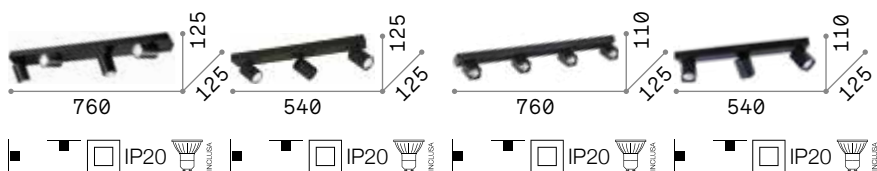

Rudy new

White or black powder coated die-cast aluminium frame. Adjustable diffusers: they can be rotated and reclined.

LED Bulbs LED GU10 7W 3000 K included.
Cod. **123943**

229089 229065

294827 294810

1,230 Kg / 0,0057 m³
GU10 max 4 x 35W
€ 185