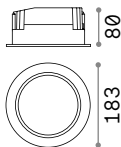

① 160 mm
1,130 Kg/0,0056 m³

LED SMD SAMSUNG Driver PHILIPS ON/OFF included

Power	Beam	Lumen	CCT	Finish	Code	€
30 W	90°	3050 lm	3000 K	White	193540	140
		3150 lm	4000 K	White	193434	140

DIMMABLE DRIVER* Optional

Model	Control	Power	Output	Measure (LxHxW)	Code	€
Basic 10 W	1-10V	12 W	300 mA	150 x 29 x 43 mm	218823	40
	DALI/Push	10 W	300 mA	130 x 30 x 43 mm	220772	125
Basic 15 W	1-10V	15 W	450 mA	150 x 29 x 43 mm	218830	45
	DALI/Push	17 W	450 mA	130 x 30 x 43 mm	220796	134
Basic 20 W	DALI/Push	25 W	700 mA	130 x 30 x 43 mm	220789	146
Basic 30 W	1-10V	31 W	900 mA	150 x 29 x 43 mm	218854	50
	DALI/Push	45 W	900 mA	150 x 30 x 43 mm	220802	158

Light beam: **WIDE**