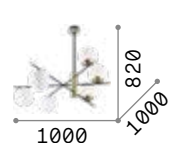

■ □ IP20

3,670 Kg / 0,1017 m³
E14 max 6 x 28W

€ 415

289496 ■ Black

💡 3000 K
420 lm

101217 € 2,50