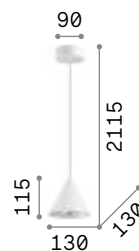

IP20

0,330 Kg / 0,0114 m³
GU10 max 1x28W

€ 53

232690 ■ White
232713 ■ Black

3000 K
540 lm

123943 € 3,50