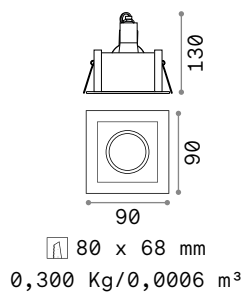

GU10 Not included - Recommended bulb 108292

Power	Finish		Code	€
max 50W	Aluminum		083223	18
	White		083230	18
	Ant. Brass		083247	18
	Chrome		083193	18
	Black		243849	18