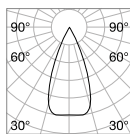

LENS*

SINGLE CONNECTION

Light beam: ACCENT

m	lx	øm
1	3204	0,80
2	801	1,60
3	356	2,40
4	200	3,20
5	128	4,00