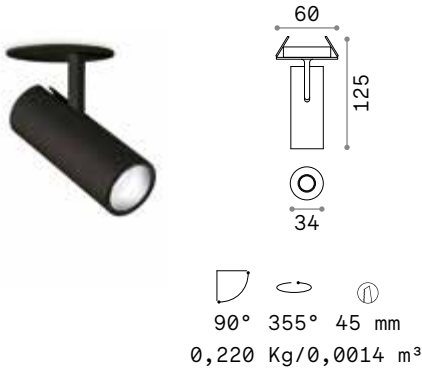

Play

Source	LED COB	LED life	30.000 h
Power	7W	Insulation class	II
Driver included	On/Off	IP	20
Drivers available	No	Material	Aluminum
CCT	3000 K	Warranty	5 years
CRI	≥90		

LED COB Driver ON/OFF included

Power	Beam	Lumen	CCT	Finish	Code	€
7W	17°	520 lm	3000 K	White	258270	60
				Black	268088	60

Light beam: SPOT

m	lx	øm
1	2632	0,31
2	658	0,63
3	292	0,94
4	164	1,30
5	105	1,60

CRI≥90 7W 17° 520lm 3000K