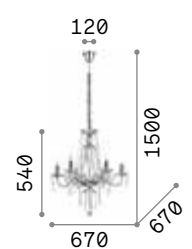

Amadeus

Metal chrome frame. Decorative elements made of blown glass and cut crystals. Velvet chain cover.

IP20

8,200 Kg / 0,1574 m³
E14 max 8 x 40W

€ 568

168777 Clear

3000 K
470 lm

101224 € 2,50