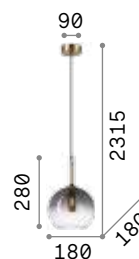

0,600 Kg / 0,0206 m³
G9 max 1x28W

€ 100

309811 Fade Chr.new

3000 K
510 lm
305486 € 6,00