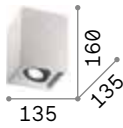

Oak

Gypsum or concrete body.
Adjustable central bulb holder
made of varnished metal.

Item suitable for painting and varnishing.

■ □ IP20

1,730 Kg / 0,0082 m³
GU10 max 1x35W

€ 76

150420 White
150437 Concrete

108292 € 3,00

■ □ IP20

2,210 Kg / 0,0078 m³
GU10 max 1x35W

€ 76

150468 White
150475 Concrete

108292 € 3,00

P. 076

Tower

Plastic installing base with bayonet system. Total gypsum body. It fits replaceable GU10 bulbs.

Item suitable for painting and varnishing.

■ □ IP20

0,430 Kg / 0,0023 m³
GU10 max 1x35W

€ 39

155869 White

108292 € 3,00

■ □ IP20

0,620 Kg / 0,0023 m³
GU10 max 1x35W

€ 39

155791 White

108292 € 3,00