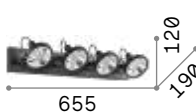

1,270 Kg / 0,0202 m³
GU10 max 4 x 50W

€ 265

200217 White
200255 Black

3000 K
800 lm

189031 € 15,00

0,890 Kg / 0,0074 m³
GU10 max 2 x 50W

€ 145

200200 White
200248 Black

3000 K
800 lm

189031 € 15,00

0,480 Kg / 0,0034 m³
GU10 max 1 x 50W

€ 75

200194 White
200231 Black

3000 K
800 lm

189031 € 15,00