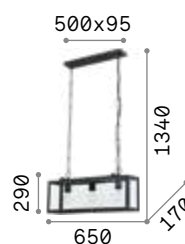

P. 497

Igor

Metal body with matt black enamel finish. Shade made of clear glass slabs.

IP20

8,810 Kg / 0,0941m³
E27 max 4 x 60W

€ 390

092942 ■ Black

2200 K
440 lm
151694 € 6,00