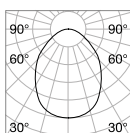

m	lx	øm
1	188	1,84
2	47	3,69
3	20	5,54
4	11	7,39
5	7	9,24