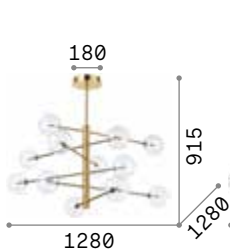

Equinoxe new

Metal frame with chrome or antiqued brass finish. Transparent blown glass diffusers.

LED Bulbs LED G4 2W 3000 K included.
Cod. 222257

200118

200125

5,540 Kg / 0,1304 m³
G4 max 12 x 2W

€ 950

200118 Chrome
200125 Brass