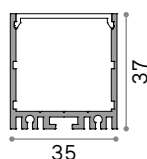

Vision Trimless

PROFILE Mounting kit included

Length	Weight	Volume	Finish		Code	€
2000 mm	1,40 Kg	0,0032 m³	White		270524	65
	1,40 Kg	0,0032 m³	Black		270517	65
3000 mm	2,10 Kg	0,0048 m³	White		270548	95
	2,10 Kg	0,0048 m³	Black		270531	95

SUSPENSION KIT

Required	N° Cables	Cables Length	Code	€
No - 1 Kit x 2000 mm	2	3000 mm	270449	16
No - 1 Kit x 2000 mm	2	5000 mm	270456	20

STRUCTURE CONNECTOR

Yes - 1 Kit x connection			270463	5

STRIP LED AND DRIVER Recommended Strip LED_{max} 40 W/m