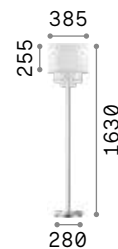

IP20

5,720 Kg / 0,0770 m³
E27 max 1x60W

€ 315

068275 White

3000 K
900 lm

101354

€ 8,00

P. 198

P. 456

P. 511