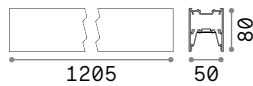

Fluo Accent

2,760 Kg/0,0183 m³
Cable length 2150 mm

LED SMD OSRAM Driver TRIDONIC ON/OFF included - UGR <13

Power	Beam	Lumen	CCT	Finish	Code	€
30 W	30°	2750 lm	3000 K	White	192611	360
				Black	192581	360
		2900 lm	4000 K	White	192543	360
				Black	192529	360

DIMMABLE DRIVER* Optional

	Power	Output	Measure (LxHxW)	Code	€
1-10V	39 W	700 mA	280x21x30 mm	216416	145
DALI/Push	38 W	700 mA	280x21x30 mm	216270	160