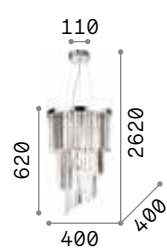

IP20

10,000 Kg / 0,1136 m³
E14 max 8 x 40W

€ 550

117737 Chrome

101224 3000K 470lm € 2,50

P. 367

P. 455