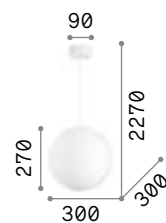

IP20

0,860 Kg / 0,0428 m³
E27 max 1x 25W

€ 110

226026 White

3000 K
950 lm

101330 € 7,50

P. 293 P. 397 P. 484 P. 545