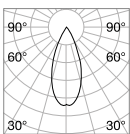

m	lx	Øm
1	1296	0,76
2	324	1,50
3	144	2,30
4	81	3,00
5	52	3,80