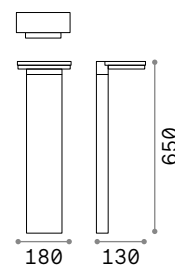

IP65

1,840 Kg / 0,0163 m³
LED 10W / 1200/1250 lm

€ 135

285559 ■ Anthracit. 3000K
250823 ■ Anthracit. 4000K