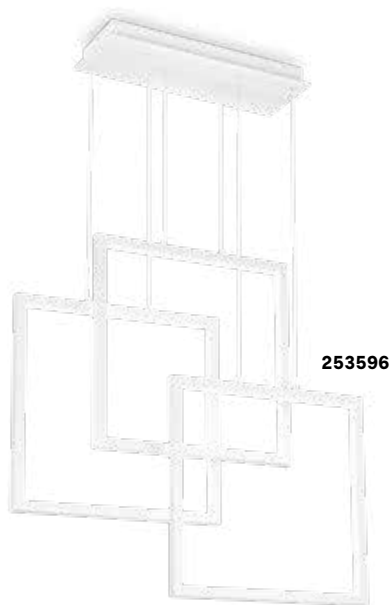

Frame

Matt white or black varnished metal base and frame. Opal colour plastic diffusers. Adjustable in length cables. Direct light emission.

LED LED source 3000 K, 30.000 h life.

IP20

3,500 Kg / 0,1050 m³
LED 82W / 7300 lm

€ 355

269351 White
269337 Black

IP20

4,270 Kg / 0,0689 m³
LED 80W / 9100 lm

€ 555

253596 White
269375 Black