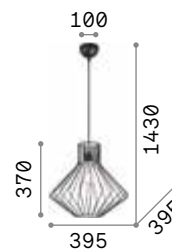

1,470 Kg / 0,0709 m³
E27 max 1x60W

€ 214

200903 White
167497 Black

2200 K
440 lm

151694 € 6,00