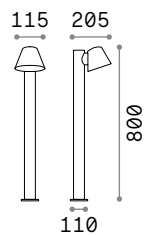

IP43

1,790 Kg / 0,0216 m³
GU10 max 1x35W

€ 116

- 319704 White new
- 322414 Grey new
- 139470 Anthracit.
- 322421 Black new
- 213101 Coffee

4000 K
430 lm

253497 € 3,00

P. 825