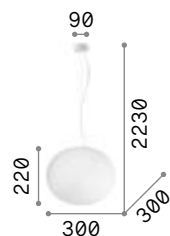

IP20

1,640 Kg / 0,0207 m³
E27 max 1x42W

€ 135

new 297767 White