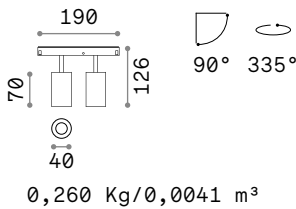

Power	Beam	Control	Lumen	CCT	Finish	Code	€	
16 W	30°	On-Off	1500 lm	3000 K	White	282954	160	
					Black	257648	160	
					Brass	282015	160	
			1-10V	1550 lm	4000 K	Black	321806	160 new
				1500 lm	3000 K	White	303635	190
				1500 lm	3000 K	Black	303628	190
		DALI	1500 lm	3000 K	White	286365	210	
			1500 lm	3000 K	Black	286358	210	
			1550 lm	4000 K	Black	321721	210 new	

LED COB CITIZEN