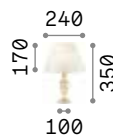

IP20

1,220 Kg / 0,0216 m³
E14 max 1x 40W

€ 135

012889 White

020853 Gold

3000 K
480 lm

101200

€ 2,50

P. 236

P. 460

P. 567