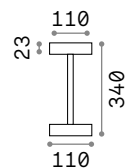

Toffee new

Table lamp with battery. Matt varnished metal base, stem and shade. Acrylic diffuser. Switch on base. Finishes: white, black. Battery charging time 7 hours.

LED LED source 3000 K, 30.000 h life.

ON OFF Lamp with integrated switch.

Hand icon Lamp with touch dimmer.

Battery icon Lamp with rechargeable battery included. 8 hours life.

311715

311715

IP54

0,460 Kg / 0,0050 m³
LED 1,5W / 150 lm

€ 80

311715 White new
328614 Black new