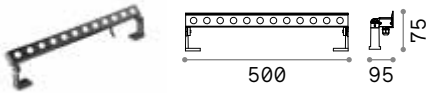

Thor new

Adjustable linear projector for surface installation with oblique light effect. Die-cast aluminum body, clear glass diffuser.

Integrated LED source, available in two lengths (500 mm and 1000 mm). Adjustability +/- 90° from the vertical, IP65 protection index, IK06 impact resistance, 3000 K or 4000 K color temperature, 24 Vdc power supply input; LED useful life 50.000 h. Optionally available with anti-glare visor.

PRO High-tech product with high quality materials, intended for professional use.

Source	LED SMD	LED life	50.000 h
Power	18W / 40W	Insulation class	III
Driver included	No	IP	65
Drivers available	On/Off	Material	Aluminum
MacAdam	SDCM 3		
CCT	3000 K/ 4000 K		
CRI	≥80		

LED SMD OSRAM Driver not included

1,490 Kg/0,0057 m³
Cable length 500 mm

Power	Beam	Lumen	CCT	Finish	Code	€
20 W	28°	2300 lm	3000 K	White	318523	215 new
				Anthracite	261331	215
		2450 lm	4000 K	White	322148	215 new
				Anthracite	322131	215 new