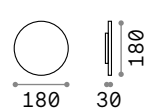

0,820 Kg / 0,0018 m³
LED 9W / 1050 lm
€ 85

328553	White	new	328522	White	new	313528	White	new
313566	Anthracit	new	313559	Anthracit	new	313511	Anthracit	new
328577	Black	new	328546	Black	new	313542	Black	new
328560	Coffee	new	328539	Coffee	new	313535	Coffee	new