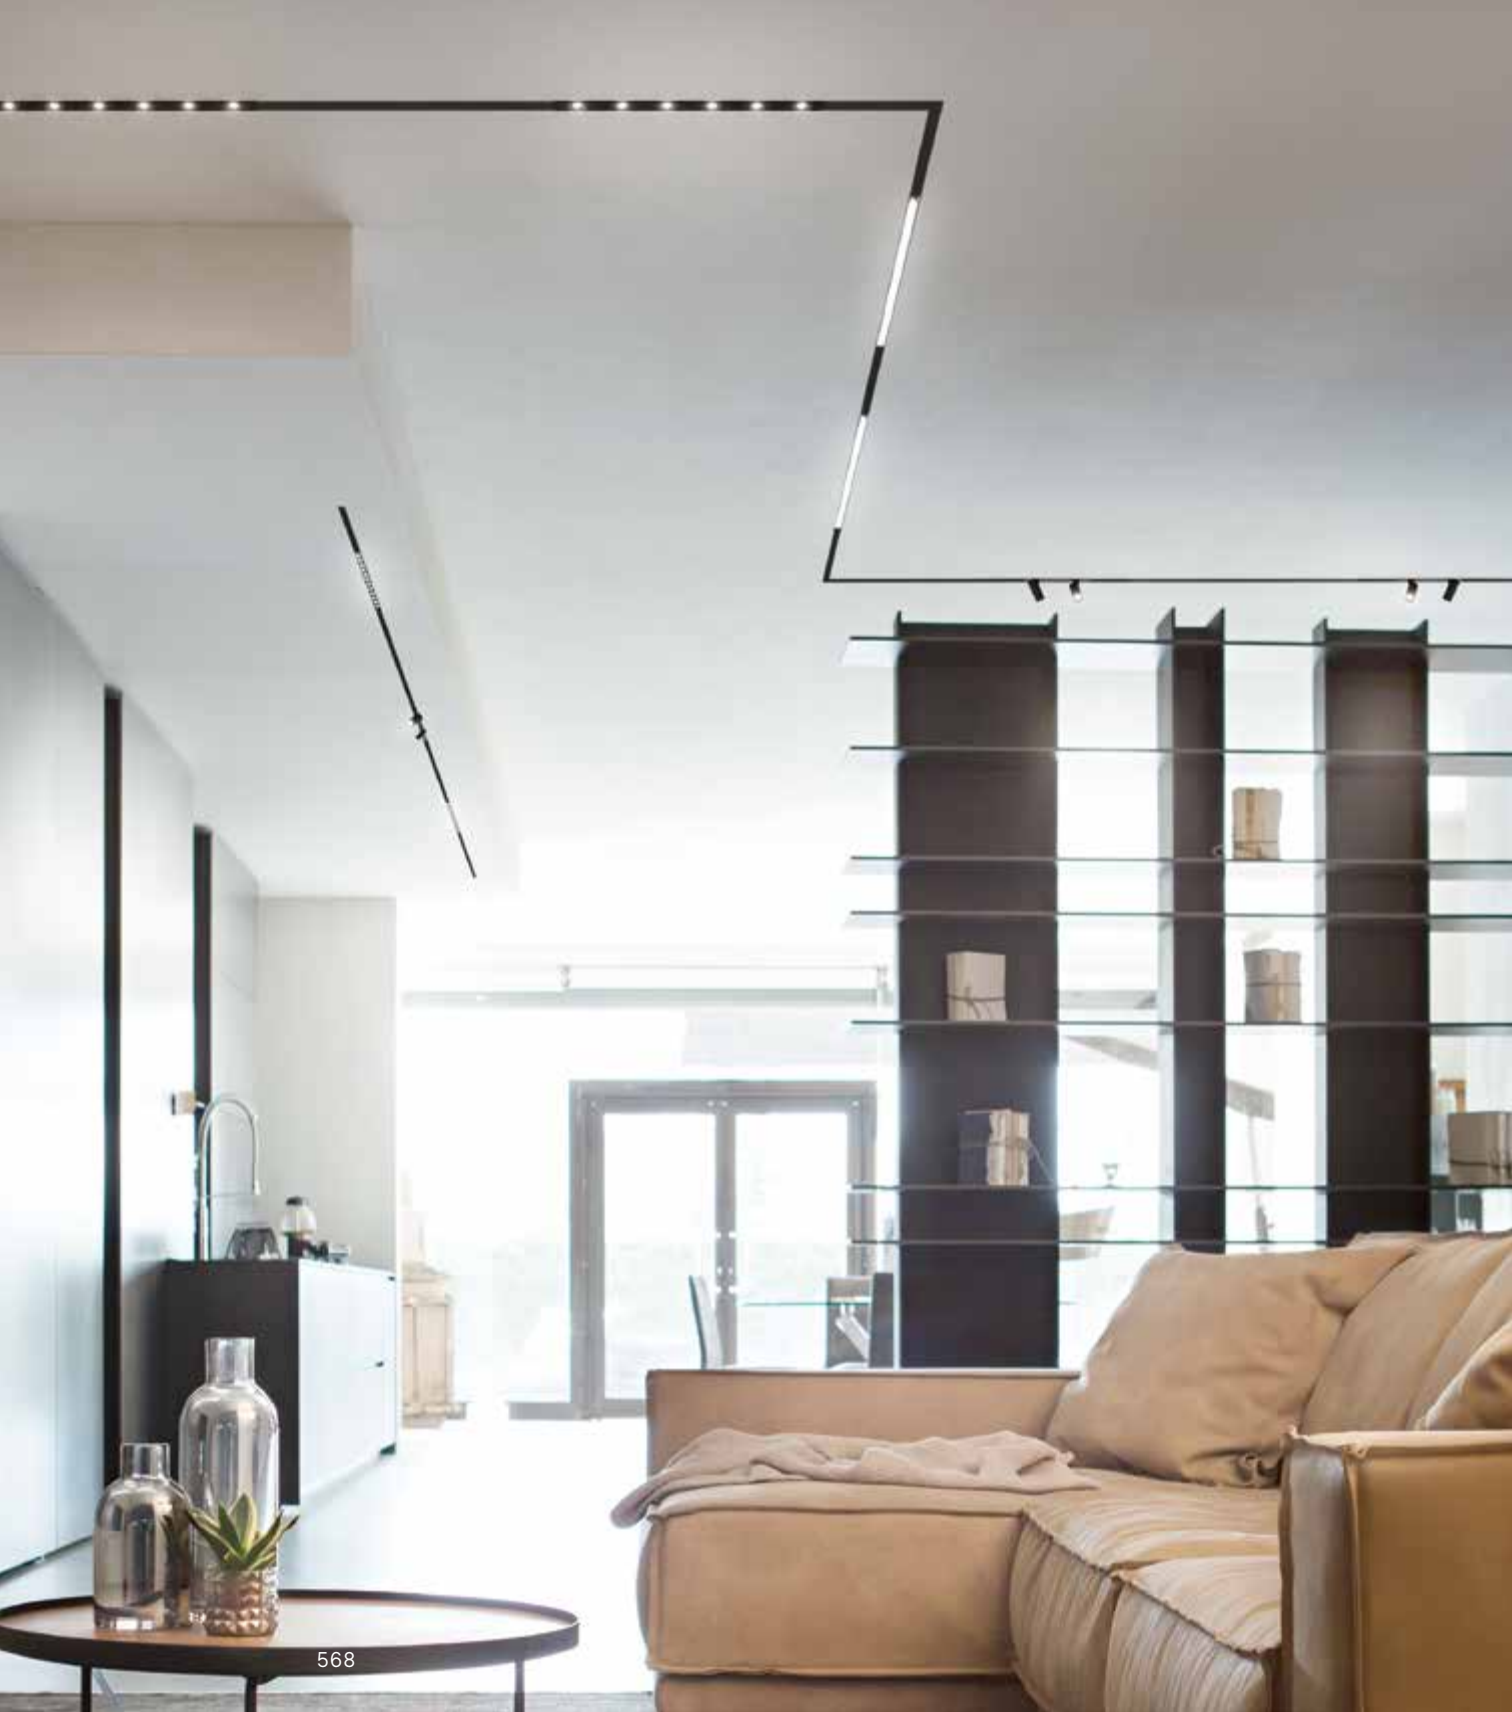

Indoors

Linear systems

Alphabetical index

Arca	570
Chef	648
Ego	584
Fluo	632
Linus	630
Office	646
Steel	642
Stick	616

Typology index

Arca Track 572	Arca Accent 574	Arca Wide 576	Arca Pendant 578	
new	new	new	new	new
Ego Single 586	Ego Double 590	Ego Big 592	Ego Flat 594	Ego Accent 596
new		new		
Ego Wide 598	Ego Flexible 600	Ego Pendant 602		
new	new	new	new	
Stick Single 618	Stick Double 620	Stick Accent 622	Stick Wide 624	
Linus 630	Fluo Accent 634	Fluo Wide 636	Fluo Biemission 638	Steel 642
	new			
Office 646	Chef 648