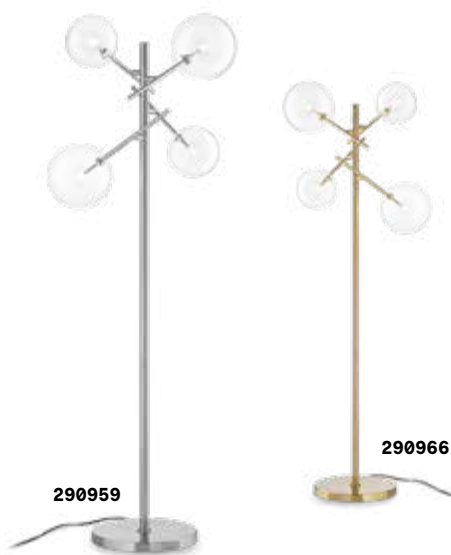

IP20 INCLUSA

6,500 Kg / 0,0882 m³
G4 max 4 x 2W

€ 500

290959 Chrome
290966 Brass

3000 K
200 lm
222257 **€ 4,00**