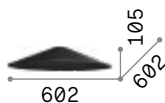

Mix Up new

Powder-coated metal frame and interchangeable shades. Finishes: white or black.

Lamp with integrated switch.

IP20

8,500 Kg / 0,0326 m³
E27 max 1x 42W

€ 200

328164 White
328171 Black

2,000 Kg / 0,0676 m³

€ 85

new 288437 White
new 288420 Black

1,100 Kg / 0,0446 m³

€ 55

307404 White
288475 Black

0,800 Kg / 0,0147 m³

€ 40

307411 White
288444 Black

0,500 Kg / 0,0174 m³

€ 35

307428 White
288451 Black

0,340 Kg / 0,0008 m³

€ 20

307435 White
288482 Black

3000 K
900 lm

123899 € 6,00