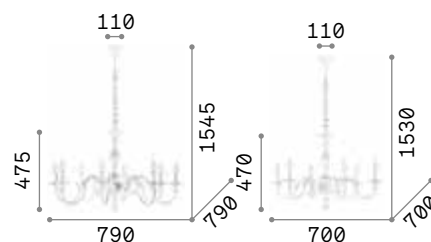

Metal ceiling rose and frame with casted arms. White matt varnish finish. Velvet chain cover.

IP20

4,550 Kg / 0,3281 m³
E14 max 8 x 40W

€ 495

197524 White

3000 K
430 lm

101248 € 2,50

IP20