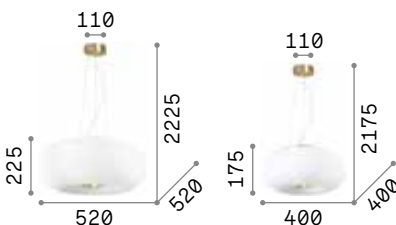

Arizona

Metal frame with satin brass finish. White acid-etched blown glass diffuser with embossed decorative stripes.

LED Bulbs LED GX53 9W 3000 K included.
Cod. 123936

IP20

6,190 Kg / 0,1288 m³
GX53 max 5 x 15W

€ 520

214481 White

3000 K
910 lm

123936 € 5,50

IP20

3,260 Kg / 0,0740 m³
GX53 max 3 x 15W

€ 395

214474 White

3000 K
910 lm

123936 € 5,50

P. 288