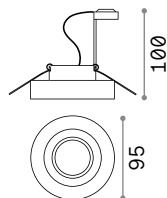

Blues

IP20 GLASS

Ⓢ 60 mm
0,281 Kg/0,0031 m³
Purchase Qty. 3 pieces

GU10 Not included - Recommended bulb 108292

Power	Finish	Code	€
max 50W	Clear	083254	24
	White	113999	24
	Smoky Grey	113982	24