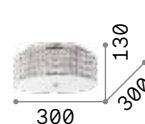

9,600 Kg / 0,1220 m³
G9 max 12 x 40W

6,800 Kg / 0,0905 m³
G9 max 9 x 40W

4,800 Kg / 0,0588 m³
G9 max 6 x 40W

2,500 Kg / 0,0390 m³
G9 max 4 x 40W

€ 640

€ 560

€ 385

€ 270

087870 Chrome

087863 Chrome

000657 Chrome

093093 Chrome

P. 205 P. 454 P. 510

3000 K
510 lm

305486 € 6,00

3000 K
510 lm

305486 € 6,00

3000 K
510 lm

305486 € 6,00

3000 K
510 lm

305486 € 6,00