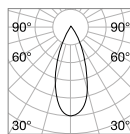

m	lx	Øm
1	2964	0,71
2	741	1,40
3	329	2,10
4	185	2,80
5	119	3,60