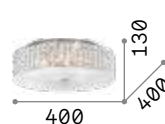

9,600 Kg / 0,1220 m³
G9 max 12 x 40W

6,800 Kg / 0,0905 m³
G9 max 9 x 40W

4,800 Kg / 0,0588 m³
G9 max 6 x 40W

2,500 Kg / 0,0390 m³
G9 max 4 x 40W

€ 640

€ 560

€ 385

€ 270

087870 Chrome

087863 Chrome

000657 Chrome

093093 Chrome

P. 205 P. 454 P. 510

3000 K
510 lm

305486 € 6,00

3000 K
510 lm

305486 € 6,00

3000 K
510 lm

305486 € 6,00

3000 K
510 lm

305486 € 6,00