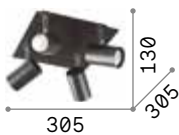

Spot

Metal base, frame and diffusers finished with matt varnish and chrome details. Adjustable diffusers. Available finishes: white or black.

■ □ ⊕ IP20

1,320 Kg / 0,0139 m³
GU10 max 4 x 50W

€ 100

156774 White
156781 Black

108292

€ 3,00

P. 422

P. 704