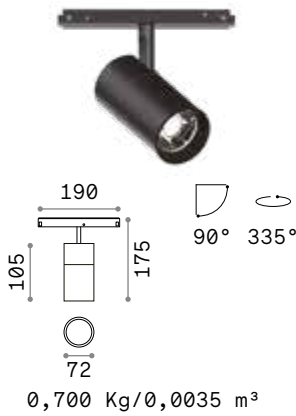

Ego Track Single

LED COB CITIZEN

Power	Beam	Control	Lumen	CCT	Finish	Code	€		
19 W	35°	On-Off	2200 lm	3000 K	White	307558	175		
					Black	305608	175		
		1-10V	2200 lm	3000 K	White	307527	195		
					Black	307510	195		
		DALI	2200 lm	3000 K	White	307541	230		
					Black	307534	230		
					2350 lm	4000 K	Black	321974	230 <i>new</i>