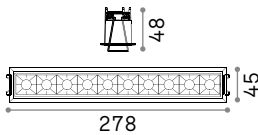

273 x 37 mm
0,480 Kg/0,0016 m³

LED COB OSRAM Driver ON/OFF included

Power	Beam	Lumen	CCT	Finish		Code	€
20 W	29°	1750 lm	3000 K	Black	+ ■	206233	110
		1850 lm	4000 K	Black	+ ■	267883	110

DIMMABLE DRIVER* Optional

Model	Control	Power	Output	Measure (LxHxW)	Code	€
Lika 6 W	DALI	10 W	700 mA	132 x 20 x 30 mm	267982	56
Lika 12 W	DALI	12 W	700 mA	135 x 24 x 72 mm	267999	56
Lika 20 W	DALI/Push	25 W	600 mA	135 x 24 x 72 mm	268002	104

Light beam: ACCENT