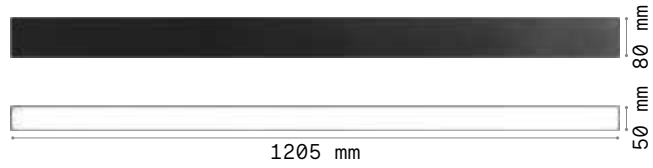

Fluo Wide 1200