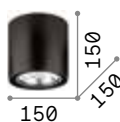

1,210 Kg / 0,0061 m³
GU10 max 1x 50W

€ 97

140872 White
243450 Black

3000 K
800 lm

189031 € 15,00