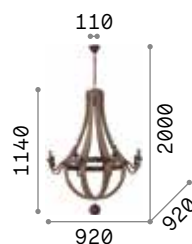

€ 780

033532 Chrome
114729 Gold

3000 K
510 lm
305486 € 6,00

Millennium

Metal frame and details with rust effect paint finish. Central decorative elements made of natural wood with antiqued effect.

IP20

8,330 Kg / 1,0291 m³
E14 max 8 x 40W