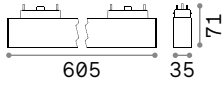

LED SMD SAMSUNG

Power	Beam	Lumen	CCT	Finish		Code	€
25W	98°	3800 lm	3000 K	Black	■	222950	152
		4050 lm	4000 K	Black	■	223032	152

0,700 Kg/0,0087 m³

Light beam: WIDE