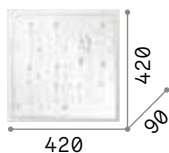

IP20

2,930 Kg / 0,0281 m³
E27 max 3x60W

€ 110

081441 Clear
091013 Color

101286 3000 K
340 lm

101286 € 2,60