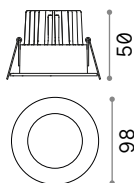

① 68 mm

0,220 Kg/0,0011 m³

LED COB Driver ON/OFF included

Power	Beam	Lumen	CCT	Finish	Code	€
8 W	38°	800 lm	3000 K	White	252025	77
				Black	252032	77