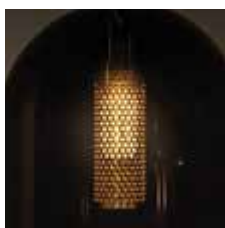

P. 346

P. 482

P. 520

Empire new

Gold plated metal frame and ceiling cap with magnetic closure without screws. Black PVC cable. Clear glass diffuser with gray shade.

LED Bulbs LED G9 4W 3000 K included.
Cod. **209043**