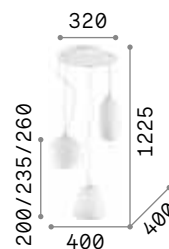

IP20

3,740 Kg / 0,0642 m³
E27 max 3 x 60W

€ 280

198095 White

3000 K
900 lm

123899 € 6,00