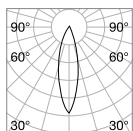

m	lx	øm
1	508	0,46
2	127	0,92
3	56	1,40
4	32	2,80
5	20	2,30