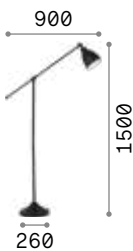

Newton

Chrome metal frame and diffuser. Available with satin nickel or matt black varnish finish. Adjustable arm. Adjustable diffuser with white enamel coating inside.

ON
OFF Lamp with integrated switch.

IP20

5,270 Kg / 0,0323 m³
E27 max 1x 42W

€ 120

015286 ■ Nickel
003528 ■ Black

3000 K
900 lm

123899

€ 6,00

P. 438