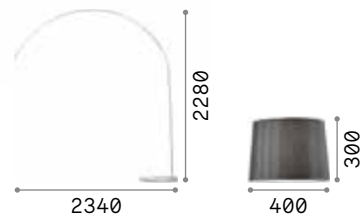

12,000 Kg / 0,0856 m³
E27 max 1x60W

0,430 Kg / 0,0709 m³

€ 600

€ 75

286686 White
286662 Chrome
286679 Black

046723 White
041742 Chrome
046471 Black

3000 K
1020 lm

101347

€ 8,00