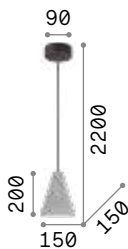

1,180 Kg / 0,0119 m³
E27 max 1x 15W

€ 116

110424 Concrete

101279 € 2,60