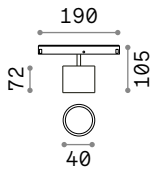

Ego Track Big

0,350 Kg/0,0035 m³

LED COB CITIZEN

Power	Beam	Control	Lumen	CCT	Finish		Code	€
10 W	38°	On-Off	1000 lm	3000 K	White		327556	140 <i>new</i>
					Black		300764	140 <i>new</i>