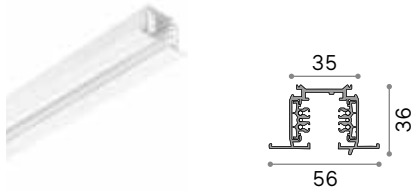

Link Trim DALI - 1-10V

TRACK

Length	Weight	Volume	Finish	Code	€
2000 mm	2,11 Kg	0,0048 m³	White	246895	76
			Black	249629	76

KIT RECESSED END CAP

Required	Finish	Code	€
Yes - 1 Kit x 1000 mm	Aluminum	188195	6
Yes	White	169613	4
	Black	169620	4