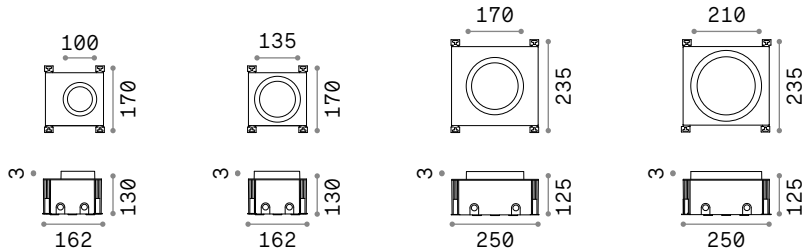

Taurus Wide

LED SMD BRIDGELUX Driver ON/OFF included

Measure	Weight	Volume	Power	Lumen	CCT	Finish		Code	€
∅100	1,100 Kg	0,0077 m³	6 W	620 lm	3000 K	Steel		325637	195 new
∅135	1,400 Kg	0,0091 m³	11 W	1250 lm	3000 K	Steel		325668	275 new
∅170	2,100 Kg	0,0137 m³	16 W	1750 lm	3000 K	Steel		325699	320 new
∅210	3,000 Kg	0,0183 m³	20 W	2700 lm	3000 K	Steel		325729	420 new