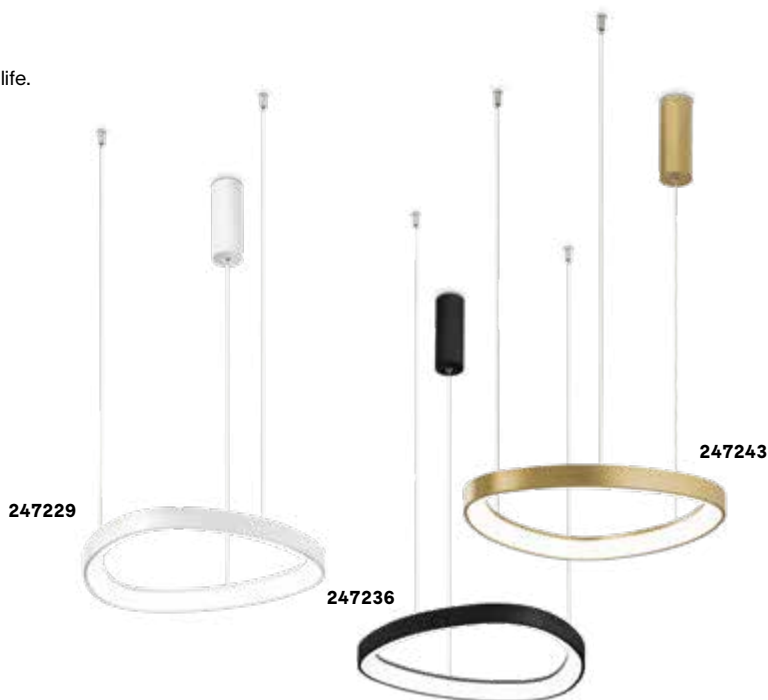

Gemini new

Powder coated or plated metal ceiling rose and body. Opal polycarbonate diffuser. Clear PVC cable. Available finishes: white, black or brushed brass. DALI/Push dimmable version available for the models with 810 mm and 610 mm diameter.

LED LED source 3000 K, 50.000 h life.

Model	Finish	Weight	Volume	Power	Lumen	Price	Dimming
303895	White	3,100 Kg	0,1134 m³	LED 80W	10000 lm	€ 650	
307695	Black						
307701	Brass						
247274	White	2,060 Kg	0,0774 m³	LED 59W	7600 lm	€ 430	On-Off / 525 Dali
304748	White						
247281	Black						
304724	Black						
269849	Brass						
304731	Brass						
247250	White	1,710 Kg	0,0462 m³	LED 48W	6600 lm	€ 330	On-Off / 425 Dali
304717	White						
247267	Black						
304694	Black						
269832	Brass						
304700	Brass						
247229	White	1,290 Kg	0,0230 m³	LED 38W	5100 lm	€ 240	On-Off / 425 Dali
247236	Black						
247243	Brass