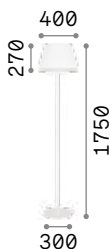

0,046 Kg / 0,0709 m³

€ 65

260136 White
304120 Dove Grey
260235 Black
260242 Beige

3000 K
900 lm
123899 € 6,00

Cylinder

Matt white varnished metal base.
White blown overlay and acid-etched glass diffuser.

Lamp with integrated switch.