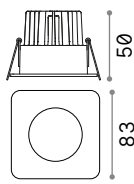

① 68 mm

0,240 Kg/0,0011 m³

LED COB Driver ON/OFF included

Power	Beam	Lumen	CCT	Finish	Code	€
8 W	38°	800 lm	3000 K	White	252049	77
				Black	252056	77

Light beam: ACCENT