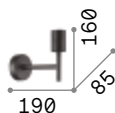

IP20

0,370 Kg / 0,0032 m³
E27 max 1x60W

€ 55

- 259765 White
- 259796 Nickel
- 259772 Black
- 259802 Brass