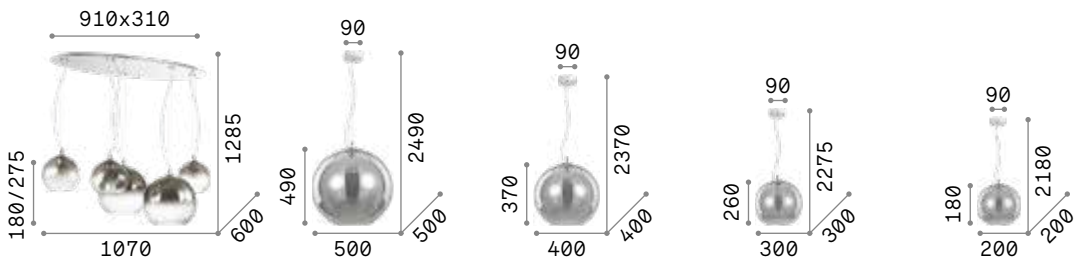

8,700 Kg / 0,2424 m³ E27 max 5 x 60W	4,000 Kg / 0,2220 m³ E27 max 1 x 60W	2,700 Kg / 0,1227 m³ E27 max 1 x 60W	2,050 Kg / 0,0664 m³ E27 max 1 x 60W	1,300 Kg / 0,0241 m³ E27 max 1 x 60W
€ 650	€ 450	€ 250	€ 165	€ 80
138305 Fade Chrome	094137 Smoky Grey	052816 Clear 250359 Fade Chrome 094229 Smoky Grey 250342 Chrome 111919 Copper	052809 Clear 149592 Fade Chrome 094236 Smoky Grey 250335 Chrome 111902 Copper	149585 Fade Chrome 250311 Smoky Grey 250304 Chrome 250328 Copper
3000 K 910 lm	3000 K 1020 lm	3000 K 1020 lm	3000 K 1120 lm	3000 K 1120 lm
119571 € 6,00	101347 € 8,00	101347 € 8,00	101323 € 7,00	101323 € 7,00