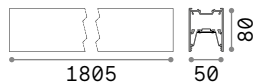

3,860 Kg/0,0269 m³
Cable length 2150 mm

LED SMD OSRAM Driver TRIDONIC ON/OFF included - UGR <13

Power	Beam	Lumen	CCT	Finish	Code	€
30 W	30°	2750 lm	3000 K	White	192499	430
				Black	192475	430
		2900 lm	4000 K	White	192444	430
				Black	192420	430

DIMMABLE DRIVER* Optional

	Power	Output	Measure (LxHxW)	Code	€
1-10V	39 W	700 mA	280x21x30 mm	216416	145
DALI/Push	38 W	700 mA	280x21x30 mm	216270	160

MOUNTING KIT Required - Page 641

Light beam: ACCENT