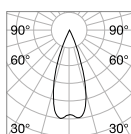

m	lx	Øm
1	3646	0,65
2	911	1,30
3	405	1,90
4	228	2,60
5	146	3,20