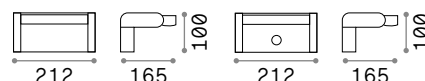

IP54

1,200 Kg / 0,0055 m³
LED 20,5W / 2000 lm

€ 115

287690 White
326863 Grey
287683 Anthracit.
287706 Black
307169 Coffee

IP54

1,300 Kg / 0,0055 m³
LED 21W / 2000 lm

€ 130

287720 White
326870 Grey new
287713 Anthracit.
287737 Black
307176 Coffee new