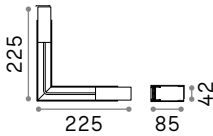

BLINDED CORNER RIGHT - LEFT Optional

Weight	Volume	Finish	Code	€
0,79 Kg	0,0090 m³	Black	283180	130