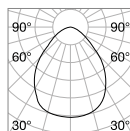

m	lx	øm
1	1562	1,90
2	390	3,70
3	174	5,60
4	98	7,50
5	62	9,40