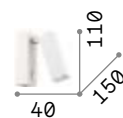

Page

White or black powder coated aluminum body. Adjustable diffuser with lens and jointed chrome metal piece.

LED LED source 3000 K, 30.000 h life.

ON OFF Lamp with integrated switch.