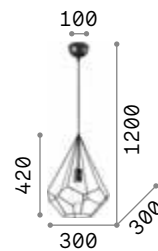

0,720 Kg / 0,0480 m³
E27 max 1x60W

€ 198

200897 White
148175 Black

2200 K
440 lm

151694 € 6,00