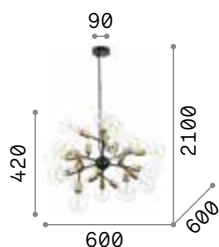

Spark

Matt black varnished metal ceiling rose and frame and plated bulb holders. Power cable coated with fabric.

IP20

3,000 Kg / 0,0885 m³
E27 max 24 x 25W

€ 500

238241 ■ Black

3000 K
1120 lm
101323 € 7,00

P. 342