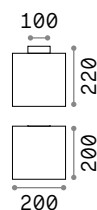

318837 White new

151960 € 2,00

P. 873

Luna

Turned die-cast aluminum body with powder coating. Opal color plastic diffuser.

LED Bulbs LED G9 3W 4000 K included in **213200** model. Cod. **209036**

IP44

1,470 Kg / 0,0120 m³
E27 max 1x42W