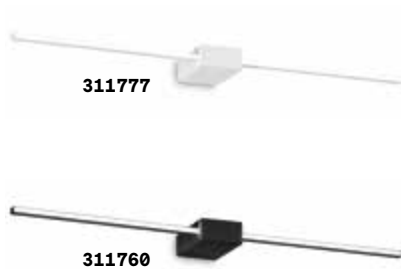

Theo new

Powder coated aluminum base and frame. Shiny opal polycarbonate diffuser. Finishes: white, black

LED LED source 3000 K, 30.000 h life.

IP20

0,600 Kg / 0,0168 m³ LED 20,5W / 1250 lm
 € 130

0,520 Kg / 0,0112 m³ LED 13,5W / 870 lm
 € 115