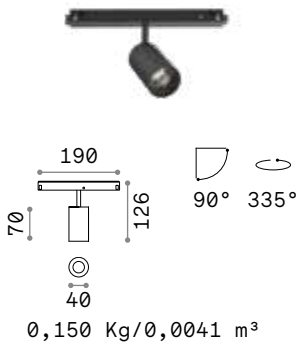

LED COB CITIZEN

Power	Beam	Control	Lumen	CCT	Finish	Code	€			
8 W	30°	On-Off	850 lm	3000 K	White	282985	107			
					Black	257631	107			
					Brass	282046	107			
			1-10V	900 lm	4000 K	Black	317984	107	new	
				850 lm	3000 K	White	303697	130		
				850 lm	3000 K	Black	303680	130		
		DALI	850 lm	3000 K	White	286426	160			
					Black	286419	160			
					900 lm	4000 K	Black	321936	160	new