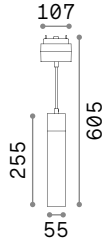

Arca Pendant

0,740 Kg/0,0056 m³

LED COB CITIZEN UGR <13

Power	Beam	Lumen	CCT	Finish		Code	€
15 W	34°	1550 lm	3000 K	Black	■	222981	180
		1650 lm	4000 K	Black	■	223063	180

Cables length 350 mm

LENS

Required	Beam	Code	€
No	18°	223285	8