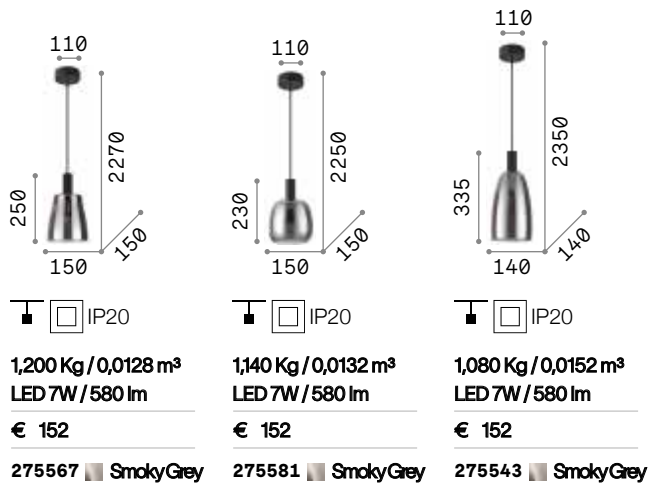

Coco

Powder coated metal frame with black finish. Clear acrylic diffuser with satin side. Clear blown glass with smoky finish. PVC cable.

LED LED source 3000 K, 20.000 h life.