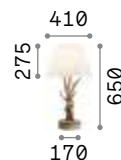

123899 € 6,00

Chalet

Metal frame and bearing structure. Handcrafted and hand painted resin decorative elements. An accurate reproduction of horns and carved wood.

Lamp with integrated switch.

IP20

3,500 Kg / 0,1650 m³
E27 max 1x60W