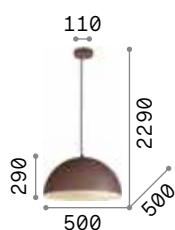

IP20

3,070 Kg / 0,0843 m³
E27 max 1 x 60W

€ 290

174228 ■ Coffee

3000 K
900 lm
101354 € 8,00