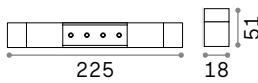

Weight	Volume	Control	Finish	Code	€
0,16 Kg	0,0005 m³	On-Off	White	286006	50
			Black	283111	50
		1-10V / DALI	White	289298	55
			Black	289304	55

MAIN CONNECTOR Required - 1 Kit x power source max 210 W