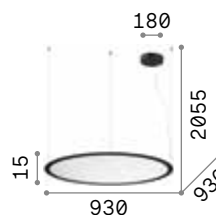

Norma 244

Deca 245

Orbit new

Matt varnished aluminum ceiling cap and frame. Coaxial clear PVC cables. Clear acrylic diffuser with texture obtained with laser. Finishes: white, black.

LED LED source 3000 K, 50.000 h life.