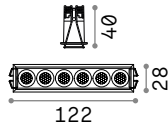

Lika Slim

LED SMD Driver ON/OFF included

Power	Beam	Lumen	CCT	Finish	Code	€
10 W	32°	1000 lm	3000 K	White	327501	65 new
				Black	305813	65 new

117 x 23 mm
0,180 Kg/0,0013 m³