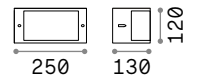

Rex-1 new

Powder coated die-cast aluminum body available in different colors: anthracite, white, coffee, grey or black. White acrylic diffuser.