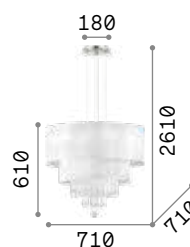

IP20

4,889 Kg / 0,1652 m³
E27 max 6 x 60W

€ 500

068299 White