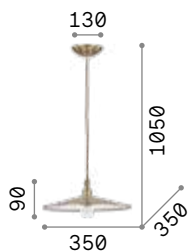

134871

Cantina

Metal frame, diffuser and bulb socket cover, available with antique brass or copper finish. Electrical cable covered with stranded fabric.

IP20

0,810 Kg / 0,0189 m³

E27 max 1x60W

€ 95

112732 ■ Copper
112701 ■ Ant. Brass