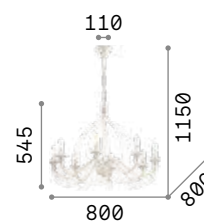

IP20

5,220 Kg / 0,3169 m³
E14 max 8 x 40W

€ 260

005898 White
057194 Rust

3000 K
470 lm

101224 € 2,50