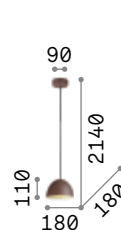

IP20

0,530 Kg / 0,0072 m³
E27 max 1 x 60W

€ 85

174204 ■ Coffee

3000 K
900 lm
123899 € 6,00