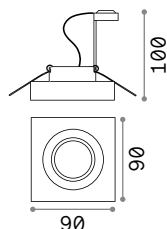

Ⓢ 60 mm
0,340 Kg/0,0012 m³
Purchase Qty. 3 pieces

GU10 Not included - Recommended bulb 108292

Power	Finish	Code	€
max 50W	Clear	114019	24