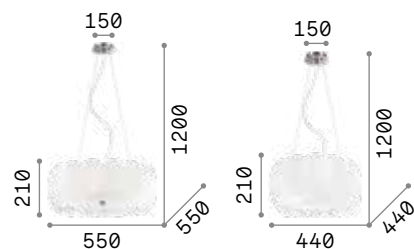

€ 395

214474 White

3000 K
910 lm

123936 € 5,50

P. 288

Ovalino

Diffuser composed of circular elements created from curved and acid-etched glass sheet. Steel cables adjustable in length with automatic devices.