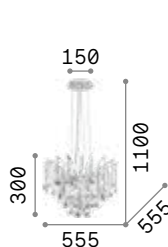

Audi-77

Octagonal and round cut crystal pendants. Pendant lamps with wires adjustable in length with an automatic device.

LED Bulbs LED G9 4W 3000 K included.
Cod. **209043**

6,550 Kg / 0,1347 m³
G9 max 8 x 40W

5,230 Kg / 0,1044 m³
G9 max 6 x 40W

€ 560

€ 500

020556 Chrome

019499 Chrome

305486 € 6,00

305486 € 6,00