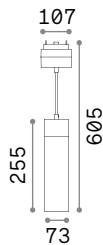

1,080 Kg/0,0056 m³

LED COB CITIZEN UGR <16

Power	Beam	Lumen	CCT	Finish		Code	€
21 W	30°	2100 lm	3000 K	Black	■	222998	200
		2150 lm	4000 K	Black	■	223070	200

Cables length 350 mm

LENS

Required	Beam	Code	€
No	15°	223292	8

Light beam: ACCENT