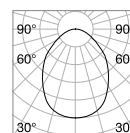

m	lx	øm
1	591	1,84
2	147	3,69
3	65	5,53
4	36	7,38
5	23	9,23