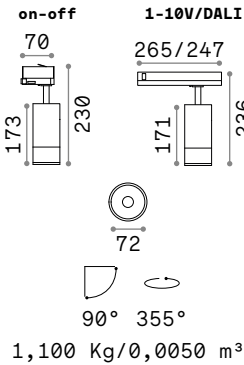

LED COB BRIDGELUX Driver included

Power	Beam	Driver	Lumen	CCT	Finish		Code	€	
25 W	20-55°	On-Off	2250 lm	3000 K	White		286600	92	
					Black		276243	92	
		1-10V	2250 lm	3000 K	White		322124	92	new
					Black		322100	92	new
			DALI	2250 lm	3000 K	White		302973	135
						Black		302966	135
DALI	2250 lm	3000 K	White		303017	155			
			Black		303000	155