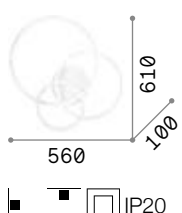

■ □ IP20
1,240 Kg / 0,0455 m³
LED 32W / 3150 lm
€ 195

265971 ■ White
 265988 ■ Black

Frame

Matt white or black varnished metal base and frame. Opal colour plastic diffusers. Direct light emission.

LED LED source 3000 K, 30.000 h life.