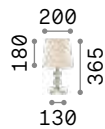

Queen

Gilded metal frame with cut crystal base and decorative elements. PVC foil shade covered with quilted decoration and gold glitters.

Lamp with integrated switch.

2,300 Kg / 0,0886 m³
E27 max 1x60W

€ 210

077758 ■ Gold

3000 K
910 lm

119571

€ 6,00

1,360 Kg / 0,0460 m³
E27 max 1x60W

€ 140

077741 ■ Gold

3000 K
910 lm

119571

€ 6,00

0,900 Kg / 0,0137 m³
E27 max 1x60W

€ 120

077734 ■ Gold

3000 K
910 lm

119571

€ 6,00

P. 566

Le Roy

Chrome metal frame and base with cut crystal decorative elements. PVC foil shade covered with fabric with quilted decoration and silver brilliants.

Lamp with integrated switch.

2,300 Kg / 0,0919 m³
E27 max 1x60W

€ 195

073408 ■ Chrome

3000 K
910 lm

119571

€ 6,00

1,360 Kg / 0,0456 m³
E27 max 1x60W

€ 127

073422 ■ Chrome

3000 K
910 lm

119571

€ 6,00

0,900 Kg / 0,0234 m³
E27 max 1x60W

€ 110

073439 ■ Chrome

3000 K
910 lm

119571

€ 6,00