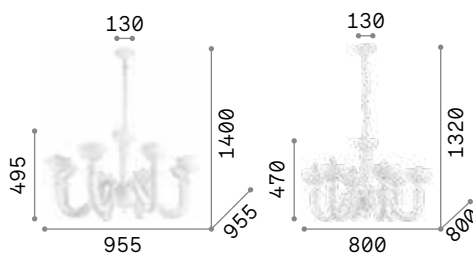

IP20

IP20

11,710 Kg / 0,1953 m³

8,110 Kg / 0,1547 m³

E14 max 8 x 28W

E14 max 6 x 28W

€ 900

€ 630

094007 White

093994 White

140339 Black

3000 K
420 lm

3000 K
420 lm

101217 € 2,50

101217 € 2,50