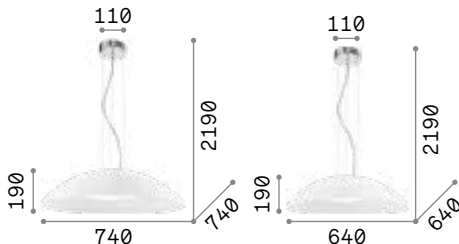

101330

€ 7,50

P. 306

Lena

Chrome metal frame. Double glass diffuser: frosted and coloured the external one, white the inner one. Suspension lamp provided with steel cables adjustable in length with automatic devices.