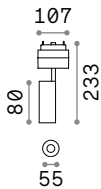

0,460 Kg/0,0030 m³

LED COB CITIZEN

Power	Beam	Lumen	CCT	Finish	Code	€
14W	36°	1550 lm	3000 K	Black	222967	140
		1650 lm	4000 K	Black	223049	140

LENS

Required	Beam	Code	€
No	18°	223094	8