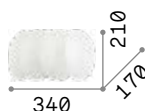

€ 6,00

305486

€ 6,00

Ovalino

Diffuser composed of circular elements created from curved and acid-etched glass sheet.

1,800 Kg / 0,0563 m³
E27 max 2x60W

€ 125

038025 White