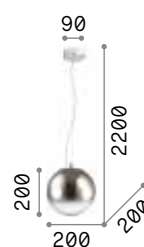

IP20

1,130 Kg / 0,0272 m³
E27 max 1x60W

€ 95

140711 FadeChrome

3000 K
910 lm

119571 € 6,00