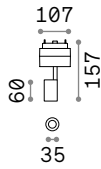

Arca Track

0,200 Kg/0,0015 m³

LED SMD CREE

Power	Beam	Lumen	CCT	Finish	Code	€
5W	34°	450 lm	3000 K	Black	222974	109
		490 lm	4000 K	Black	223056	109

LENS

Required	Beam	Code	€
No	20°	223087	8