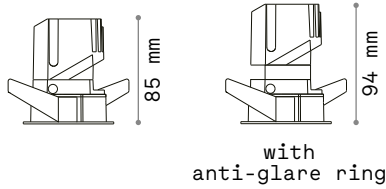

Bento - Source

0,400 Kg/0,0003 m³

LED COB CITIZEN Required - Driver TRIDONIC ON/OFF included

Power	Beam	Lumen	CCT	Finish	Code	€
9W	36°	730 lm	3000 K	Black	279596	45

DIMMABLE DRIVER* Optional

	Power	Output	Measure (LxHxW)	Code	€
1-10V	12 W	250 mA	122x25x40 mm	287843	58
DALI / Push	20 W	250 mA	120x29x51 mm	287850	87

0,400 Kg/0,0003 m³

LED COB CITIZEN Required - Driver TRIDONIC ON/OFF included

Power	Beam	Lumen	CCT	Finish	Code	€
13 W	36°	1000 lm	3000 K	Black	279602	50

DIMMABLE DRIVER* Optional

	Power	Output	Measure (LxHxW)	Code	€
1-10V / Push	20 W	350 mA	108x22x52 mm	287867	75
DALI / Push	20 W	350 mA	120x29x51 mm	287874	80

Light beam: **ACCENT**

m	lx	øm
1	1312	0,71
2	328	1,40
3	146	2,10
4	82	2,80
5	52	3,50

CRI≥90 9W 36° 730lm 3000K

m	lx	øm
1	1846	0,65
2	461	1,30
3	205	1,90
4	115	2,60
5	74	3,20

CRI≥90 13W 36° 1000lm 3000K

* The dimmable power supplies must be ordered in concomitance with the product and will be included inside the fittings by replacing the on-off power supply. ** Lens 36° included.