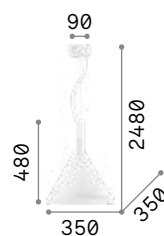

IP20

3,200 Kg / 0,1259 m³
E27 max 1x60W

€ 305

074313 White