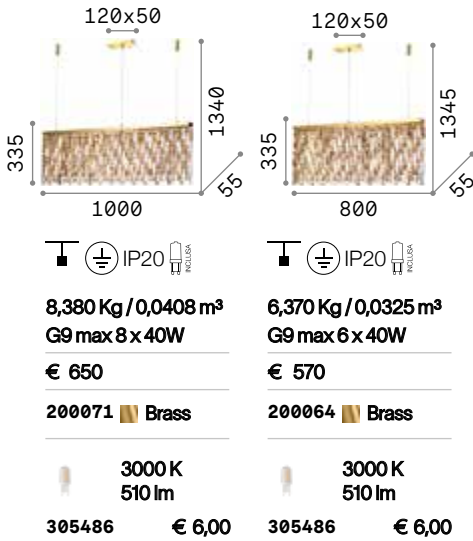

 **3000 K**
510 lm

305486 € 6,00

Elisir

Metal frame. Cut crystals prisms decorative elements amber.

LED Bulbs LED G9 4W 3000 K included.
Cod. **209043**

Martinez

Chromed or golden metal frame.
Decorative elements with fob-chains composed of octagons and transparent cut-crystals bars.