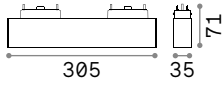

Arca Wide

LED SMD SAMSUNG

Power	Beam	Lumen	CCT	Finish		Code	€
13W	98°	1900 lm	3000 K	Black	■	222943	105
		2000 lm	4000 K	Black	■	223025	105

0,410 Kg/0,0025 m³