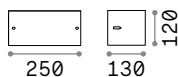

Rex-2

Powder coated die-cast aluminum body available in different colors: anthracite or white. White acrylic diffuser.