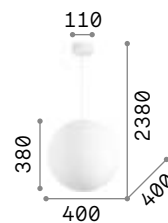

IP20

1,460 Kg / 0,0911 m³
E27 max 1x 25W

€ 225

226033 White

3000 K
950 lm

101330 € 7,50