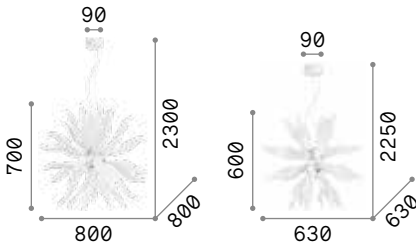

Leaves

White metal frame. White hand-shaped blown glass decorative elements. Steel cables adjustable in length.

LED Bulbs LED G9 4W 3000 K included.
Cod. **209043**

5,800 Kg / 0,1123 m³
G9 max 12 x 40W

€ 880

112268 White

305486 3000 K
510 lm

€ 6,00

3,700 Kg / 0,0702 m³
G9 max 8 x 40W

€ 580

111957 White

305486 3000 K
510 lm

€ 6,00