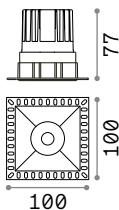

75 x 75 mm

0,300 Kg/0,0011 m³

LED COB CREE Driver ON/OFF included - CRI ≥80

Power	Beam	Lumen	CCT	Finish	Code	€
11W	36°	1100 lm	3000 K	White	319681	50 <i>new</i>
				Black	319674	50 <i>new</i>

DIMMABLE DRIVER* Optional

	Power	Output	Measure (LxHxW)	Code	€
1-10V/Push	20 W	250 mA	111x22x52 mm	217253	60
DALI/Push	12 W	250 mA	132x20x30 mm	202396	60

Light beam: ACCENT