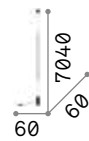

LED LED source 3000 K, 20.000 h life.

IP20

ON OFF Lamp with integrated switch.

1,200 Kg / 0,0124 m³
LED 15W / 1900 lm

€ 250

301051 White
301068 Black
301075 Brass

P. 078 P. 404 P. 472