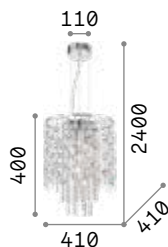

Evasione

Cut crystal pendants. Steel cables adjustable in length with automatic device.

LED Bulbs LED G9 4W 3000 K included.
Cod. **209043**

7,100 Kg / 0,1082 m³
G9 max 10 x 40W

5,900 Kg / 0,0706 m³
G9 max 8 x 40W

€ 570

€ 470

044767 Chrome

044774 Chrome

305486 € 6,00

305486 € 6,00