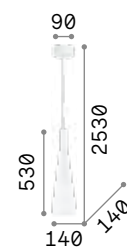

Milk

White enameled elliptical metal frame. White blown and acid-etched glass diffuser. Power cables adjustable in length.

IP20

4,220 Kg / 0,1024 m³
E27 max 3 x 60W

€ 265

030326 White

3000 K
900 lm

123899 € 6,00