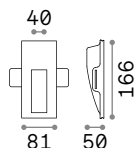

□ 81 x 166 mm
0,580 Kg/0,0012 m³

LED SMD AND DRIVER Included

Power	Lumen	CCT	Finish	Code	€
1W	55 lm	3000 K	White	249827	63

Light beam: **ASYMMETRICAL**