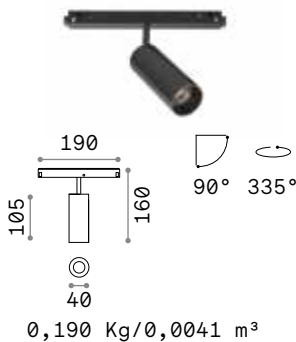

LED COB CITIZEN

Power	Beam	Control	Lumen	CCT	Finish	Code	€			
12 W	30°	On-Off	1200 lm	3000 K	White	282992	115			
					Black	257655	115			
					Brass	282053	115			
			1-10V	1250 lm	4000 K	Black	321967	115	new	
				1200 lm	3000 K	White	303710	135		
				1200 lm	3000 K	Black	303703	135		
		DALI	1200 lm	3000 K	White	286440	165			
					Black	286433	165			
					1250 lm	4000 K	Black	321943	165	new

Model	Required	Code	€
Ego 3 W	No	260853	5
Ego 8 W	No	260860	5
Ego 12 W	No	260860	5

Light beam: ACCENT