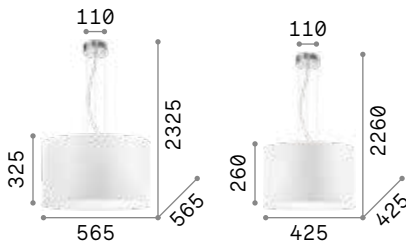

Enameled metal circular frame. PVC foil shade, covered with fabric. Steel cables adjustable in length with automatic devices.

2,810 Kg / 0,1412 m³
E27 max 5 x 60W

€ 255

009698 White

123899 € 6,00

2,020 Kg / 0,0614 m³
E27 max 3 x 60W