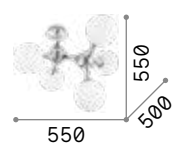

IP20

3,200 Kg / 0,1012 m³
E14 max 5 x 28W

€ 210

073712 White
241050 Brass

3000 K
480 lm

101200 € 2,50

P. 173