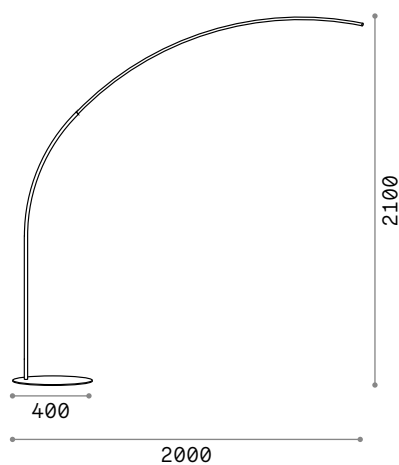

Comet new

Powder coated varnished metal base and body. Opal silicon diffuser.
Touch switch integrated on the body. Pvc cable with driver and plug. Finishes: white, black.

LED LED source 3000 K, 20.000 h life.

Lamp with dimmer.

Lamp with touch dimmer.

Lamp with integrated switch.

3,800 Kg / 0,0574 m³
LED 30W / 2850 lm

€ 295

304649 White new
304168 Black new