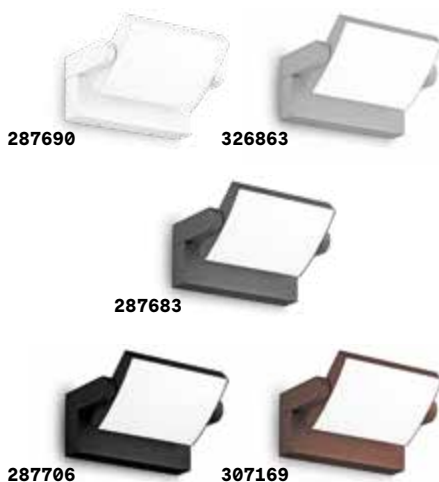

IP54

1,200 Kg / 0,0055 m³
LED 20,5W / 2000 lm

€ 115

287690 White
326863 Grey
287683 Anthracit.
287706 Black
307169 Coffee

IP54

1,300 Kg / 0,0055 m³
LED 21W / 2000 lm

€ 130

287720 White
326870 Grey new
287713 Anthracit.
287737 Black
307176 Coffee new