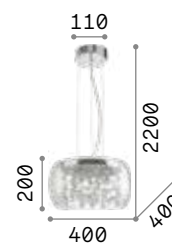

5,890 Kg / 0,0876 m³
G9 max 5 x 40W

€ 445

031743 Clear
197661 SmokyGrey

3000 K
510 lm

305486 € 6,00

Bulbs LED G9 4W 3000 K included.
Cod. 209043