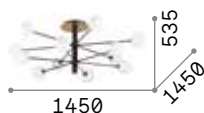

IP20 INCLUSA

7,600 Kg / 0,1787 m³
G9 max 12 x 15W

€ 700

273709 ■ Black

3000 K
510 lm
305486 € 6,00