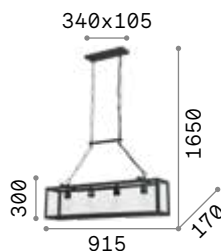

P. 497

Igor

Metal body with matt black enamel finish. Shade made of clear glass slabs.

IP20

8,810 Kg / 0,0941m³
E27 max 4 x 60W

€ 390

092942 ■ Black

2200 K
440 lm
151694 € 6,00