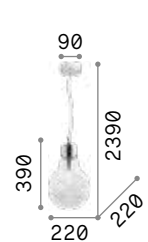

IP20

1,500 Kg / 0,0334 m³
E27 max 1x60W

€ 84

033679 Clear

3000 K
910 lm

119571 € 6,00