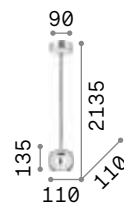

0,520 Kg / 0,0040 m³
GU10 max 1x28W

€ 70

231228 White
116457 Chrome
231259 Black

3000 K
540 lm

123943 € 3,50