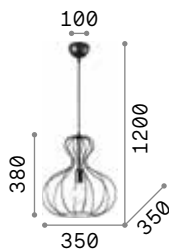

Ampolla

Metal ceiling rose, bulb socket and decorative structure with white or black finishes. Power cable adjustable in length.

200903

167497

0,950 Kg / 0,0709 m³
E27 max 1x60W

€ 120

194295 White
148502 Black