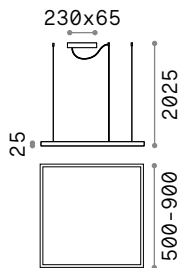

LED SMD Driver ON/OFF included

Measure	Weight	Volume	Power	Driver	Lumen	CCT	Finish		Code	€
500x500	1,730 Kg	0,0422 m³	33 W	On-Off	3300 lm	3000 K	White		259154	210
							Black		259161	210
700x700	2,000 Kg	0,0819 m³	41 W	On-Off	4350 lm	3000 K	White		259178	255
							Black		259185	255
900x900	2,100 Kg	0,1317 m³	53 W	On-Off	5250 lm	3000 K	White		259192	310
							Black		259208	310