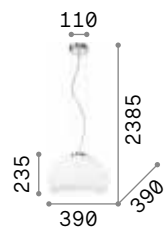

IP20

3,700 Kg / 0,0693 m³
E27 max 1x 60W

€ 200

132389 White

3000 K
900 lm

101354 € 8,00