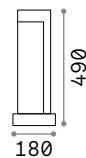

IP55

6,800 Kg / 0,0377 m³
LED 9W / 430/450 lm

€ 250

246994 ■ Granite 3000K
157856 ■ Granite 4000K