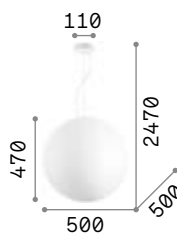

IP20

1,780 Kg / 0,1662 m³
E27 max 1x 25W

€ 360

226040 White

3000 K
950 lm

101330 € 7,50