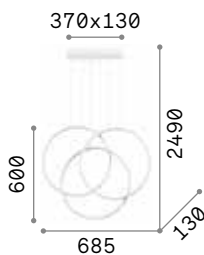

Frame

Matt white or black varnished metal base and frame. Opal colour plastic diffusers. Adjustable in length cables. Direct light emission.

LED LED source 3000 K, 30.000 h life.

IP20

3,500 Kg / 0,1050 m³
LED 82W / 7300 lm

€ 355

269351 White
269337 Black