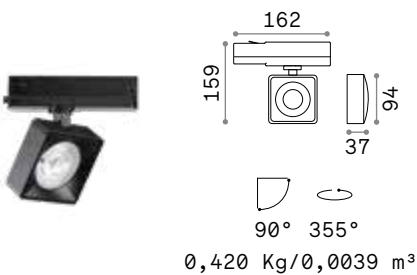

LED COB CREE Driver PHILIPS ON/OFF included

Power	Beam	Lumen	CCT	Finish	Code	€
22 W	36°	2000 lm	3000 K	White	296364	135
				Black	296357	135

[Link - Page 718](#)

Light beam: ACCENT

m	lx	Øm
1	3646	0,65
2	911	1,30
3	405	1,90
4	228	2,60
5	146	3,20

CRI≥95 22W 36° 1750lm 3000K