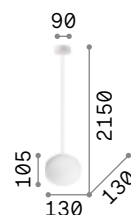

IP20 INCLUDE

0,540 Kg / 0,0204 m³
G9 max 1x4W

€ 70

new 297781 White new

P. 291

P. 485

3000 K
900 lm
123899 € 6,00

3000 K
900 lm
123899 € 6,00

3000 K
510 lm
305486 € 6,00