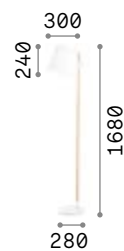

IP20

5,200 Kg / 0,0818 m³
E27 max 1x 60W

€ 230

272245 ■ White
282084 ■ Black

3000 K
1020 lm

101347 € 8,00

P. 498