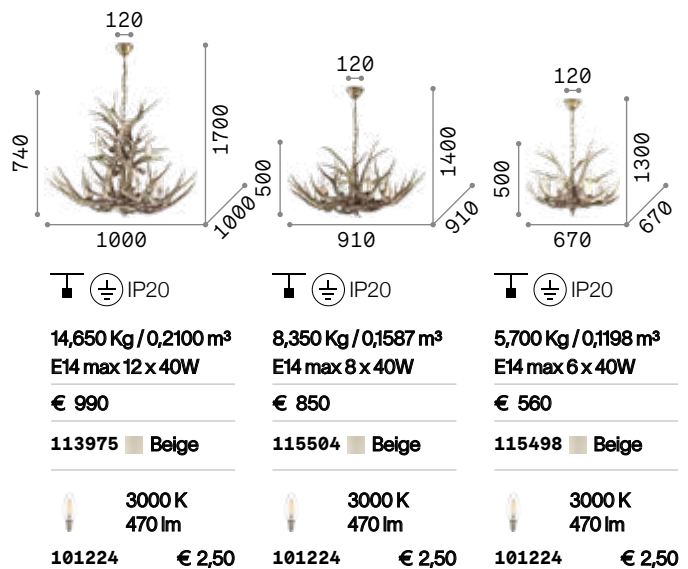

P. 460 P. 508