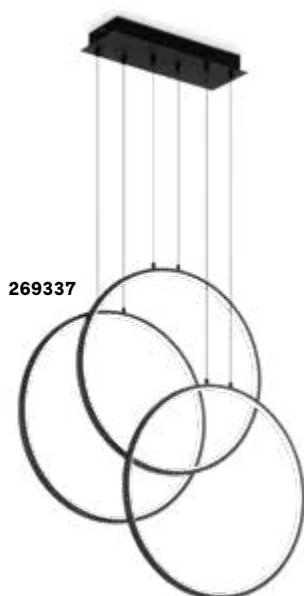

Frame

Matt white or black varnished metal base and frame. Opal colour plastic diffusers. Adjustable in length cables. Direct light emission.

LED LED source 3000 K, 30.000 h life.

IP20

3,500 Kg / 0,1050 m³
LED 82W / 7300 lm

€ 355

269351 White
269337 Black

IP20

4,270 Kg / 0,0689 m³
LED 80W / 9100 lm

€ 555

253596 White
269375 Black