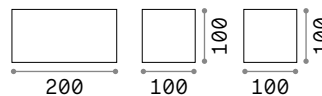

Atom new

Powder coated aluminum body.
Glass diffusers. Double light beam,
up and down with adjustable width
and movable wings.

LED source 3000 K, 30.000 h life.

IP54

IP54

1,160 Kg / 0,0025 m³
LED 23W / 2100 lm