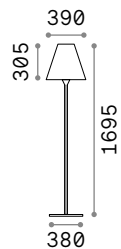

IP44

8,840 Kg / 0,1405 m³
E27 max 1x60W

€ 310

180953 White

4000 K
1000 lm

151991 € 2,00