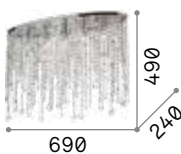

Rain

Chrome metal frame. Pendants composed of multi-shaped cut crystal beads and final drops.

IP20

3,820 Kg / 0,0225 m³
E14 max 5 x 40W

€ 340

008455 Chrome

3000 K
470 lm
101224 € 2,50