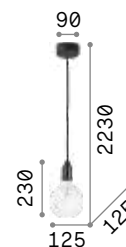

0,320 Kg / 0,0098 m³
E27 max 1x 60W

€ **67**

113302 **White**
113319 **Black**

3000 K
1020 lm

101347 € **8,00**

P. 428