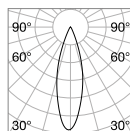

m	lx	øm
1	4788	0,51
2	1197	1,03
3	532	1,55
4	299	2,06
5	191	2,58