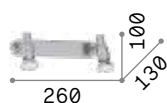

0,400 Kg / 0,0025 m³
GU10 max 2x 50W

€ 45

142081 White
142050 Chrome
018836 Nickel