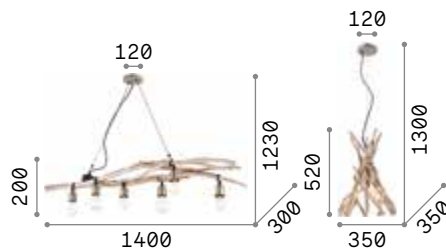

Metal ceiling cup. Suspended structure made of natural branches. Brushed metal bulb socket cover.

IP20

4,500 Kg / 0,1402 m³
E27 max 6x60W

€ 430

180922 Wood

2200 K
370 lm

151687 € 4,60

IP20