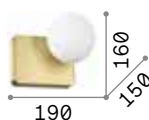

Penta new

Metal frame. White acid-etched blown glass diffusers with screw fastening. Finishes: brushed gold.

LED Bulbs LED G9 4W 3000 K included.
Cod. **209043**

IP20

0,600 Kg / 0,0060 m³

G9 max 1x 4W

€ 58

314334 **Gold** new

3000 K
510 lm

305486 € 6,00 P. 352