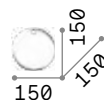

0,250 Kg / 0,0054 m³

€ 45

289861 ■ Clear new
327433 ■ White new
327457 ■ Smok. Gra. new
327419 ■ Amber new