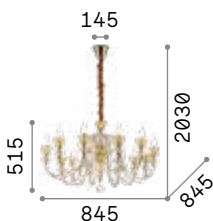

IP20

14,930 Kg / 0,3414 m³
E14 max 12 x 40W

€ 1050

140612 ■ Gold

3000 K
430 lm

101248 € 2,50