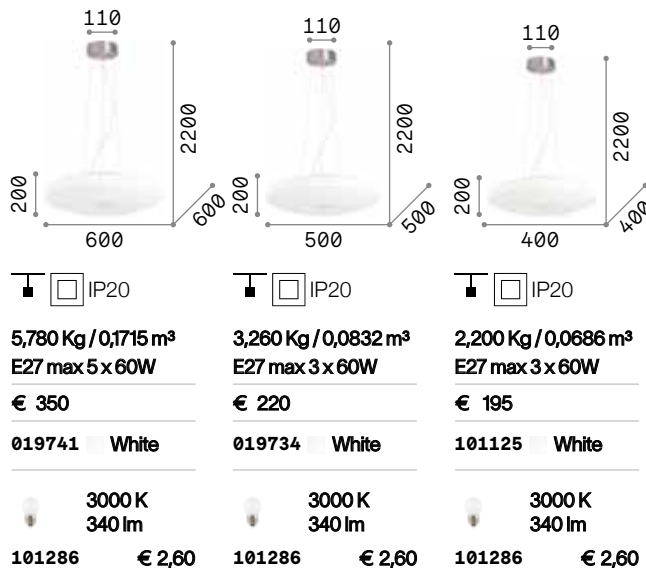

P. 287

P. 397

P. 485

Glory

Satin nickel ceiling rose. White acid-etched blown glass diffuser. Pendant lamps provided with steel cables adjustable in length with automatic blocking mechanisms.

Ulisse

Metal frame coated with matt white enamel. Blown acid-etched white glass diffuser. Suspension models provided with steel cables adjustable in length with automatic blocking mechanisms.