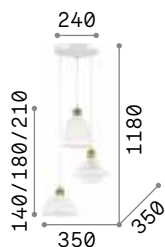

E27 max 1x60W

€ 135

159867 Wood

3000 K
910 lm

119571 € 6,00

Lugano

Matt varnished metal ceiling cup. Power cable coated with fabric with antique brass metal bulb socket cover. Ceramic diffuser.

IP20