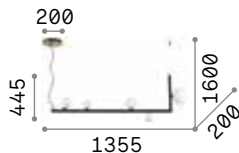

Birds

Varnished metal frame with satin brass decorative disc. White acid-etched blown glass diffusers. PVC electrical cable. Color: matt black with satin brass detail.

LED Bulbs LED G9 4W 3000 K included.
Cod. **209043**

IP20

2,750 Kg / 0,1353 m³
G9 max 5 x 15W

€ 283

273648 ■ Black

3000 K
510 lm

305486 € 6,00

P. 337 P. 433 P. 494 P. 522