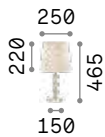

Queen

Gilded metal frame with cut crystal base and decorative elements. PVC foil shade covered with quilted decoration and gold glitters.

Lamp with integrated switch.

2,300 Kg / 0,0886 m³
E27 max 1x60W

€ 210

077758 ■ Gold

3000 K
910 lm

119571

€ 6,00

1,360 Kg / 0,0460 m³
E27 max 1x60W

€ 140

077741 ■ Gold

3000 K
910 lm

119571

€ 6,00

0,900 Kg / 0,0137 m³
E27 max 1x60W

€ 120

077734 ■ Gold

3000 K
910 lm

119571

€ 6,00

P. 566

Le Roy

Chrome metal frame and base with cut crystal decorative elements. PVC foil shade covered with fabric with quilted decoration and silver brilliants.

Lamp with integrated switch.

2,300 Kg / 0,0919 m³
E27 max 1x60W

€ 195

073408 ■ Chrome

3000 K
910 lm

119571

€ 6,00

1,360 Kg / 0,0456 m³
E27 max 1x60W

€ 127

073422 ■ Chrome

3000 K
910 lm

119571

€ 6,00

0,900 Kg / 0,0234 m³
E27 max 1x60W

€ 110

073439 ■ Chrome

3000 K
910 lm

119571

€ 6,00