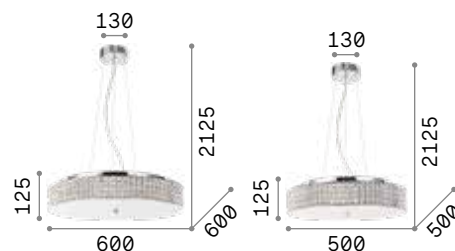

10,000 Kg / 0,1202 m³
G9 max 12 x 40W

€ 800

093062 Chrome

3000 K
510 lm

305486 € 6,00

7,100 Kg / 0,0890 m³
G9 max 9 x 40W

€ 650

093048 Chrome

3000 K
510 lm

305486 € 6,00

P. 356

P. 454

P. 510