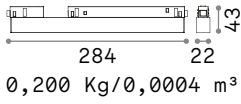

Ego Wide

LED SMD SAMSUNG

Power	Beam	Control	Lumen	CCT	Finish		Code	€		
7 W	110°	On-Off	850 lm	3000 K	White		283029	85		
					Black		257709	85		
1-10V	110°	On-Off	880 lm	4000 K	Black		317960	85 <i>new</i>		
					850 lm	3000 K	White		303796	130
			DALI	850 lm	3000 K	Black		303789	130	
						White		286501	145	
880 lm	4000 K	Black		286495	145					
				322025	145 <i>new</i>