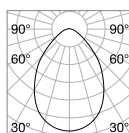

m	lx	øm
1	1056	1,60
2	264	3,20
3	117	4,81
4	66	6,41
5	42	8,01