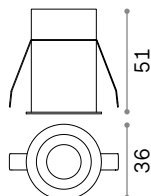

⌀ 35 mm

0,100 Kg/0,0003 m³

LED SMD Driver ON/OFF included*

Power	Beam	Lumen	CCT	Finish	Code	€
3W	23°	270 lm	3000 K	White	274782	41

Light beam: SPOT