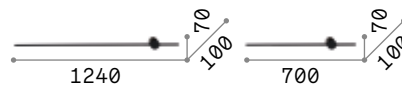

Essence

Powder coated aluminum base and body. Opal color acrylic diffuser. Indirect lighting emission. Color: white or black.

LED LED source 3000 K, 30.000 h life.

IP20	IP20
1,040 Kg / 0,0163 m³ LED 20W / 2650 lm € 240	0,800 Kg / 0,0205 m³ LED 12,5W / 1650 lm € 182
265575 White 285108 Black	285115 White 265643 Black