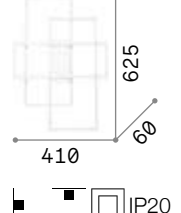

■ ■ □ IP20
1,240 Kg / 0,0264 m³
LED 31W / 4250 lm
€ 290
230726 ■ White
270661 ■ Black