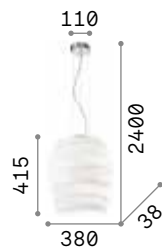

IP20

3,390 Kg / 0,0871 m³
E27 max 1x 60W

€ 280

001814 ■ White
001821 ■ Grey

3000 K
900 lm

101354 € 8,00

Karma

Chrome metal frame. White coated and acid-etched blown glass diffuser. Steel wires adjustable in length with automatic blocking mechanisms.