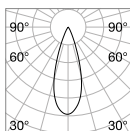

m	lx	øm
1	2410	0,59
2	602	1,19
3	268	1,78
4	151	2,38
5	96	2,98