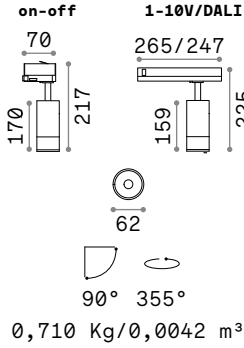

LED COB BRIDGELUX Driver included

Power	Beam	Driver	Lumen	CCT	Finish		Code	€	
15 W	20-55°	On-Off	1550 lm	3000 K	White		286594	73	
					Black		276182	73	
		1-10V	1550 lm	3000 K	White		322094	73	new
					Black		322087	73	new
			DALI	1550 lm	3000 K	White		302959	116
						Black		302942	116
DALI	1550 lm	3000 K	White		302997	135			
			Black		302980	135