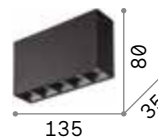

LED LED source 3000 K, 50.000 h life.

IP20

0,370 Kg / 0,0011 m³
LED 12,5W / 1200 lm

€ 90

248530 ■ White
244884 ■ Black

P. 786

Dynamite

Powder coated or plated or brushed metal frame. Adjustable diffusers.