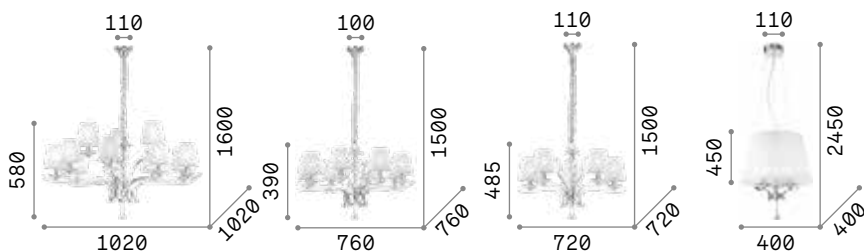

Pegaso

Chromed or satin brass metal frame. Cut crystal main body, candle cups and pendants. Organza fabric shades. Velvet chain cover.

059242

197739

IP20

8,100 Kg / 0,3349 m³
E14 max 12 x 28W

€ 840

066431 White
197746 Brass