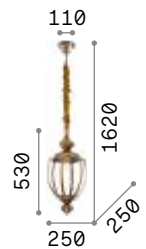

Norma

Metal frame with chrome or antique brass finish. Diffuser composed of clear glass sheets with polished edges. Velvet chain cover.

094786

005911

IP20

2,620 Kg / 0,0286 m³
E27 max 1x 60W

€ 210

094786 Chrome
005911 Ant. Brass

3000 K
430 lm

101279 € 2,60