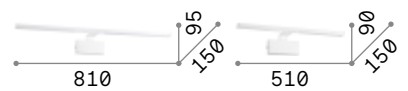

■ □ IP20

0,660 Kg / 0,0264 m³
LED 18W / 2250 lm

€ 165

225029 **White**
224992 **Chrome**
225005 **Brass**

■ □ IP20

0,650 Kg / 0,0162 m³
LED 12,5W / 1450 lm

€ 125

224985 **White**
224930 **Chrome**
224954 **Brass**