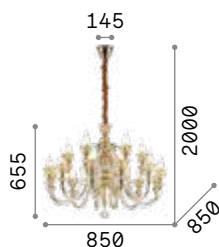

101224 € 2,50

Strauss

Metal frame and details with gold finish. Blown clear glass arms. Amber crystal decorative elements. Velvet chain cover.

IP20

20,700 Kg / 0,4508 m³
E14 max 18 x 40W

€ 1400

140629 ■ Gold