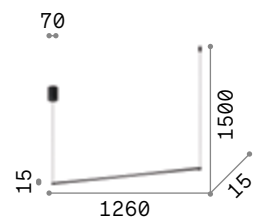

0,450 Kg / 0,0019 m³
LED 11,5W / 1150 lm / 51°

€ 155

194189	White
194202	Black

Essence

Powder coated aluminum ceiling rose and body. Opal color acrylic diffuser. PVC cables. Colors: white or black.

LED LED source 3000 K, 30.000 h life.