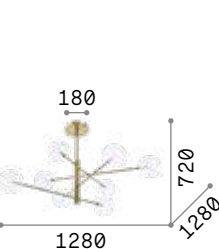

4,460 Kg / 0,1427 m³
G4 max 8 x 2W

€ 750

275178 Chrome
275215 Brass

3000 K
200 lm

222257 € 4,00