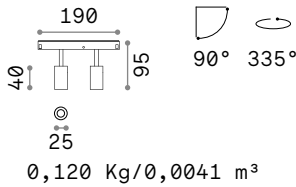

Ego Track Double

LED SMD OSRAM

Power	Beam	Control	Lumen	CCT	Finish	Code	€	
5 W	30°	On-Off	400 lm	3000 K	White	282947	120	
					Black	257624	120	
					Brass	282008	120	
			1-10V	430 lm	4000 K	Black	321714	120 new
				400 lm	3000 K	White	303611	145
				400 lm	3000 K	Black	303604	145
		DALI	400 lm	3000 K	White	286341	170	
			400 lm	3000 K	Black	286334	170	
			430 lm	4000 K	Black	321677	170 new	

LED COB CITIZEN