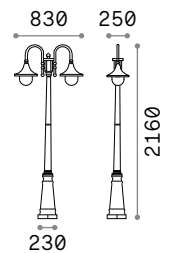

Cima

Totally die-cast aluminum frame.
 Anthracite, coffee or black and gold
 finish. Transparent acrylic diffuser.

246833

024097

246840

IP43

3,340 Kg / 0,1467 m³
 E27 max 2 x 60W

€ 306