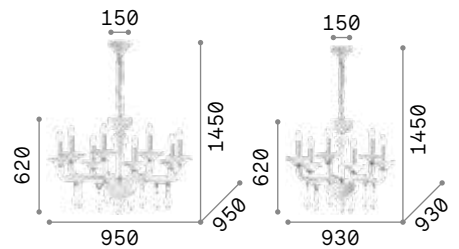

IP20

7,700 Kg / 0,1797 m³
E14 max 8 x 40W

€ 750

199382 Clear
199412 Amber

3000 K
480 lm

101200 € 2,50

Miramare

Blown and hand finished clear and white glass chandelier. Chrome metal bulb socket covers and details. Velvet chain cover.