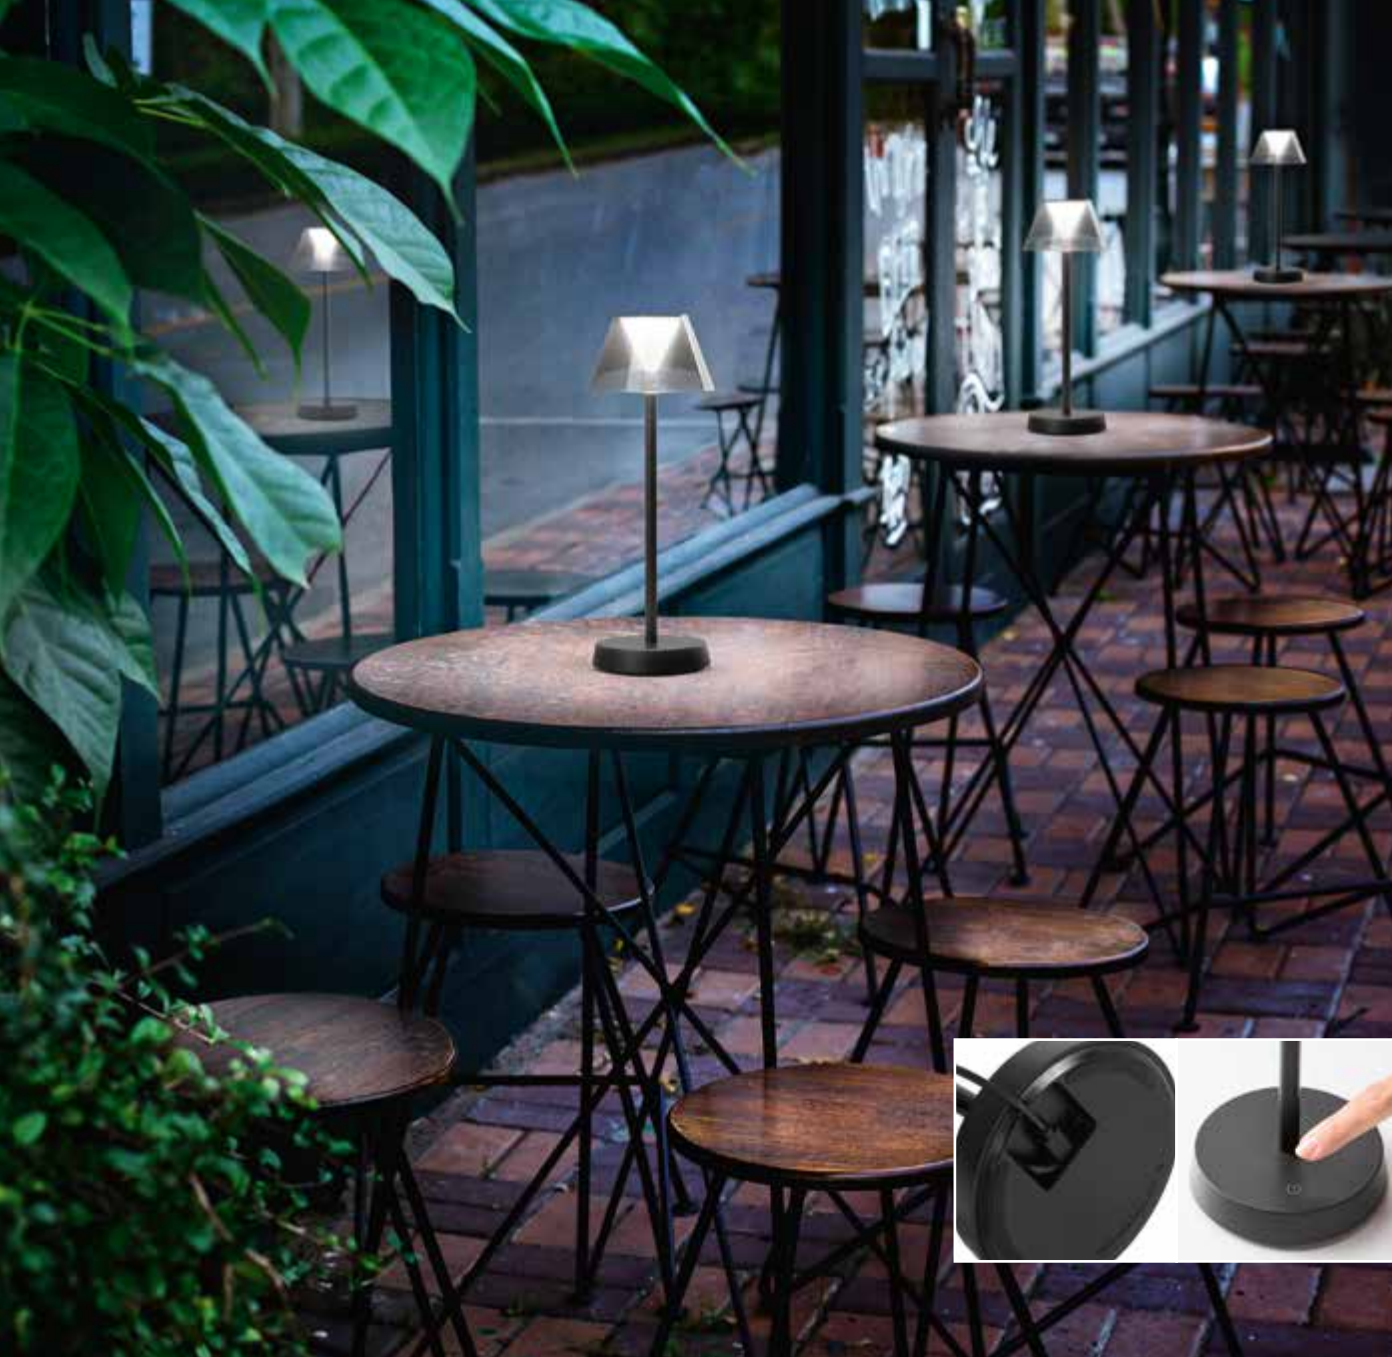

Lolita

Table lamp with rechargeable battery with white, grey, black or coffee finish. Plastic base. Metal frame. Plastic diffuser. The table lamp has 14 hours autonomy. Battery charging time 7 hours.

LED LED source 3000 K, 25.000 h life.

ON/OFF Lamp with integrated switch.

+ Lamp with dimmer.

Hand icon Lamp with touch dimmer.

Battery icon Lamp with rechargeable battery included. 14 hours life.

IP54

0,550 Kg / 0,0078 m³
LED 2,8W / 250 lm

€ 55

286723 White
286730 Grey
286716 Black
286747 Coffee