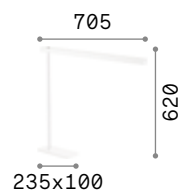

IP20

2,220 Kg / 0,0084 m³
LED 6,3W / 400 lm

€ 185

147642 ■ White
147659 ■ Black