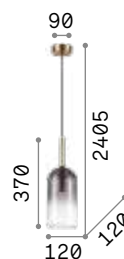

0,600 Kg / 0,0168 m³
G9 max 1x28W

€ 100

309804 Fade Chr.new

3000 K
510 lm
305486 € 6,00