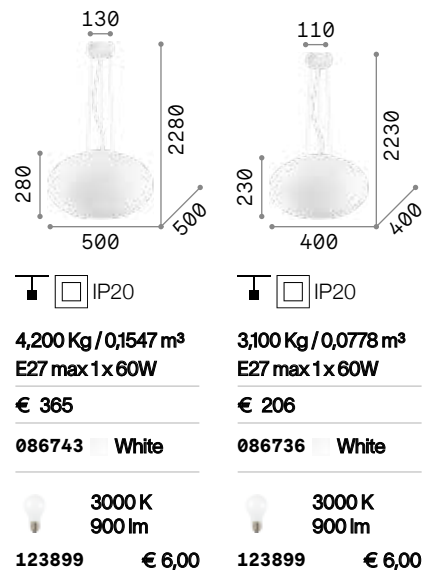

€ 255

074139 White

3000 K
900 lm

123899 € 6,00

P. 294

P. 394

Candy

White metal frame. Blown acid-etched white glass diffuser. Steel cables adjustable in length with automatic devices.