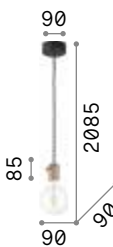

Lamp with integrated switch.

0,220 Kg / 0,0015 m³
E27 max 1x 60W

€ 55

- 163123 Copper
- 163154 Brass
- 163109 Ant. Brass
- 163161 Lead

2200 K
330 lm

223933 € 8,00

Edison

Metal ceiling cup and bulb holder with matt white or black varnish finish. Electrical cable coated with fabric.