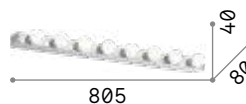

Privè

Totally metal body with different finishes. The absence of diffuser allows putting on a wide range of E14 bulbs.

159423

045627

159508

179681

805

⏏ IP20

1,420 Kg / 0,0143 m³
E14 max 8x 40W

€ 128

159522 White
045634 Chrome

⏏ IP20

1,100 Kg / 0,0095 m³
E14 max 6x 40W

€ 100

159423 White
045627 Chrome
159508 Black
179681 Brass

💡 3000 K
420 lm
101217 € 2,50

💡 3000 K
420 lm
101217 € 2,50