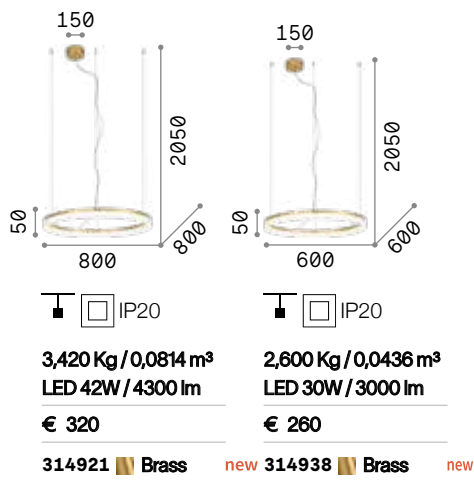

IP20

IP20

5,400 Kg / 0,1141 m³
LED 61W / 9100 lm

3,200 Kg / 0,0580 m³
LED 38W / 6200 lm

€ 800

€ 450

328003 White new 327990 White new
314037 Black new 314013 Black new

Gemini new

IP20

1,900 Kg / 0,0607 m³
LED 55W / 6100 lm

€ 390 On-Off / 500 Dali

253664	White	On-Off
304571	White	Dali/Push
269450	Black	On-Off
304588	Black	Dali/Push
269467	Brass	On-Off
304595	Brass	Dali/Push

IP20

1,500 Kg / 0,0354 m³
LED 48W / 5300 lm

LED LED source 3000 K, 30.000 h life.

Oracle Slim Round

Suspended lamp consisting of a thin matt white or black painted aluminum frame and opal polycarbonate diffuser. Available in four different sizes. Integrated LEDs; available in 3000 K and 4000 K color temperatures and ON-OFF or DALI/Push control; CRI ≥ 80; LED useful life 20.000 h ; IP20 protection, insulation class II.