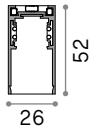

Ego - High

TRACK HIGH No mounting kit required, direct ceiling installation
Maximum length per power source: 25 meters

Length	Weight	Volume	Finish	Code	€
1000 mm	0,80 Kg	0,0023 m³	White	282886	62
			Black	258027	62
2000 mm	1,60 Kg	0,0046 m³	White	282893	125
			Black	266145	125