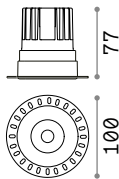

Game Trimless

⌀ 75 mm

0,300 Kg/0,0011 m³

LED COB CREE Driver ON/OFF included - CRI ≥80

Power	Beam	Lumen	CCT	Finish	Code	€
11W	36°	1100 lm	3000 K	White	319667	50 <i>new</i>
				Black	319650	50 <i>new</i>