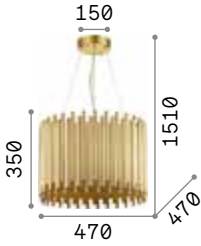

Pan

Metal frame. Diffusers made of decorative elements with metal tube shape of different length. Steel cables adjustable in length.

IP20

13,920 Kg / 0,1355 m³
E27 max 5 x 60W

€ 830

208817 ■ Gold

3000 K
910 lm