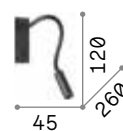

IP20

0,240 Kg / 0,0027 m³
LED 3W / 300 lm

€ 130

285320 ■ White
272030 ■ Black