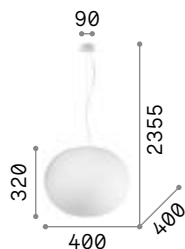

IP20

2,600 Kg / 0,0810 m³
E27 max 1x42W

€ 200

327884 White