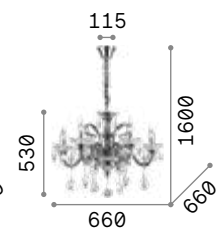

IP20

9,200 Kg / 0,1095 m³
E14 max 6 x 40W

€ 635

114194 Clear
081540 Ivory
081502 Grey

101224

3000 K
470 lm

€ 2,50