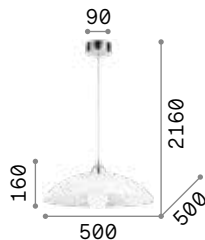

Lana

Transparent glass diffuser with silkscreen decorations inside and sandblasted outside. Chrome metal glass holders.

2,720 Kg / 0,0533 m³

E27 max 1x60W

€ 116

068169 White

3000 K
950 lm

101330

€ 7,50

P. 306