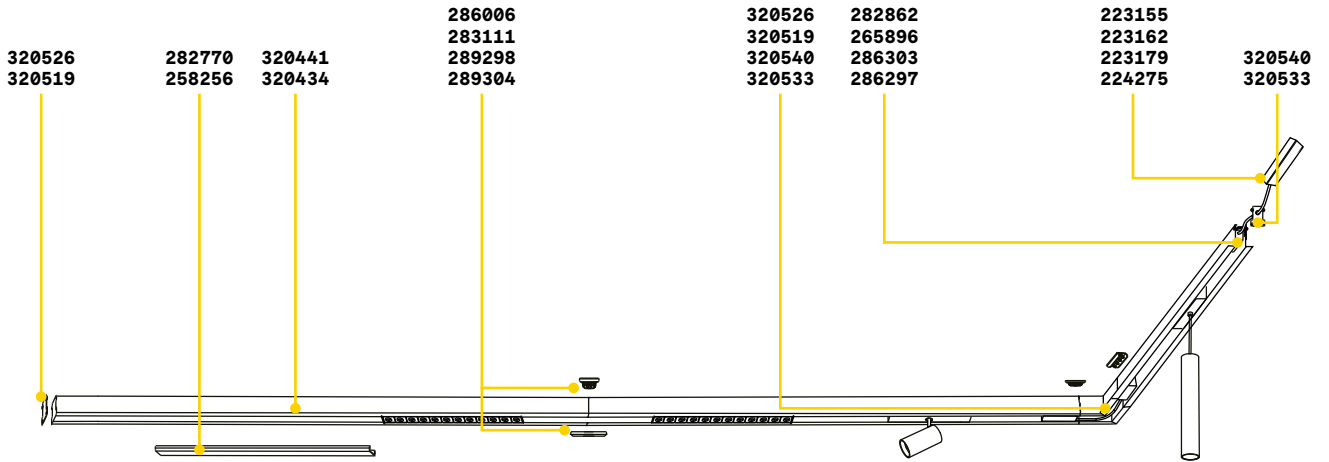

Ego - Assembly plans

Ego - Drivers

DRIVER MEANWELL ON/OFF Required

Power	Output	Class	Measure(LxHxW)	Driver box	Code	€
75 W	48 Vdc	⊕	171x37x62 mm	255x55x75 mm	223155	140
100 W	48 Vdc	⊕	220x37x68 mm	330x60x80 mm	223162	185
150 W	48 Vdc	⊕	228x37x68 mm	330x60x80 mm	223179	205
240 W	48 Vdc	⊕	244x39x68 mm	330x60x80 mm	224275	230

DRIVER BOX Optional

Material	Measure(LxHxW)	Color	Code	€
Metal	255x55x75 mm	White	302379	25
		Black	302362	25
	330x60x80 mm	White	302355	30
		Black	302348	30

MAGNETIC DRIVER Required - Cable length 2000 mm It replaces Driver + Main connector

Power	Output	Class	Measure(LxHxW)	Code	€
100 W	48 Vdc	□	297x20x16 mm	296302	90
150 W	48 Vdc	□	268x43x16 mm	325750	95 new
200 W	48 Vdc	□	268x43x16 mm	325767	110 new

* Codes **325750** and **325767** suggested use with HIGH and RECESSED versions.