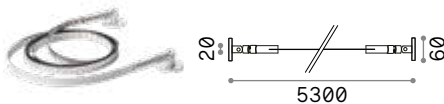

Tesi

Flexible steel tape for wall-to-wall application, used as a support for the strip led application, it can be a light source for indirect lighting. 5 or 10 meters maximum length and its minimal section disappears inside the environment. This guarantees a result of extreme formal elegance.

Available finishes: steel, white or black.
Ideal for environments of historical and architectural feature which already have strong personality.

STRIP LED SUPPORT

Length	Weight	Volume	Finish	Code	€
5000 mm	0,35 Kg	0,0234 m³	Steel	258300	130
			White	302256	130
			Black	302263	130