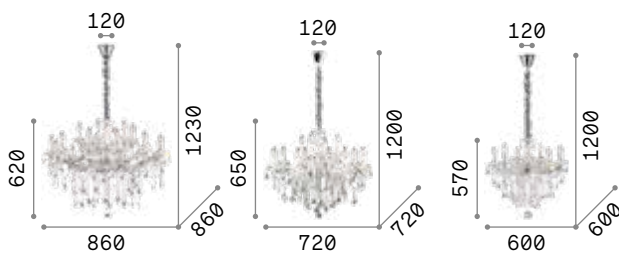

Florian

Metal frame with decorative glass elements. Pendants composed of cut crystal octagons and final drops. Available versions: clear glass with golden or silvery metal.

17,200 Kg / 0,3482 m³
E14 max 18 x 40W

€ 1000

075150 Chrome
075181 Gold

3000 K
470 lm

101224 € 2,50

9,760 Kg / 0,2187 m³
E14 max 12 x 40W

€ 650

035604 Chrome
035611 Gold

3000 K
470 lm

101224 € 2,50

6,380 Kg / 0,1368 m³
E14 max 6 x 40W

€ 510

035628 Chrome
035635 Gold

3000 K
470 lm

101224 € 2,50