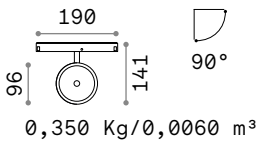

Ego Track Flat