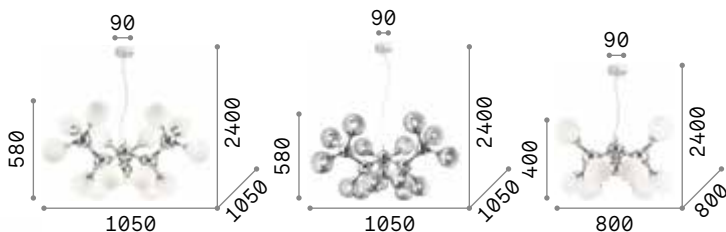

IP20

8,000 Kg / 0,3063 m³
E14 max 15 x 28W

€ 630

082073 White
241012 Brass

IP20

8,000 Kg / 0,4651 m³
E14 max 15 x 28W

€ 800

200491 Chrome

IP20

5,300 Kg / 0,1480 m³
E14 max 9 x 28W

€ 430

082059 White
241036 Brass

3000 K
480 lm
101200 € 2,50

3000 K
480 lm
101200 € 2,50

3000 K
480 lm
101200 € 2,50