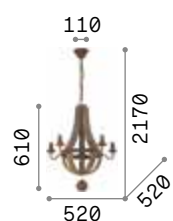

IP20

2,670 Kg / 0,2695 m³
E14 max 5 x 40W

€ 350

129921 Wood

3000 K
470 lm

101224 € 2,50