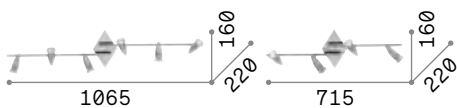

200194 White
200231 Black

3000 K
800 lm

189031 € 15,00

Alfa

Metal structure with satin white or satin nickel. Reflecting body is adjustable by rotation of the stem and inclination of the turning point.

LED Bulbs LED GU10 7W 3000 K included.
Cod. **123943**