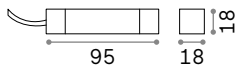

MAIN CONNECTOR Required - 1 Kit x power source max 210 W

Weight	Volume	Control	Finish	Code	€	
0,12 Kg	0,0005 m³	On-Off	White	282862	36	
			Black	265896	36	
			1-10V / DALI	White	286303	50
			Black	286297	50	

Cable length 2000 mm

END CAP NO HOLE

END CAP WITH HOLE

SUSPENSION KIT

KIT SINGLE CABLE

Required	Measure (L x H x W)	Finish	Code	€
Yes	26 x 11 x 27 mm	White	282688	6
		Black	267241	6
Yes	26 x 11 x 27 mm	White	282671	6
		Black	267258	6
Yes - 1 Kit x power source max 210 W	2000 mm	White	282749	55
		Black	276328	55
Yes - 1 kit x 900 mm	2000 mm	White	282756	17
		Black	259376	17