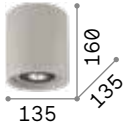

Oak

Gypsum or concrete body.
Adjustable central bulb holder
made of varnished metal.

Item suitable for painting and varnishing.