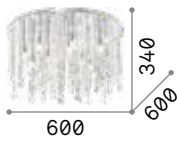

Royal

Chrome metal circular frame and bulb socket. Squared, rectangular and octagonal cut crystal pendants and final drops.

LED Bulbs LED G9 4W 3000 K included.
Cod. **209043**

IP20

5,900 Kg / 0,0881 m³
G9 max 12 x 40W

€ 590

053004 Chrome

3000 K
510 lm
305486 € 6,00