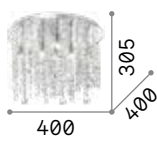

IP20

2,840 Kg / 0,0379 m³
G9 max 8 x 40W

€ 310

052991 Chrome

3000 K
510 lm
305486 € 6,00