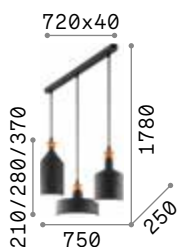

IP20

2,630 Kg / 0,0797 m³
E27 max 3 x 42W

€ 250

194677 ■ Dark Grey

3000 K
900 lm

123899 € 6,00