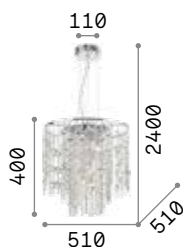

Evasione

Cut crystal pendants. Steel cables adjustable in length with automatic device.

LED Bulbs LED G9 4W 3000 K included.
Cod. **209043**

7,100 Kg / 0,1082 m³
G9 max 10 x 40W

5,900 Kg / 0,0706 m³
G9 max 8 x 40W

€ 570

€ 470

044767 Chrome

044774 Chrome

305486 € 6,00

305486 € 6,00