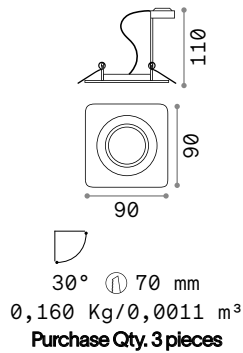

Lounge

IP20 ZINC

GU10 Not included - Recommended bulb 108292

Power	Finish		Code	€
max 50W	White		138978	17

Funky

IP20 IRON