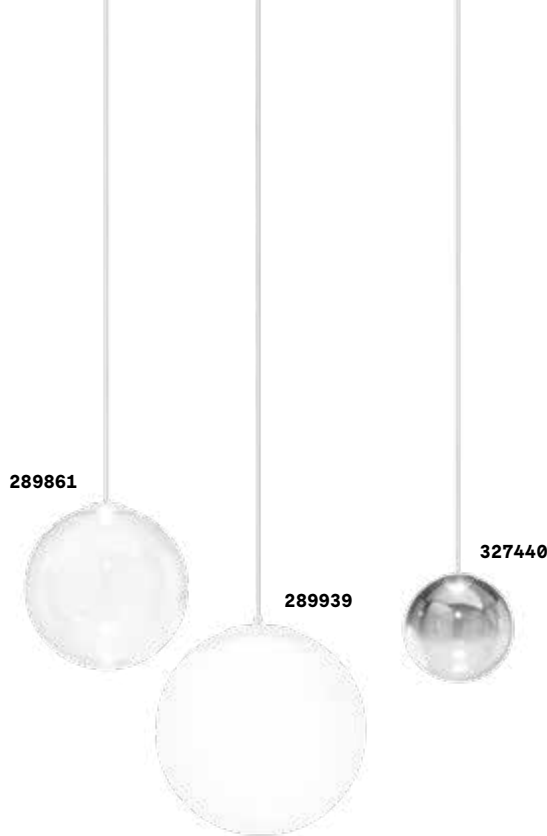

Rubber new

Matt varnished metal ceiling cap. Clear PVC cable. Matt clear silicon glass holder element. Blown glass diffuser. Ceiling cap available finishes: white, black. Glass available finishes: amber, smoky, satin, clear.

LED LED source 3000 K, 50.000 h life.

1,200 Kg / 0,0013 m³
LED 4W / 400 lm

€ 75

327365 ■ White new 327372 ■ Black new

0,300 Kg / 0,0114 m³

€ 70

289786 ■ Clear new
289939 ■ White new
289908 ■ Smok. Gra. new
289915 ■ Amber new

0,800 Kg / 0,0013 m³
LED 2W / 150 lm

€ 50

327389 ■ White new
327396 ■ Black new

0,250 Kg / 0,0054 m³

€ 45

289861 ■ Clear new
327433 ■ White new
327457 ■ Smok. Gra. new
327419 ■ Amber new

0,200 Kg / 0,0020 m³

€ 30

289878 ■ Clear new
327426 ■ White new
327440 ■ Smok. Gra. new
327402 ■ Amber new