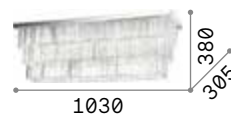

IP20

17,500 Kg / 0,0807 m³
E14 max 8 x 40W

€ 770

166285 Chrome
213569 Gold

3000 K
470 lm

101224 € 2,50

P. 203