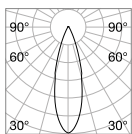

m	lx	øm
1	2091	0,58
2	523	1,16
3	232	1,74
4	131	2,32
5	70	2,90