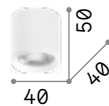

IP20

0,600 Kg / 0,0004 m³
LED 4W / 320/370 lm

€ 45

299419	White	3000K
306513	White	4000K
299402	Black	3000K
306520	Black	4000K