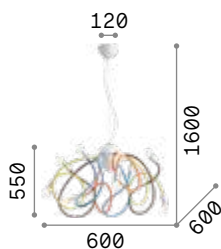

IP20

2,440 Kg / 0,0618 m³
E14 max 3x 28W

€ 190

136325 ■ Blue
136318 ■ Red

3000 K
420 lm

101217 € 2,50

Multiflex

Metal structure finished with matt paint. Flexible arms covered with rubber. Steel wire adjustable in length with automatic blocking mechanism.