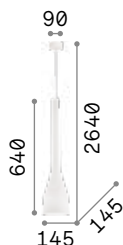

Flut

Blown overlay frosted glass diffuser: white inside and coloured outside. Cable adjustable in length.

1,570 Kg / 0,0422 m³
E27 max 1x 60W

€ 140

035666 White
035680 Black

123899 € 6,00