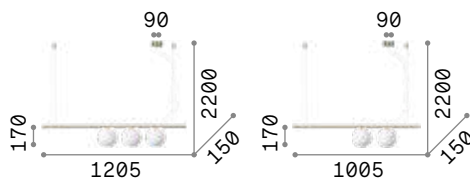

Perline

Metal ceiling cap and frame. White blown acid-etched glass diffusers. Clear Teflon electrical cable. Available finish: matt black or satin brass.

LED Bulbs LED G9 4W 3000 K included.
Cod. **209043**

IP20

1,600 Kg / 0,0584 m³
G9 max 3 x 40W

€ 215

307008 ■ Black
282114 ■ Brass

3000 K
510 lm

305486 € 6,00

IP20

1,200 Kg / 0,0546 m³
G9 max 2 x 40W

€ 155

306995 ■ Black
282107 ■ Brass

3000 K
510 lm

305486 € 6,00