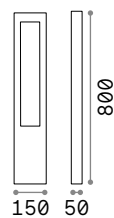

IP44

1,150 Kg / 0,0092 m³
G9 max 1x15W

€ 180

- 136035 White
- 136042 Grey
- 136028 Anthracit.
- 136059 Black
- 213361 Coffee

4000 K
530 lm
307879 € 6,00