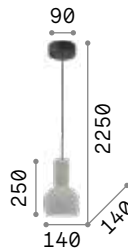

1,810 Kg / 0,0130 m³
E27 max 1x 15W

€ 116

110431 Concrete

101279 € 2,60