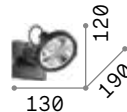

1,270 Kg / 0,0202 m³
GU10 max 4 x 50W

€ 265

200217 White
200255 Black

3000 K
800 lm

189031 € 15,00

0,890 Kg / 0,0074 m³
GU10 max 2 x 50W

€ 145

200200 White
200248 Black

3000 K
800 lm

189031 € 15,00

0,480 Kg / 0,0034 m³
GU10 max 1 x 50W

€ 75

200194 White
200231 Black

3000 K
800 lm

189031 € 15,00