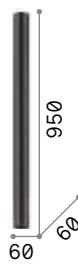

3,070 Kg / 0,0061 m³
GU10 max 1x28W

€ 86

259260 White
259277 Black