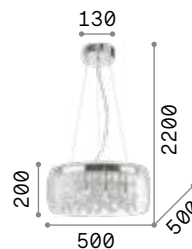

9,560 Kg / 0,1289 m³
G9 max 8 x 40W

€ 620

031750 Clear
197654 SmokyGrey

3000 K
510 lm

305486 € 6,00