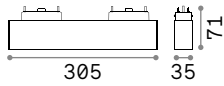

Arca Accent

LED SMD OSRAM UGR <13

Power	Beam	Lumen	CCT	Finish		Code	€
15W	35°	2000 lm	3000 K	Black	■	222929	170
		2100 lm	4000 K	Black	■	223001	170

0,440 Kg/0,0026 m³