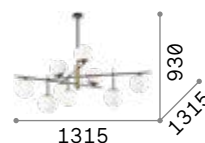

305486

€ 6,00

174921

174976

Gourmet

Matt varnished metal ceiling cap and frame. White blown acid-etched glass diffusers. Available finishes: black and satin brass.

■ □ IP20

5,400 Kg / 0,1765 m³
E14 max 9 x 28W