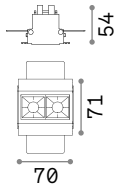

Lika Trimless

75 x 70 mm
0,220 Kg/0,0006 m³

LED COB OSRAM Driver ON/OFF included

Power	Beam	Lumen	CCT	Finish		Code	€
6 W	29°	480 lm	3000 K	Black	■	206202	60
		520 lm	4000 K	Black	■	267890	60