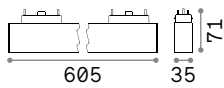

LED SMD OSRAM UGR <13

Power	Beam	Lumen	CCT	Finish		Code	€
29W	35°	3650 lm	3000 K	Black	■	222936	300
		3950 lm	4000 K	Black	■	223018	300

0,700 Kg/0,0087 m³

Light beam: ACCENT