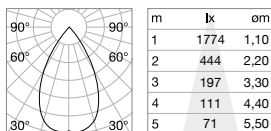

SINGLE CONNECTION

Required	Beam	Driver	Finish		Code	€
No		On/Off	White		170145	27
No			Black		170152	27

Light beam: from SPOT to WIDE

CRI≥90 15W 20-55° 1550lm 3000K