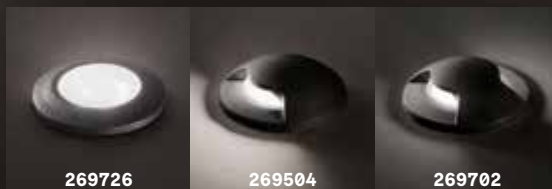

Way

Walkable recessed lamp. High-performance resin body and diffuser: resistant to corrosion, UV and to temperatures between -60° and +90°. Color: black.

LED Bulbs LED G9 2W 3000/4000 K included. Cod. **270104/270111**

IP67

0,100 Kg / 0,0007 m³
G9 max 1x1,7W

€ 31

269726 ■ B 3000K
269733 ■ B 4000K

IP67

0,080 Kg / 0,0007 m³
G9 max 1x1,7W

€ 31

269504 ■ B 3000K
269696 ■ B 4000K

IP67

0,080 Kg / 0,0007 m³
G9 max 1x1,7W

€ 31

269702 ■ B 3000K
269719 ■ B 4000K

270104 3000K
€ 8,50
270111 4000K
€ 8,50

270104 3000K
€ 8,50
270111 4000K
€ 8,50

270104 3000K
€ 8,50
270111 4000K
€ 8,50