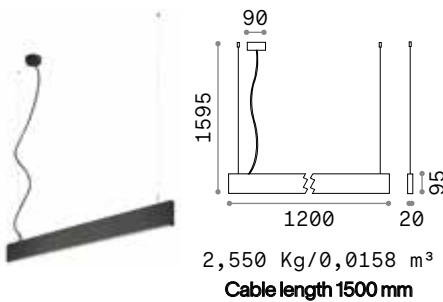

Linus

Linear aluminum lamp with direct and indirect light. The lamp is modular and can be used individually or in a continuous line. Integrated LED, starting binning ≤ 3 -Step MacAdam; CRI ≥ 80 ; protection IP20, insulation class I. Dimmable power supply 1-10V integrated as standard.

Source	LED SMD	LED life	50.000 h
Power	32W	Insulation class	I
Driver included	1-10V	IP	20
Drivers available	No	Material	Aluminum
MacAdam	SDCM 3	Warranty	5 years
CCT	3000 K/ 4000 K		
CRI	≥ 80		

LED SMD Up-light included - Driver 1-10V included

Power	Beam	Lumen	CCT	Finish	Code	€
32 W	104°	3450 lm	3000 K	White	241968	220
				Black	241975	220
		3600 lm	4000 K	White	268231	220
				Black	268217	220

UP-LIGHT INFO

Power	Beam	Lumen	CCT
32 W	104°	3450 lm	3000 K
		3600 lm	4000 K