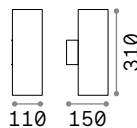

IP54

1,350 Kg / 0,0071 m³
E27 max 2 x 60W

€ 72

- 092300 White
- 033020 Aluminum
- 163604 Grey
- 236858 Anthracit.
- 092317 Black
- 163611 Coffee