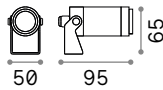

Starlight

Aluminum adjustable tracklight with ceiling or peg installation; dark gray anodized and powder coated surface; integrated energy-efficient LED source with high color rendering; available with 3000k and 4000k color temperature; LED useful life 50.000 h. Optional anti-glare screen.

PRO High-tech product with high quality materials, intended for professional use.

Source	LED COB	Insulation class	III
Power	5,5W / 10W	IP	68
Driver included	No	Material	Aluminum
Drivers available	On/Off		
CCT	3000 K / 4000 K		
CRI	≥80		
LED life	50.000 h		

LED COB BRIDGELUX Driver not included

0,280 Kg/0,0005 m³

Power	Beam	Lumen	CCT	Finish	Code	€	
5,5 W	30°	600 lm	3000 K	Dark Gray	■	248394	120
		670 lm	4000 K	Dark Gray	■	245041	120

LED COB BRIDGELUX Driver not included