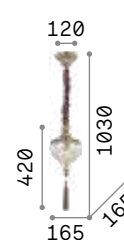

IP20

0,980 Kg / 0,0228 m³
E27 max 1x 42W

€ 170

115979 ■ Ant. Brass

3000 K
910 lm

119571 € 6,00

P. 462