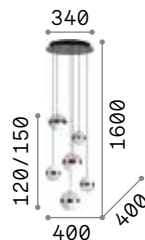

IP20

5,500 Kg / 0,0540 m³
LED 56W / 5750 lm

€ 650

321172 White new