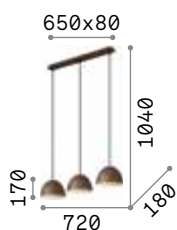

Folk

Metal ceiling cup and diffuser with matt paint, available finishes: coffee. Corrugated enamelled internal parable. Power cable coated with fabric.

IP20

2,190 Kg / 0,0255 m³
E27 max 3 x 60W

€ 245

174235 ■ Coffee

3000 K
340 lm
101286 € 2,60