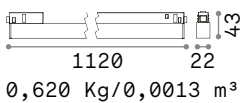

Ego Wide

LED SMD SAMSUNG

Power	Beam	Control	Lumen	CCT	Finish		Code	€		
7 W	110°	On-Off	850 lm	3000 K	White		283029	85		
					Black		257709	85		
1-10V	110°	On-Off	880 lm	4000 K	Black		317960	85 <i>new</i>		
					850 lm	3000 K	White		303796	130
			DALI	850 lm	3000 K	Black		303789	130	
						White		286501	145	
880 lm	4000 K	Black		286495	145					
				322025	145 <i>new</i>					

LED SMD SAMSUNG

Power	Beam	Control	Lumen	CCT	Finish		Code	€		
13 W	110°	On-Off	1700 lm	3000 K	White		283036	118		
					Black		257716	118		
1-10V	110°	On-Off	1750 lm	4000 K	Black		322056	118 <i>new</i>		
					1700 lm	3000 K	White		303819	165
			DALI	1700 lm	3000 K	Black		303802	165	
						White		286525	170	
1750 lm	4000 K	Black		286518	170					
				322032	170 <i>new</i>					

LED SMD SAMSUNG

Power	Beam	Control	Lumen	CCT	Finish		Code	€		
26 W	110°	On-Off	3400 lm	3000 K	White		283043	170		
					Black		257730	170		
1-10V	110°	On-Off	3500 lm	4000 K	Black		322070	170 <i>new</i>		
					3400 lm	3000 K	White		303833	200
			DALI	3400 lm	3000 K	Black		303826	200	
						White		286549	215	
3500 lm	4000 K	Black		286532	215					
				322063	215 <i>new</i>					

Light beam: WIDE

m	lx	Øm
1	619	2,50
2	155	4,90
3	69	7,40
4	39	9,80
5	25	12,00

CRI≥90 26W 110° 3300lm 3000K