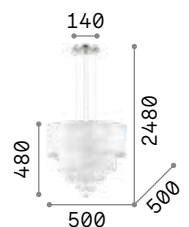

IP20

3,166 Kg / 0,0646 m³
E27 max 4 x 60W

€ 370

182179 White

123899 € 6,00

123899 € 6,00

123899 € 6,00