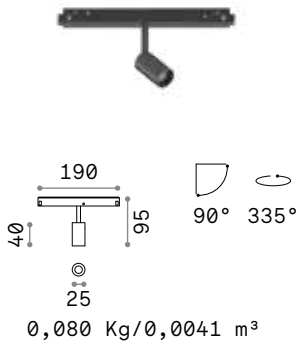

Ego Track Single

LED SMD OSRAM

Power	Beam	Control	Lumen	CCT	Finish	Code	€			
3 W	30°	On-Off	200 lm	3000 K	White	282978	85			
					Black	257617	85			
					Brass	282039	85			
			1-10V	220 lm	4000 K	Black	317977	85	new	
				200 lm	3000 K	White	303673	120		
				200 lm	3000 K	Black	303666	120		
		DALI	200 lm	3000 K	White	286402	140			
					Black	286396	140			
					220 lm	4000 K	Black	321912	140	new