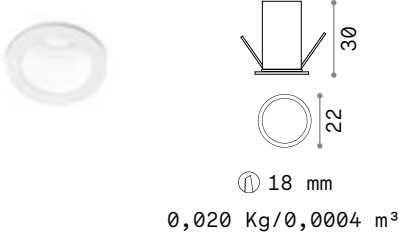

Quark new

Source	LED COB / SMD	LED life	30.000 h
Power	2W / 3W / 5W / 8W	Insulation class	II
Driver included	On/Off	IP	20
Drivers available	No	Material	Aluminum
CCT	3000 K	Warranty	5 years
CRI	≥90		

LED SMD BRIDGELUX Driver ON/OFF included

Power	Beam	Lumen	CCT	Finish	Code	€
2W	30°	180 lm	3000 K	White	327471	35 new
				Black	305844	35 new