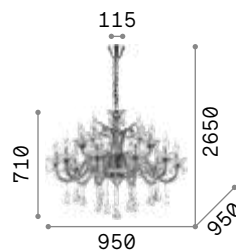

IP20

19,000 Kg / 0,2828 m³
E14 max 15 x 40W

€ 1000

114170 Clear
081564 Ivory
081526 Grey

101224

3000 K
470 lm

€ 2,50