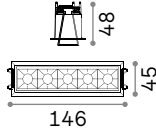

140 x 37 mm
0,320 Kg/0,0013 m³

LED COB OSRAM Driver ON/OFF included

Power	Beam	Lumen	CCT	Finish		Code	€
12 W	29°	1200 lm	3000 K	Black	+ ■	206219	65
		1250 lm	4000 K	Black	+ ■	267876	65