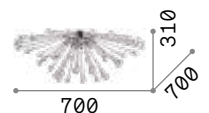

3,500 Kg / 0,0380 m³
G9 max 5 x 40W

€ 500

111117 SmokyGrey

3000 K
510 lm

305486 € 6,00