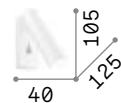

LED LED source 3000 K, 20.000 h life.

ON OFF Lamp with integrated switch.

280998

281001

■ □ IP20

0,400 Kg / 0,0009 m³
LED 7W / 580 lm

€ 100

280998 ■ White
281001 ■ Black