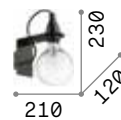

Minimal

Metal frame with colored varnish finish. Power cable with fabric coating.

LED

Bulbs LED E27 8W Globo D125 trasparente 3000 K included.
Cod. **101347**

045191

045214

IP20

0,720 Kg / 0,0164 m³
E27 max 1 x 60W

€ 77

045191 White

045214 Black

3000 K
1020 lm

101347 € 8,00

P. 116