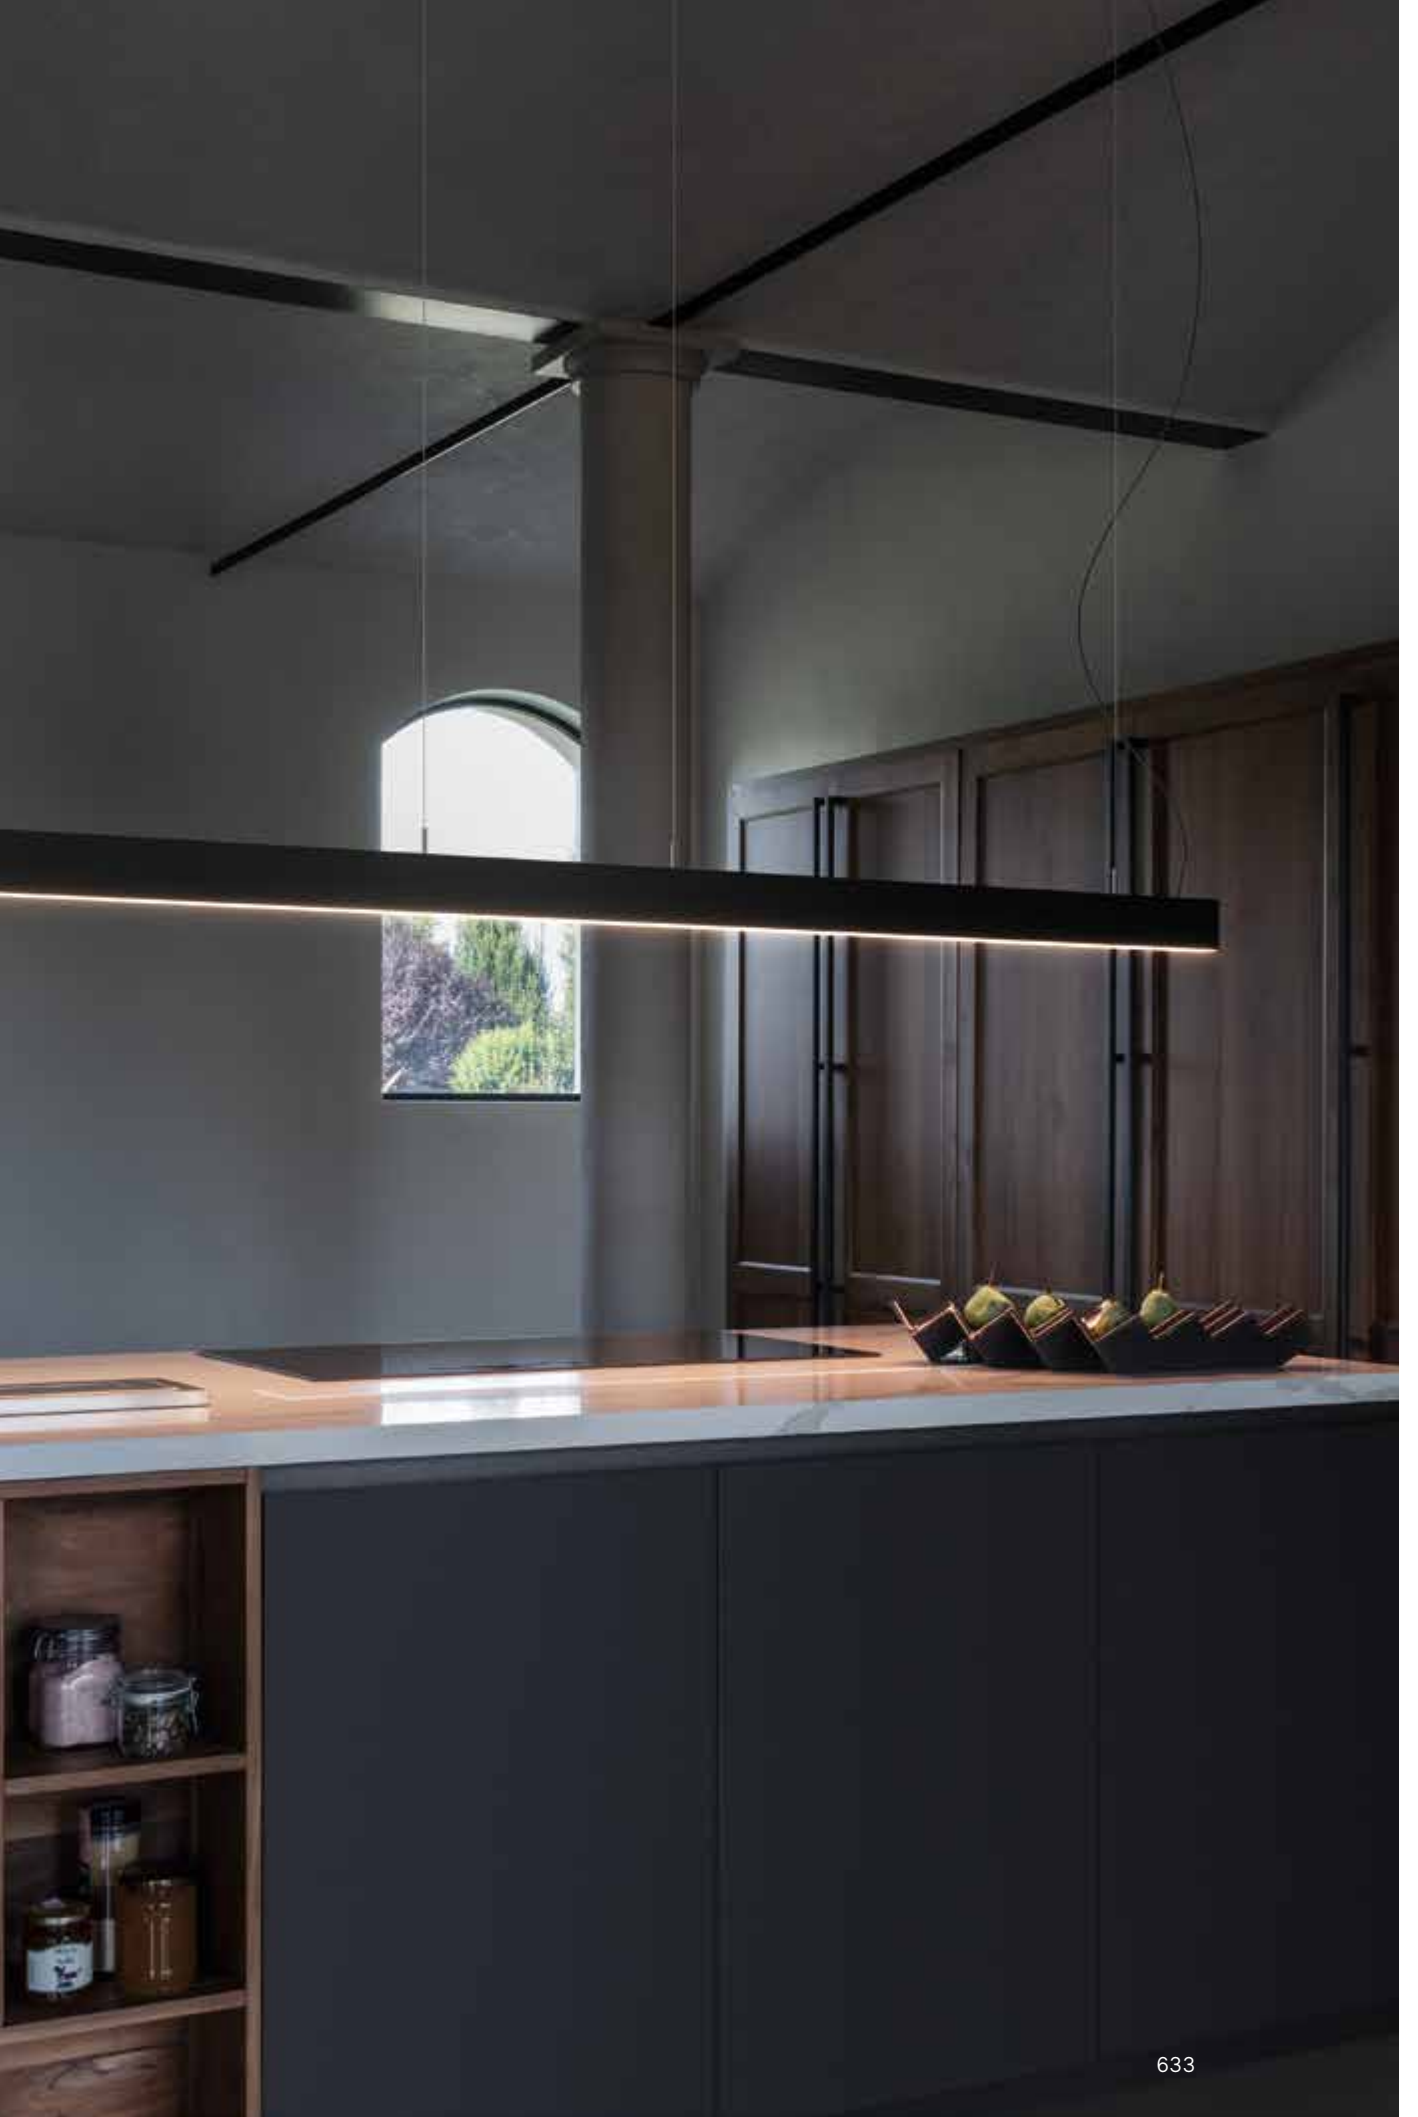

Fluo Accent

2,760 Kg/0,0183 m³
Cable length 2150 mm

LED SMD OSRAM Driver TRIDONIC ON/OFF included - UGR <13

Power	Beam	Lumen	CCT	Finish	Code	€
30 W	30°	2750 lm	3000 K	White	192611	360
				Black	192581	360
		2900 lm	4000 K	White	192543	360
				Black	192529	360

DIMMABLE DRIVER* Optional

	Power	Output	Measure (LxHxW)	Code	€
1-10V	39 W	700 mA	280x21x30 mm	216416	145
DALI/Push	38 W	700 mA	280x21x30 mm	216270	160

3,860 Kg/0,0269 m³
Cable length 2150 mm

LED SMD OSRAM Driver TRIDONIC ON/OFF included - UGR <13

Power	Beam	Lumen	CCT	Finish	Code	€
30 W	30°	2750 lm	3000 K	White	192499	430
				Black	192475	430
		2900 lm	4000 K	White	192444	430
				Black	192420	430

DIMMABLE DRIVER* Optional

	Power	Output	Measure (LxHxW)	Code	€
1-10V	39 W	700 mA	280x21x30 mm	216416	145
DALI/Push	38 W	700 mA	280x21x30 mm	216270	160

MOUNTING KIT Required - Page 641

Light beam: ACCENT

m	lx	øm
1	8264	0,48
2	2066	0,96
3	918	1,45
4	516	1,93
5	330	2,42

CRI≥83 30W 30° 2900lm 4000K

* The dimmable power supplies must be ordered in concomitance with the product and will be included inside the fittings by replacing the on-off power supply. The linear connection is available only for the on-off versions of the products.