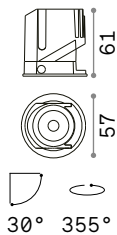

0,400 Kg/0,0003 m³

LED COB CITIZEN Required - Driver TRIDONIC ON/OFF included

Power	Beam	Lumen	CCT	Finish	Code	€
13 W	36°	1000 lm	3000 K	Black	279602	50

DIMMABLE DRIVER* Optional

	Power	Output	Measure (LxHxW)	Code	€
1-10V / Push	20 W	350 mA	108x22x52 mm	287867	75
DALI / Push	20 W	350 mA	120x29x51 mm	287874	80

Light beam: **ACCENT**