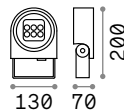

1,190 Kg/0,0042 m³
Cable lenght 2000 mm

LED SMD OSRAM Driver ON/OFF included

Power	Beam	Lumen	CCT	Finish	Code	€
15 W	30°	1280 lm	3000 K	Anthracite	261294	220