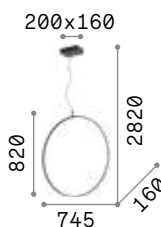

Circus

Powder coated metal ceiling rose and frame with black finish. Opal polycarbonate external diffuser. PVC electrical cable.

LED LED source 3000 K, 20.000 h life.

IP20

1,130 Kg / 0,0593 m³
LED 36W / 4250 lm

€ 290

291406 ■ Black