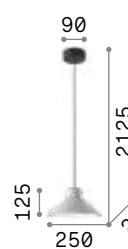

1,760 Kg / 0,0236 m³
E27 max 1x 15W

€ 116

129099 Concrete

101279 € 2,60