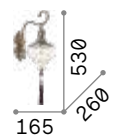

3000 K
480 lm

101200 € 2,50

Harem

Antique brass metal frame with decorations in relief and embedded crystals. Lightly amber blown glass diffusers. Tassel pendants.

■ □ IP20

0,900 Kg / 0,0273 m³
E27 max 1x 42W