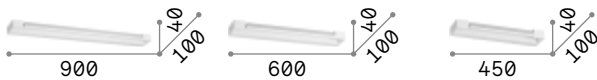

0,800 Kg / 0,0028 m³
LED 8W / 950 lm

€ 145

161785 White

Balance ^{new}

Powder coated aluminum frame. Adjustable diffuser with clear glass, frosted inside. Finishes: white, black.

LED LED source 3000 K, 30.000 h life.