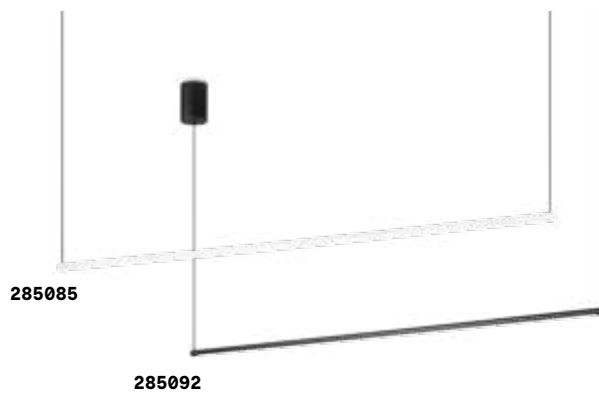

IP20

0,900 Kg / 0,0165 m³
LED 20W / 2650 lm

€ 275

285085 White
285092 Black

P. 402

Yoko

Matt varnished ceiling rose, frame and support for the metal cable. Opal polycarbonate diffuser. Clear PVC electrical cable. Colors: white or black.