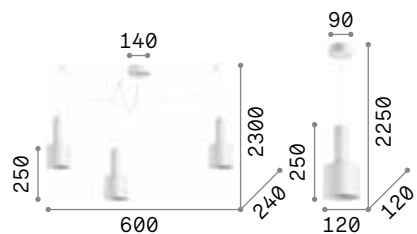

310589

310596

310602

Holly

Metal ceiling rose and diffusers with brushed brass finish or powder coated with white or black finish. Power cables coated with fabric.

IP20

2,740 Kg / 0,0254 m³
E27 max 3 x 60W

€ 190