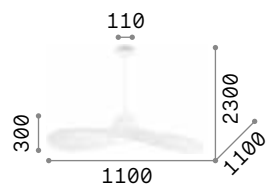

305486 € 6,00

Bulbs LED G9 4W 3000 K included.
Cod. 209043

Madame

Matt varnished metal ceiling cup.
 Power cable coated with fabric.
 Metal frame diffuser covered with
 white, canvas or black satin ribbon.