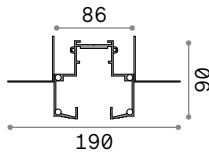

Arca - Recessed

TRACK Kit for profile installation and closing cups included
Maximum length per power source: 25 meters

Length	Weight	Volume	Finish	Code	€
1000 mm	2,90 Kg	0,0269 m³	Black	222769	187
3000 mm	8,70 Kg	0,0496 m³	Black	222882	490