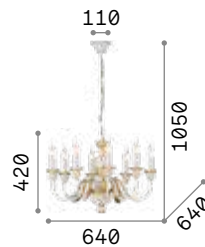

IP20

6,440 Kg / 0,0842 m³
E14 max 8 x 40W

€ 510

012872 White
020839 Gold

3000 K
430 lm
101248 € 2,50