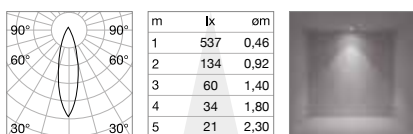

FILTER HONEYCOMB

CRI≥90 3W 30° 190lm 3000K