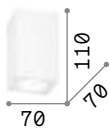

Oak

Gypsum or concrete body.
Adjustable central bulb holder
made of varnished metal.

Item suitable for painting and varnishing.

■ □ IP20

1,730 Kg / 0,0082 m³
GU10 max 1x35W

€ 76

150420 White
150437 Concrete

108292 € 3,00

■ □ IP20

2,210 Kg / 0,0078 m³
GU10 max 1x35W

€ 76

150468 White
150475 Concrete

108292 € 3,00

P. 076

Tower

Plastic installing base with bayonet system. Total gypsum body. It fits replaceable GU10 bulbs.

Item suitable for painting and varnishing.

■ □ IP20

0,430 Kg / 0,0023 m³
GU10 max 1x35W

€ 39

155869 White

108292 € 3,00

■ □ IP20

0,620 Kg / 0,0023 m³
GU10 max 1x35W

€ 39

155791 White

108292 € 3,00