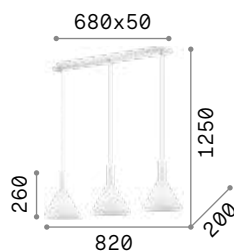

IP20

1,270 Kg / 0,0354 m³
E27 max 1 x 60W

€ 105

026787 White

3000 K
900 lm

123899 € 6,00

Cocktail

Blown overlay acid-etched glass diffuser. White inside and colored outside. Suspension models supplied with cables adjustable in length.