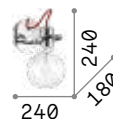

0,450 Kg / 0,0119 m³
E27 max 1x60W

€ 72

119465   White
119427   Chrome
119502   Black

3000 K
1020 lm

101347 € 8,00