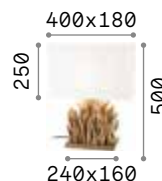

■ □ IP20

1,400 Kg / 0,0733 m³
E27 max 1x60W

€ 250

201399 White

● 3000 K
900 lm

123899 € 6,00