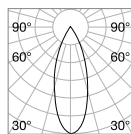

m	lx	Øm
1	4826	0,60
2	1207	1,21
3	536	1,81
4	301	2,42
5	193	3,02