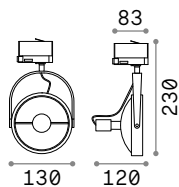

Glim Track

0,320 Kg/0,0180 m³

GU10 Bulbs LED GU10 10W 3000 K included. Code **189031**

IP20

Power	Finish	Code	€
max 50W	White	229676	75
	Black	229683	75

P. 329

SINGLE CONNECTION

Required	Driver	Finish	Code	€
No	On/Off	White	170145	27
		Black	170152	27