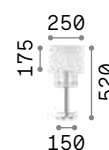

IP20

1,750 Kg / 0,0392 m³
E27 max 1x60W

€ 145

068305 White

3000 K
900 lm

123899

€ 6,00

P. 198

P. 456

P. 511