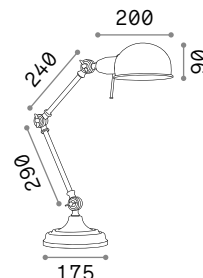

Truman

Matt white, grey or black painted metal structure and diffuser. Adjustable jointed arm with antique brass metal joints. Diffuser white enamelled on the inner side. Cable is covered with vintage fabric in white or black colour.

Lamp with integrated switch.

IP20

2,380 Kg / 0,0283 m³
E27 max 1x60W

€ 85

145198 ■ White
145204 ■ Grey
145211 ■ Black

3000 K
430 lm

101279 € 2,60