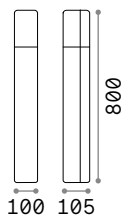

Pulsar

Cast aluminum body with powder coating available in different colors: anthracite, coffee or grey. White polycarbonate diffuser.

1,900 Kg / 0,0120 m³
E27 max 1x 42W

€ 200

135922 ■ Grey
135908 ■ Anthracit.
246888 ■ Coffee

4000 K
600 lm

151960 € 2,00