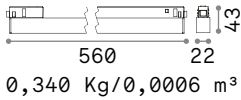

LED SMD SAMSUNG

Power	Beam	Control	Lumen	CCT	Finish		Code	€		
13 W	110°	On-Off	1700 lm	3000 K	White		283036	118		
					Black		257716	118		
1-10V	110°	On-Off	1750 lm	4000 K	Black		322056	118 <i>new</i>		
					1700 lm	3000 K	White		303819	165
			DALI	1700 lm	3000 K	Black		303802	165	
						White		286525	170	
1750 lm	4000 K	Black		286518	170					
				322032	170 <i>new</i>