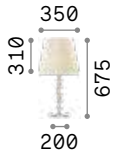

Queen

Gilded metal frame with cut crystal base and decorative elements. PVC foil shade covered with quilted decoration and gold glitters.

Lamp with integrated switch.

2,300 Kg / 0,0886 m³
E27 max 1x60W

€ 210

077758 ■ Gold

3000 K
910 lm

119571

€ 6,00