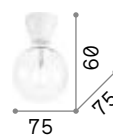

IP20

0,290 Kg / 0,0004 m³
E27 max 1x 60W

€ 24

155227 White
155142 Black

3000 K
1120 lm

101323 € 7,00