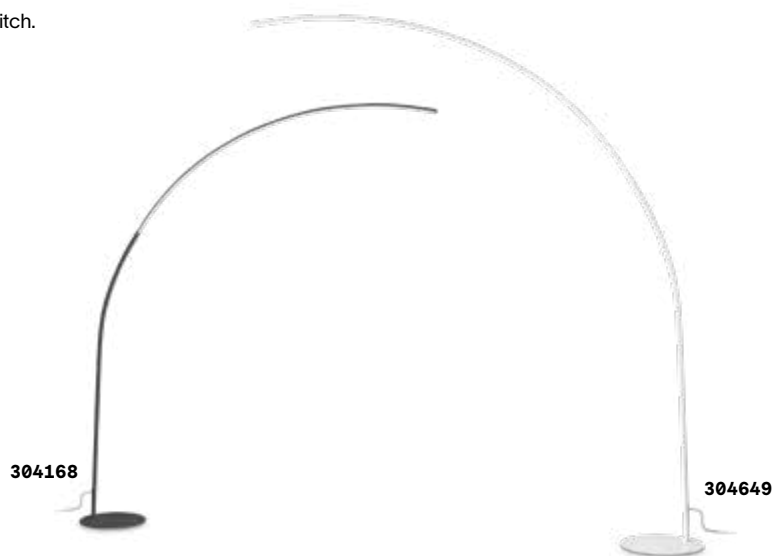

Comet new

Powder coated varnished metal base and body. Opal silicon diffuser.
Touch switch integrated on the body. Pvc cable with driver and plug. Finishes: white, black.

LED LED source 3000 K, 20.000 h life.

Lamp with dimmer.

Lamp with touch dimmer.

Lamp with integrated switch.

3,800 Kg / 0,0574 m³
LED 30W / 2850 lm

€ 295

304649 White new
304168 Black new