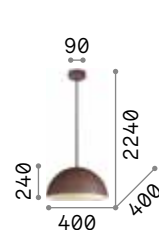

IP20

1,980 Kg / 0,0420 m³
E27 max 1 x 60W

€ 160

174211 ■ Coffee

3000 K
950 lm
101330 € 7,50