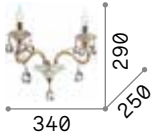

Negresco

Metal frame with chrome or golden finish. Golden version with blown and gilded inside glass arms. Main structure composed of cut crystal blocks. Clear glass and cut crystal decorative elements.

■ IP20

2,380 Kg / 0,0189 m³

E14 max 2x28W

€ 160

141046 Clear

087757 Gold

3000 K
430 lm

101248 € 2,50 [P. 220](#)