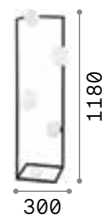

IP20

2,700 Kg / 0,1772 m³
G9 max 5 x 28W

€ 280

284309 ■ Black
284354 ■ Brass

3000 K
510 lm
305486 € 6,00