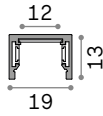

Stick Surface

TRACK Kit for profile installation and closing cups included

Length	Weight	Volume	Finish	Code	€
1000 mm	0,350 Kg	0,0594 m³	Black	329574	30 <i>new</i>
2000 mm	0,700 Kg	0,1154 m³	Black	329581	60 <i>new</i>