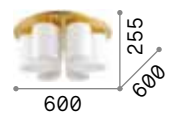

€ 193

€ 138

328362	White	new	312491	White	new
312507	Black	new	312477	Black	new

Daisy

Metal base with gold leaf finish.
White acid-etched blown glass
diffusers with stripes in relief.

■ □ IP20

12,000 Kg / 0,1711 m³
E27 max 6 x 60W