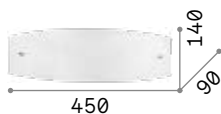

Ali

White acid-etched glass diffuser composed of one frontal and two side elements. Chrome glass holders.

■ □ ⊕ IP20

1,410 Kg / 0,0157 m³

E27 max 2 x 60W

€ 57

026558 White

101286 € 2,60