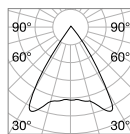

CRI≥80 28W 60° 3500lm 3000K

m	lx	øm
1	2453	1,30
2	613	2,50
3	273	3,80
4	153	5,00
5	96	6,30