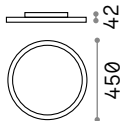

LED SMD SAMSUNG Driver TRIDONIC ON/OFF included

Power	Beam	Lumen	CCT	Finish	Code	€
26 W	87°	3700 lm	3000 K	White	292236	390
		3900 lm	4000 K	White	306667	390

3,750 Kg/0,0170 m³

DIMMABLE DRIVER Not included/Optional

	Power	Output	Measure	Code	€
1-10V/Push	32 W	700 mA	94 x 21 x 67 mm	270586	75
DALI/Push	38 W	700 mA	94 x 21 x 67 mm	270593	95