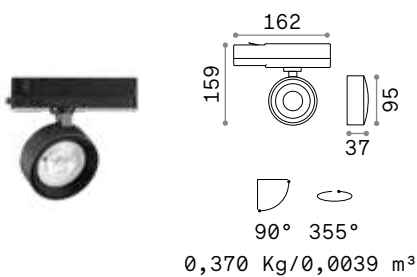

Pov

Source	LED COB	CCT	3000 K
Power	22W	CRI	≥95
Driver included	On/Off	LED life	30.000 h
Drivers available	No	Insulation class	II
Track	Three-phase (standard Eutrac)	IP	20
MacAdam	SDCM 3	Material	Aluminum
		Warranty	5 years

LED COB CREE Driver PHILIPS ON/OFF included

Power	Beam	Lumen	CCT	Finish	Code	€
22 W	36°	2000 lm	3000 K	White	296340	135
				Black	296333	135