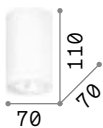

Tower

Plastic installing base with bayonet system. Total gypsum body. It fits replaceable GU10 bulbs.

Item suitable for painting and varnishing.