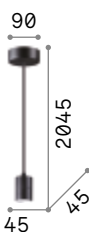

Set up

Powder coated or plated metal frames. Lampshades in fireproof PVC covered with fabric. Frame colors: white, black, satin nickel or brushed brass. Lampshade colors: beige, dove grey, white or black.

IP20

0,350 Kg / 0,0019 m³
E27 max 1x60W

€ 29

- 260013 White
- 260044 Nickel
- 260020 Black
- 260051 Brass