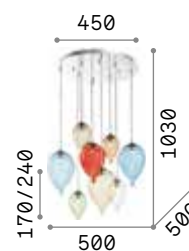

IP20

5,700 Kg / 0,1442 m³
G9 max 8 x 28W

€ 545

100944 Color
100883 White

3000 K
510 lm

305486 € 6,00