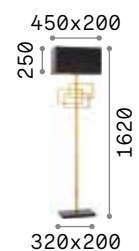

7,440 Kg / 0,1354 m³
E27 max 1x60W

€ 580

201122 Brass

3000 K
1020 lm

101347 € 8,00

P. 450 P. 500