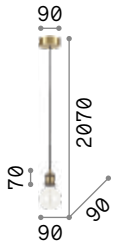

Frida

Metal ceiling cup and bulb socket cover with plated or matt varnish finish. Power cable coated with black fabric.

0,320 Kg / 0,0015 m³
E27 max 1x 60W

€ 40

- 139432 Chrome
- 139425 Black
- 122106 Copper
- 122083 Ant. Brass

2200 K
500 lm

151717 € 8,00 [P. 431](#)