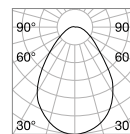

CRI≥90 43W 80° 6450lm 3000K

m	lx	øm
1	2786	1,60
2	697	3,10
3	310	4,70
4	174	6,20
5	111	7,80