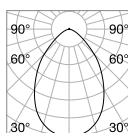

m	lx	øm
1	625	1,43
2	156	2,86
3	69	4,30
4	39	5,73
5	25	7,16